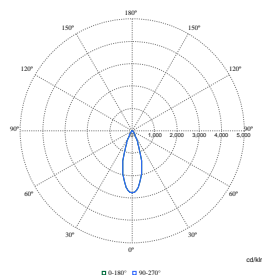

Polar Normal (separate) - RS780BI - 910505101652