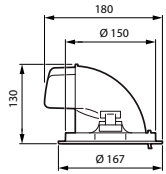

Versions

RS782B LuxSpace Accent
Performance Elbow Black

RS782B LuxSpace Accent
Performance Elbow Silver

LuxSpace Accent Performance Elbow

Maatschets

Productgegevens

RS782B LuxSpace Accent
Performance Elbow Back View