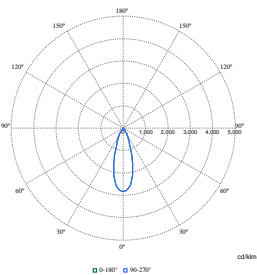

Initiële prestaties (conform IEC)

Order Code	Full Product Name	Aanvankelijke kleurkwaliteit
8718699979584	RS782B 39S/930 PSU-E WB BK	(0.434,0.403)<2
8718699978839	RS782B 39S/827 PSU-E NB WH	(0.458,0.410)<3
8718699979546	RS782B 39S/830 PSU-E MB WH	(0.434,0.403)<3
8718699979553	RS782B 39S/830 DIA-VLC-E HMB WH	(0.434,0.403)<3
8718699979560	RS782B 39S/830 WIA-E MB WH	(0.434,0.403)<3
8718699979577	RS782B 39S/840 PSU-E WB WH	(0.382,0.380)<3
8718699979591	RS782B 39S/PW930 PSU-E HWB WH	(0.422,0.386)<2
8718699979614	RS782B 27S/ROSE PSU-E HWB FG WH	(0.478,0.382)<2

Order Code	Full Product Name	Aanvankelijke kleurkwaliteit
8718699979621	RS782B 27S/FMT PSU-E HWB FG WH	(0.457,0.385)<3
8718699979638	RS782B 39S/CH PSU-E HWB FG WH	(0.458,0.410)<3
8718699979669	RS782B 49S/830 PSU-E WB WH	(0.434,0.403)<3
8718699979676	RS782B 49S/840 PSU-E WB WH	(0.382,0.380)<3
8718699979683	RS782B 49S/930 PSU-E OVL-H WH	(0.434,0.403)<2
8718699979690	RS782B 49S/PW930 PSU-E WB WH	(0.422,0.386)<2
8718699979652	RS782B 49S/827 PSU-E VVB SI	(0.458,0.410)<3

Polar Wide Diagrams

Polar Normal (separate) - RS780BI - 910505101649