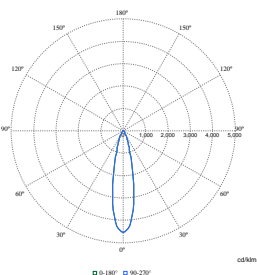

Polar Normal (separate) - RS780BI - 910505101640