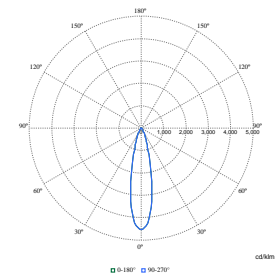

Initiële prestaties (conform IEC)

Order Code	Full Product Name	Aanvankelijke kleurkwaliteit
8718699979584	RS782B 39S/930 PSU-E WB BK	(0.434,0.403)<2
8718699978839	RS782B 39S/827 PSU-E NB WH	(0.458,0.410)<3
8718699979546	RS782B 39S/830 PSU-E MB WH	(0.434,0.403)<3
8718699979553	RS782B 39S/830 DIA-VLC-E HMB WH	(0.434,0.403)<3
8718699979560	RS782B 39S/830 WIA-E MB WH	(0.434,0.403)<3
8718699979577	RS782B 39S/840 PSU-E WB WH	(0.382,0.380)<3
8718699979591	RS782B 39S/PW930 PSU-E HWB WH	(0.422,0.386)<2
8718699979614	RS782B 27S/ROSE PSU-E HWB FG WH	(0.478,0.382)<2

Order Code	Full Product Name	Aanvankelijke kleurkwaliteit
8718699979621	RS782B 27S/FMT PSU-E HWB FG WH	(0.457,0.385)<3
8718699979638	RS782B 39S/CH PSU-E HWB FG WH	(0.458,0.410)<3
8718699979669	RS782B 49S/830 PSU-E WB WH	(0.434,0.403)<3
8718699979676	RS782B 49S/840 PSU-E WB WH	(0.382,0.380)<3
8718699979683	RS782B 49S/930 PSU-E OVL-H WH	(0.434,0.403)<2
8718699979690	RS782B 49S/PW930 PSU-E WB WH	(0.422,0.386)<2
8718699979652	RS782B 49S/827 PSU-E VVB SI	(0.458,0.410)<3

Polar Wide Diagrams

Polar Normal (separate) - RS780BI - 910505101642