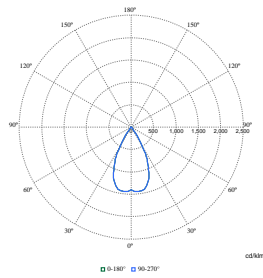

Polar Normal (separate) - RS780BI - 910505101651