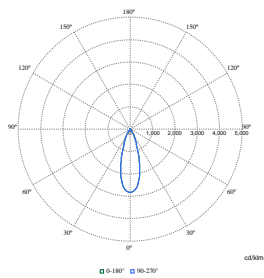

LuxSpace Accent Performance Elbow

Order Code	Full Product Name	Ház színe
97968300	RS782B 49S/930 PSU-E OVL-H WH	Fehér
97969000	RS782B 49S/PW930 PSU-E WB WH	Fehér

Order Code	Full Product Name	Ház színe
97965200	RS782B 49S/827 PSU-E VWB SI	Ezüst

Kezdeti teljesítmény (IEC-szabványnak megfelelően)

Order Code	Full Product Name	Kezdeti színérték
97958400	RS782B 39S/930 PSU-E WB BK	(0.434,0.403)<2
97883900	RS782B 39S/827 PSU-E NB WH	(0.458,0.410)<3
97954600	RS782B 39S/830 PSU-E MB WH	(0.434,0.403)<3
97955300	RS782B 39S/830 DIA-VLC-E HMB WH	(0.434,0.403)<3
97956000	RS782B 39S/830 WIA-E MB WH	(0.434,0.403)<3
97957700	RS782B 39S/840 PSU-E WB WH	(0.382,0.380)<3
97959100	RS782B 39S/PW930 PSU-E HWB WH	(0.422,0.386)<2
97961400	RS782B 27S/ROSE PSU-E HWB FG WH	(0.478,0.382)<2

Order Code	Full Product Name	Kezdeti színérték
97962100	RS782B 27S/FMT PSU-E HWB FG WH	(0.457,0.385)<3
97963800	RS782B 39S/CH PSU-E HWB FG WH	(0.458,0.410)<3
97966900	RS782B 49S/830 PSU-E WB WH	(0.434,0.403)<3
97967600	RS782B 49S/840 PSU-E WB WH	(0.382,0.380)<3
97968300	RS782B 49S/930 PSU-E OVL-H WH	(0.434,0.403)<2
97969000	RS782B 49S/PW930 PSU-E WB WH	(0.422,0.386)<2
97965200	RS782B 49S/827 PSU-E VWB SI	(0.458,0.410)<3

Polar Wide Diagrams

Polar Normal (separate) - RS780BI - 910505101649