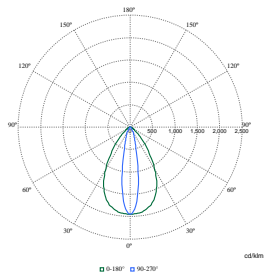

Polar Normal (separate) - RS780BI - 910505101654