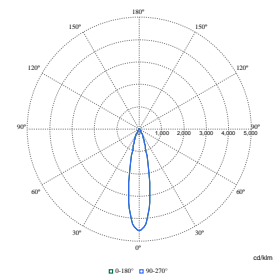

Polar Normal (separate) - RS780BI - 910505101642