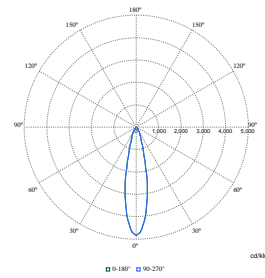

Polar Normal (separate) - RS780BI - 910505101641