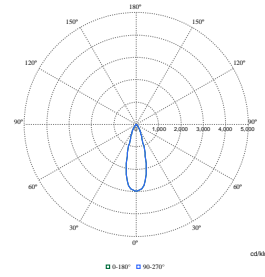

Polar Normal (separate) - RS780BI - 910505101652

Polar Normal (separate) - RS780BI - 910505101645

LuxSpace Accent Performance Elbow

Polar Wide Diagrams

Polar Normal (separate) - RS780BI - 910505101643

Polar Normal (separate) - RS780BI - 910505101653