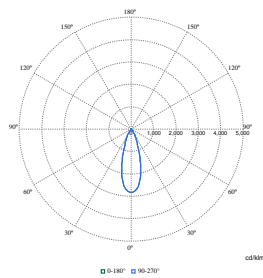

Polar Normal (separate) - RS780BI - 910505101648