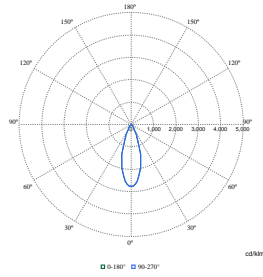

Polar Normal (separate) - RS780BI - 910505101652

Polar Normal (separate) - RS780BI - 910505101645

LuxSpace Accent Performance Elbow

Polar Wide Diagrams

Polar Normal (separate) - RS780BI - 910505101643

Polar Normal (separate) - RS780BI - 910505101653