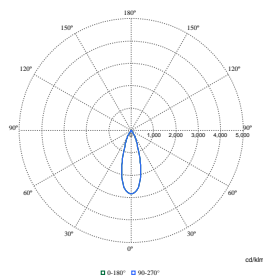

Polar Normal (separate) - RS780BI - 910505101645