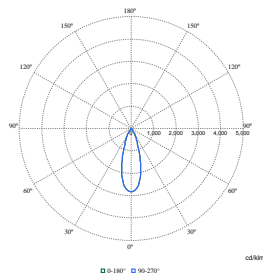

LuxSpace Accent Performance Elbow

Order Code	Full Product Name	Initial chromaticity
910505101644	RS782B 39S/930 PSU-E WB BK	(0.434,0.403)<2
910505101569	RS782B 39S/827 PSU-E NB WH	(0.458,0.410)<3
910505101640	RS782B 39S/830 PSU-E MB WH	(0.434,0.403)<3
910505101641	RS782B 39S/830 DIA-VLC-E HMB WH	(0.434,0.403)<3
910505101642	RS782B 39S/830 WIA-E MB WH	(0.434,0.403)<3
910505101643	RS782B 39S/840 PSU-E WB WH	(0.382,0.380)<3
910505101645	RS782B 39S/PW930 PSU-E HWB WH	(0.422,0.386)<2
910505101647	RS782B 27S/ROSE PSU-E HWB FG WH	(0.478,0.382)<2

Order Code	Full Product Name	Initial chromaticity
910505101648	RS782B 27S/FMT PSU-E HWB FG WH	(0.457,0.385)<3
910505101649	RS782B 39S/CH PSU-E HWB FG WH	(0.458,0.410)<3
910505101652	RS782B 49S/830 PSU-E WB WH	(0.434,0.403)<3
910505101653	RS782B 49S/840 PSU-E WB WH	(0.382,0.380)<3
910505101654	RS782B 49S/930 PSU-E OVL-H WH	(0.434,0.403)<2
910505101655	RS782B 49S/PW930 PSU-E WB WH	(0.422,0.386)<2
910505101651	RS782B 49S/827 PSU-E VWB SI	(0.458,0.410)<3

Polar Wide Diagrams

Polar Normal (separate) - RS780BI - 910505101648