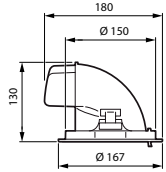

Versions

RS782B LuxSpace Accent
Performance Elbow Black

RS782B LuxSpace Accent
Performance Elbow White

RS782B LuxSpace Accent
Performance Elbow Silver

LuxSpace Accent Performance Elbow

Dimensional drawing

Product details