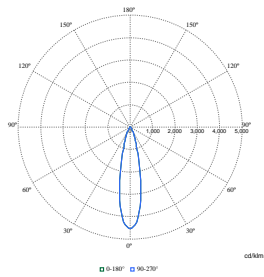

Polar Normal (separate) - RS780BI - 910505101640