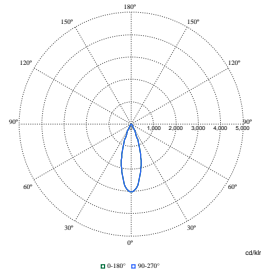

LuxSpace Accent Performance Elbow

Polar Wide Diagrams

Polar Normal (separate) - RS780BI - 910505101654

Polar Normal (separate) - RS780BI - 910505101651

Polar Normal (separate) - RS780BI - 910505101641

Polar Normal (separate) - RS780BI - 910505101659