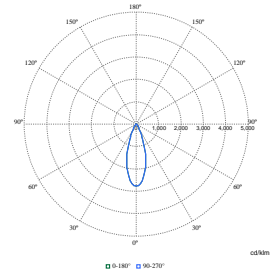

Polar Normal (separate) - RS780BI - 910505101655