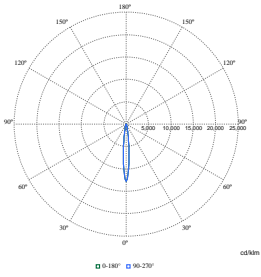

LuxSpace Accent Performance Elbow

Polar Wide Diagrams

Polar Normal (separate) - RS780BI - 910505101654

Polar Normal (separate) - RS780BI - 910505101651

Polar Normal (separate) - RS780BI - 910505101641

Polar Normal (separate) - RS780BI - 910505101659