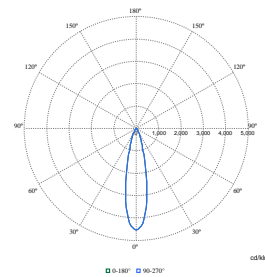

LuxSpace Accent Performance Elbow

Order Code	Full Product Name	Initial chromaticity
910505101644	RS782B 39S/930 PSU-E WB BK	(0.434,0.403)<2
910505101569	RS782B 39S/827 PSU-E NB WH	(0.458,0.410)<3
910505101640	RS782B 39S/830 PSU-E MB WH	(0.434,0.403)<3
910505101641	RS782B 39S/830 DIA-VLC-E HMB WH	(0.434,0.403)<3
910505101642	RS782B 39S/830 WIA-E MB WH	(0.434,0.403)<3
910505101643	RS782B 39S/840 PSU-E WB WH	(0.382,0.380)<3
910505101645	RS782B 39S/PW930 PSU-E HWB WH	(0.422,0.386)<2
910505101647	RS782B 27S/ROSE PSU-E HWB FG WH	(0.478,0.382)<2

Order Code	Full Product Name	Initial chromaticity
910505101648	RS782B 27S/FMT PSU-E HWB FG WH	(0.457,0.385)<3
910505101649	RS782B 39S/CH PSU-E HWB FG WH	(0.458,0.410)<3
910505101652	RS782B 49S/830 PSU-E WB WH	(0.434,0.403)<3
910505101653	RS782B 49S/840 PSU-E WB WH	(0.382,0.380)<3
910505101654	RS782B 49S/930 PSU-E OVL-H WH	(0.434,0.403)<2
910505101655	RS782B 49S/PW930 PSU-E WB WH	(0.422,0.386)<2
910505101651	RS782B 49S/827 PSU-E VWB SI	(0.458,0.410)<3

Polar Wide Diagrams

Polar Normal (separate) - RS780BI - 910505101642