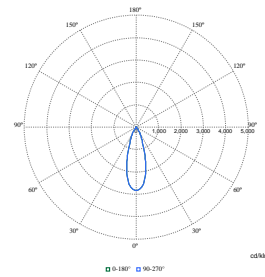

Polar Normal (separate) - RS780BI - 910505101645