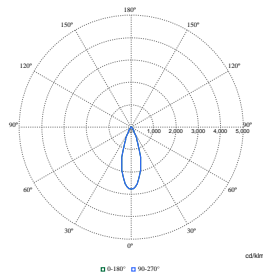

Polar Normal (separate) - RS780BI - 910505101652