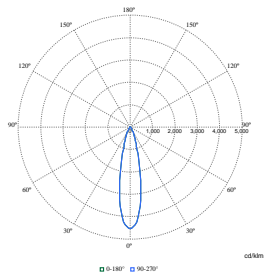

LuxSpace Accent Performance Elbow

Polar Wide Diagrams

Polar Normal (separate) - RS780BI - 910505101649

Polar Normal (separate) - RS780BI - 910505101648

Polar Normal (separate) - RS780BI - 910505101642

Polar Normal (separate) - RS780BI - 910505101640