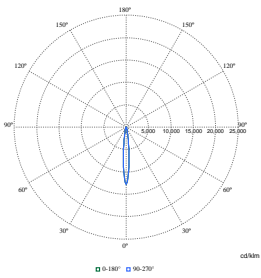

LuxSpace Accent Performance Elbow

Polar Wide Diagrams

Polar Normal (separate) - RS780BI - 910505101654

Polar Normal (separate) - RS780BI - 910505101651

Polar Normal (separate) - RS780BI - 910505101641

Polar Normal (separate) - RS780BI - 910505101659