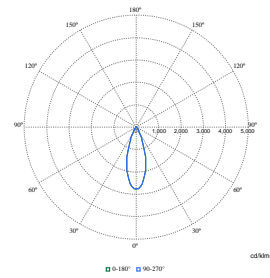

Polar Normal (separate) - RS780BI - 910505101655