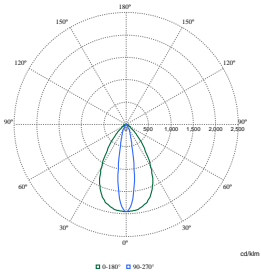

LuxSpace Accent Performance Elbow

Polar Wide Diagrams

Polar Normal (separate) - RS780BI - 910505101654