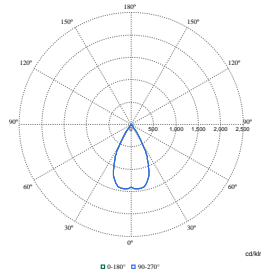

LuxSpace Accent Performance Elbow

Polar Wide Diagrams

Polar Normal (separate) - RS780BI - 910505101649

Polar Normal (separate) - RS780BI - 910505101648

Polar Normal (separate) - RS780BI - 910505101642

Polar Normal (separate) - RS780BI - 910505101640

LuxSpace Accent Performance Elbow

Polar Wide Diagrams

Polar Normal (separate) - RS780BI - 910505101654

Polar Normal (separate) - RS780BI - 910505101651

Polar Normal (separate) - RS780BI - 910505101641

Polar Normal (separate) - RS780BI - 910505101659