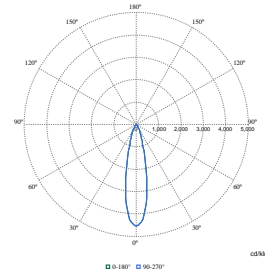

LuxSpace Accent Performance Elbow

Polar Wide Diagrams

Polar Normal (separate) - RS780BI - 910505101649

Polar Normal (separate) - RS780BI - 910505101648

Polar Normal (separate) - RS780BI - 910505101642

Polar Normal (separate) - RS780BI - 910505101640