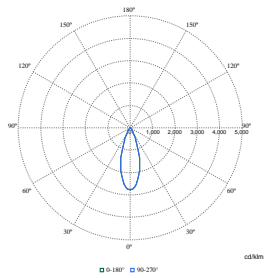

Polar Normal (separate) - RS780BI - 910505101643