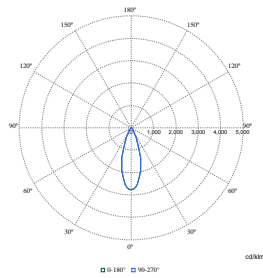

Polar Normal (separate) - RS780BI - 910505101653