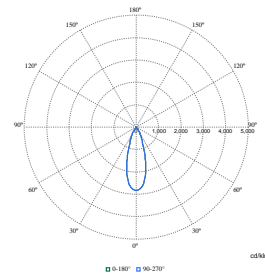

Polar Normal (separate) - RS780BI - 910505101645