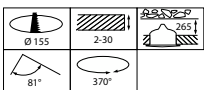

Versions

RS782B LuxSpace Accent
Performance Elbow Black

RS782B LuxSpace Accent
Performance Elbow Silver

Dimensional drawing

LuxSpace Accent Performance Elbow

Product details

RS782B LuxSpace Accent Performance Elbow Back View