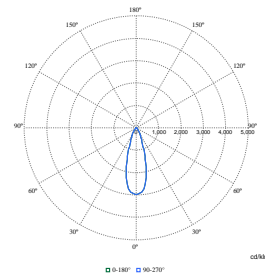

Polar Normal (separate) - RS780BI - 910505101647