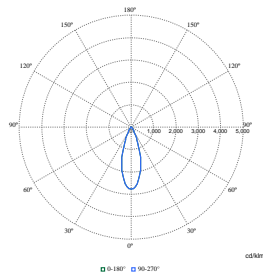

LuxSpace Accent Performance Elbow

Polar Wide Diagrams

Polar Normal (separate) - RS780BI - 910505101649

Polar Normal (separate) - RS780BI - 910505101648

Polar Normal (separate) - RS780BI - 910505101642

Polar Normal (separate) - RS780BI - 910505101640