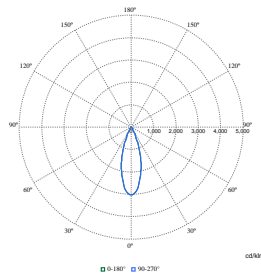

LuxSpace Accent Performance Elbow

Polar Wide Diagrams

Polar Normal (separate) - RS780BI - 910505101654

Polar Normal (separate) - RS780BI - 910505101651

Polar Normal (separate) - RS780BI - 910505101641

Polar Normal (separate) - RS780BI - 910505101659