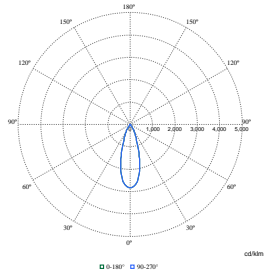

LuxSpace Accent Performance Elbow

Polar Wide Diagrams

Polar Normal (separate) - RS780BI - 910505101649