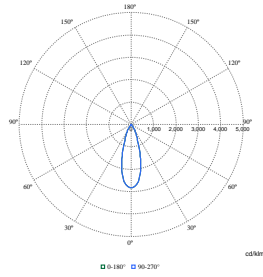

Polar Normal (separate) - RS780BI - 910505101648