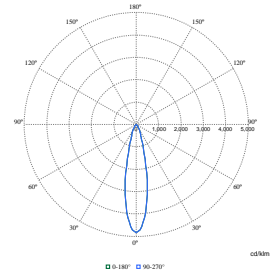

LuxSpace Accent Performance Elbow

Polar Wide Diagrams

Polar Normal (separate) - RS780BI - 910505101654

Polar Normal (separate) - RS780BI - 910505101651

Polar Normal (separate) - RS780BI - 910505101641

Polar Normal (separate) - RS780BI - 910505101659