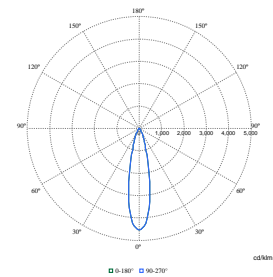

Polar Normal (separate) - RS780BI - 910505101642