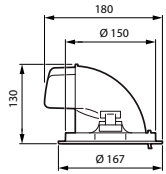

Versions

RS782B LuxSpace Accent
Performance Elbow Black

RS782B LuxSpace Accent
Performance Elbow Silver

LuxSpace Accent Performance Einbaustrahler Herausschwenkbar

Abmessungsskizzen

Produktdetails

RS782B LuxSpace Accent
Performance Elbow Back View