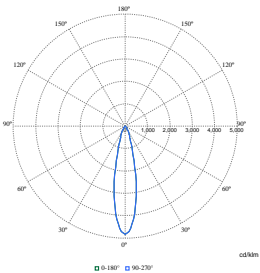

Performances initiales

Order Code	Full Product Name	Chromaticité initiale
8718699978822	RS781B 39S/827 PSU-E NB WH	(0.458,0.410)<3
8718699979355	RS781B 39S/830 PSU-E MB WH	(0.434,0.403)<3
8718699979362	RS781B 39S/830 DIA-VLC-E HMB WH	(0.434,0.403)<3
8718699979379	RS781B 39S/830 WIA-E MB WH	(0.434,0.403)<3
8718699979386	RS781B 39S/840 PSU-E WB WH	(0.382,0.380)<3
8718699979409	RS781B 39S/PW930 PSU-E HWB WH	(0.422,0.386)<2
8718699979423	RS781B 27S/ROSE PSU-E HWB FG WH	(0.478,0.382)<2
8718699979430	RS781B 27S/FMT PSU-E HWB FG WH	(0.457,0.385)<3
8718699979447	RS781B 39S/CH PSU-E HWB FG WH	(0.458,0.410)<3

Order Code	Full Product Name	Chromaticité initiale
8718699979478	RS781B 49S/830 PSU-E WB WH	(0.434,0.403)<3
8718699979485	RS781B 49S/840 PSU-E WB WH	(0.382,0.380)<3
8718699979492	RS781B 49S/930 PSU-E WB WH	(0.434,0.403)<2
8718699979508	RS781B 49S/PW930 PSU-E WB WH	(0.422,0.386)<2
8718699979515	RS781B 60S/827 PSU-E HMB WH	(0.458,0.410)<3
8718699979522	RS781B 60S/830 PSU-E HMB WH	(0.434,0.403)<3
8718699979539	RS781B 60S/840 PSU-E HMB WH	(0.382,0.380)<3
8718699979393	RS781B 39S/930 PSU-E WB BK	(0.434,0.403)<2
8718699979461	RS781B 49S/827 PSU-E VWB SI	(0.458,0.410)<3

Polar Wide Diagrams

Polar Normal (separate) - RS780BI - 910505101638