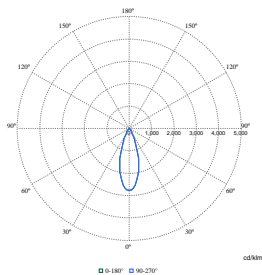

Polar Normal (separate) - RS780BI - 910505101628

Polar Normal (separate) - RS780BI - 910505101624

LuxSpace Accent Performance réglable

Polar Wide Diagrams

**Polar Normal (separate) - RS780BI -
910505101626**