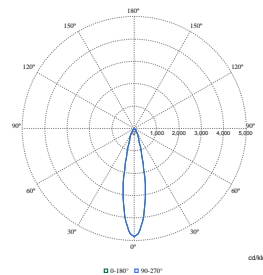

**Polar Normal (separate) - RS780BI -
910505101639**