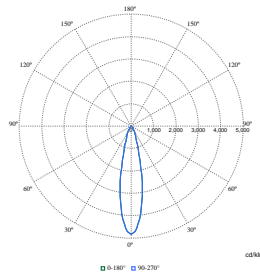

Polar Normal (separate) - RS780BI - 910505101637