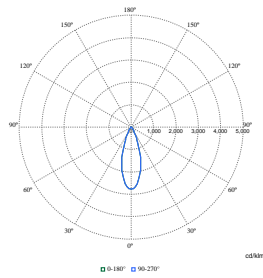

Polar Normal (separate) - RS780BI - 910505101635