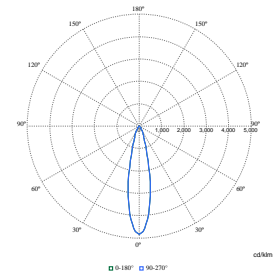

Polar Normal (separate) - RS780BI - 910505101622