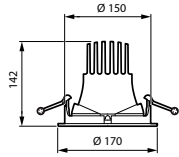

LuxSpace Accent Performance réglable

Schéma dimensionnel

Détails sur le produit

LuxSpace Accent Adjustable luminaires offer 2-way tilting for easy aiming in any installation

Step5 (optional): Add or remove the front glass