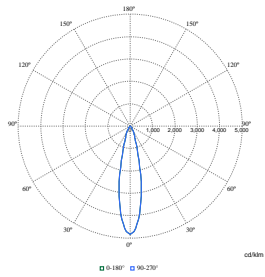

LuxSpace Accent Performance Adjustable

Order Code	Full Product Name	Housing Color
910505101632	RS781B 49S/827 PSU-E VWB SI	Silver

Initial Performance (IEC Compliant)

Order Code	Full Product Name	Initial chromaticity
910505101568	RS781B 39S/827 PSU-E NB WH	(0.458,0.410)<3
910505101621	RS781B 39S/830 PSU-E MB WH	(0.434,0.403)<3
910505101622	RS781B 39S/830 DIA-VLC-E HMB WH	(0.434,0.403)<3
910505101623	RS781B 39S/830 WIA-E MB WH	(0.434,0.403)<3
910505101624	RS781B 39S/840 PSU-E WB WH	(0.382,0.380)<3
910505101626	RS781B 39S/PW930 PSU-E HWB WH	(0.422,0.386)<2
910505101628	RS781B 27S/ROSE PSU-E HWB FG WH	(0.478,0.382)<2
910505101629	RS781B 27S/FMT PSU-E HWB FG WH	(0.457,0.385)<3
910505101630	RS781B 39S/CH PSU-E HWB FG WH	(0.458,0.410)<3

Order Code	Full Product Name	Initial chromaticity
910505101633	RS781B 49S/830 PSU-E WB WH	(0.434,0.403)<3
910505101634	RS781B 49S/840 PSU-E WB WH	(0.382,0.380)<3
910505101635	RS781B 49S/930 PSU-E WB WH	(0.434,0.403)<2
910505101636	RS781B 49S/PW930 PSU-E WB WH	(0.422,0.386)<2
910505101637	RS781B 60S/827 PSU-E HMB WH	(0.458,0.410)<3
910505101638	RS781B 60S/830 PSU-E HMB WH	(0.434,0.403)<3
910505101625	RS781B 39S/930 PSU-E WB BK	(0.434,0.403)<2
910505101632	RS781B 49S/827 PSU-E VWB SI	(0.458,0.410)<3

Polar Wide Diagrams

Polar Normal (separate) - RS780BI - 910505101638