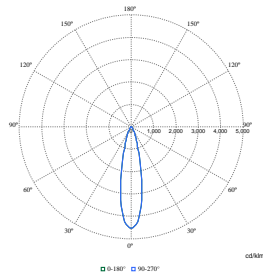

Polar Normal (separate) - RS780BI - 910505101623