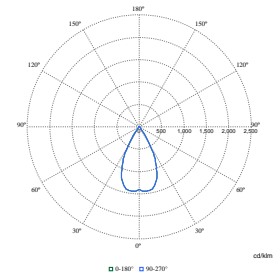

Polar Normal (separate) - RS780BI - 910505101632