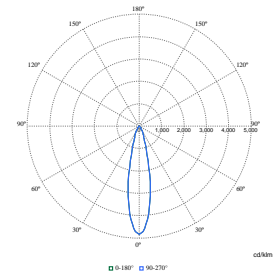

LuxSpace Accent Performance Adjustable

Order Code	Full Product Name	Housing Color
910505101632	RS781B 49S/827 PSU-E VWB SI	Silver

Initial Performance (IEC Compliant)

Order Code	Full Product Name	Initial chromaticity
910505101568	RS781B 39S/827 PSU-E NB WH	(0.458,0.410)<3
910505101621	RS781B 39S/830 PSU-E MB WH	(0.434,0.403)<3
910505101622	RS781B 39S/830 DIA-VLC-E HMB WH	(0.434,0.403)<3
910505101623	RS781B 39S/830 WIA-E MB WH	(0.434,0.403)<3
910505101624	RS781B 39S/840 PSU-E WB WH	(0.382,0.380)<3
910505101626	RS781B 39S/PW930 PSU-E HWB WH	(0.422,0.386)<2
910505101628	RS781B 27S/ROSE PSU-E HWB FG WH	(0.478,0.382)<2
910505101629	RS781B 27S/FMT PSU-E HWB FG WH	(0.457,0.385)<3
910505101630	RS781B 39S/CH PSU-E HWB FG WH	(0.458,0.410)<3

Order Code	Full Product Name	Initial chromaticity
910505101633	RS781B 49S/830 PSU-E WB WH	(0.434,0.403)<3
910505101634	RS781B 49S/840 PSU-E WB WH	(0.382,0.380)<3
910505101635	RS781B 49S/930 PSU-E WB WH	(0.434,0.403)<2
910505101636	RS781B 49S/PW930 PSU-E WB WH	(0.422,0.386)<2
910505101637	RS781B 60S/827 PSU-E HMB WH	(0.458,0.410)<3
910505101638	RS781B 60S/830 PSU-E HMB WH	(0.434,0.403)<3
910505101625	RS781B 39S/930 PSU-E WB BK	(0.434,0.403)<2
910505101632	RS781B 49S/827 PSU-E VWB SI	(0.458,0.410)<3

Polar Wide Diagrams

Polar Normal (separate) - RS780BI - 910505101622