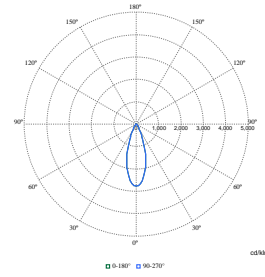

Polar Normal (separate) - RS780BI - 910505101633