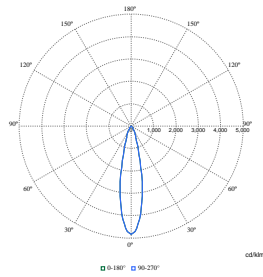

LuxSpace Accent Performance Adjustable

Order Code	Full Product Name	Housing Color
910505101632	RS781B 49S/827 PSU-E VWB SI	Silver

Initial Performance (IEC Compliant)

Order Code	Full Product Name	Initial chromaticity
910505101568	RS781B 39S/827 PSU-E NB WH	(0.458,0.410)<3
910505101621	RS781B 39S/830 PSU-E MB WH	(0.434,0.403)<3
910505101622	RS781B 39S/830 DIA-VLC-E HMB WH	(0.434,0.403)<3
910505101623	RS781B 39S/830 WIA-E MB WH	(0.434,0.403)<3
910505101624	RS781B 39S/840 PSU-E WB WH	(0.382,0.380)<3
910505101626	RS781B 39S/PW930 PSU-E HWB WH	(0.422,0.386)<2
910505101628	RS781B 27S/ROSE PSU-E HWB FG WH	(0.478,0.382)<2
910505101629	RS781B 27S/FMT PSU-E HWB FG WH	(0.457,0.385)<3
910505101630	RS781B 39S/CH PSU-E HWB FG WH	(0.458,0.410)<3

Order Code	Full Product Name	Initial chromaticity
910505101633	RS781B 49S/830 PSU-E WB WH	(0.434,0.403)<3
910505101634	RS781B 49S/840 PSU-E WB WH	(0.382,0.380)<3
910505101635	RS781B 49S/930 PSU-E WB WH	(0.434,0.403)<2
910505101636	RS781B 49S/PW930 PSU-E WB WH	(0.422,0.386)<2
910505101637	RS781B 60S/827 PSU-E HMB WH	(0.458,0.410)<3
910505101638	RS781B 60S/830 PSU-E HMB WH	(0.434,0.403)<3
910505101625	RS781B 39S/930 PSU-E WB BK	(0.434,0.403)<2
910505101632	RS781B 49S/827 PSU-E VWB SI	(0.458,0.410)<3

Polar Wide Diagrams

Polar Normal (separate) - RS780BI - 910505101637