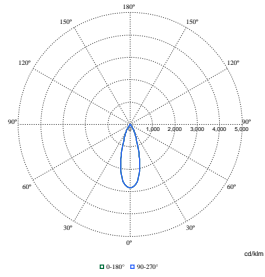

LuxSpace Accent Performance Adjustable

Polar Wide Diagrams

**Polar Normal (separate) - RS780BI -
910505101626**