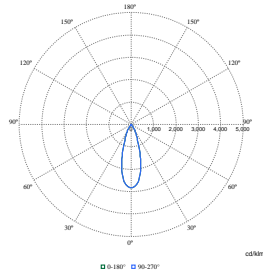

Polar Normal (separate) - RS780BI - 910505101630