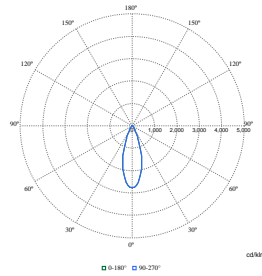

Polar Normal (separate) - RS780BI - 910505101636