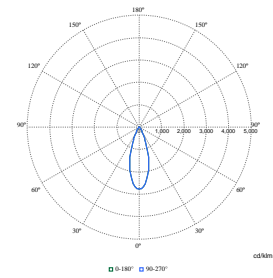

LuxSpace Accent Performance Adjustable

Order Code	Full Product Name	Dimmable
910505101623	RS781B 39S/830 WIA-E MB WH	Yes
910505101626	RS781B 39S/PW930 PSU-E HWB WH	No
910505101635	RS781B 49S/930 PSU-E WB WH	No

Order Code	Full Product Name	Dimmable
910505101636	RS781B 49S/PW930 PSU-E WB WH	No
910505101638	RS781B 60S/830 PSU-E HMB WH	No

Initial Performance (IEC Compliant)

Order Code	Full Product Name	Initial chromaticity
910505101623	RS781B 39S/830 WIA-E MB WH	(0.434,0.403)<3
910505101626	RS781B 39S/PW930 PSU-E HWB WH	(0.422,0.386)<2
910505101635	RS781B 49S/930 PSU-E WB WH	(0.434,0.403)<2

Order Code	Full Product Name	Initial chromaticity
910505101636	RS781B 49S/PW930 PSU-E WB WH	(0.422,0.386)<2
910505101638	RS781B 60S/830 PSU-E HMB WH	(0.434,0.403)<3

Polar Wide Diagrams

Polar Normal (separate) - RS780BI - 910505101635