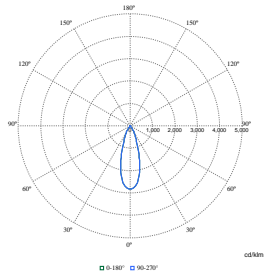

Polar Normal (separate) - RS780BI - 910505101626