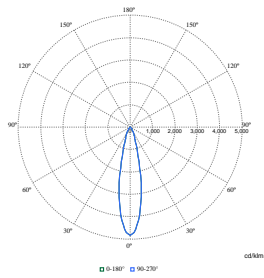

LuxSpace Accent Performance Adjustable

Order Code	Full Product Name	Dimmable
910505101623	RS781B 39S/830 WIA-E MB WH	Yes
910505101626	RS781B 39S/PW930 PSU-E HWB WH	No
910505101635	RS781B 49S/930 PSU-E WB WH	No

Order Code	Full Product Name	Dimmable
910505101636	RS781B 49S/PW930 PSU-E WB WH	No
910505101638	RS781B 60S/830 PSU-E HMB WH	No

Initial Performance (IEC Compliant)

Order Code	Full Product Name	Initial chromaticity
910505101623	RS781B 39S/830 WIA-E MB WH	(0.434,0.403)<3
910505101626	RS781B 39S/PW930 PSU-E HWB WH	(0.422,0.386)<2
910505101635	RS781B 49S/930 PSU-E WB WH	(0.434,0.403)<2

Order Code	Full Product Name	Initial chromaticity
910505101636	RS781B 49S/PW930 PSU-E WB WH	(0.422,0.386)<2
910505101638	RS781B 60S/830 PSU-E HMB WH	(0.434,0.403)<3

Polar Wide Diagrams

Polar Normal (separate) - RS780BI - 910505101638