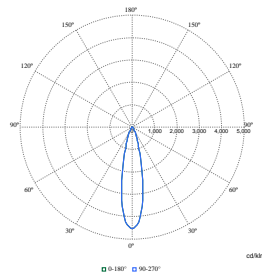

LuxSpace Accent Performance Adjustable

Order Code	Full Product Name	Dimmable
910505101623	RS781B 39S/830 WIA-E MB WH	Yes
910505101626	RS781B 39S/PW930 PSU-E HWB WH	No
910505101635	RS781B 49S/930 PSU-E WB WH	No

Order Code	Full Product Name	Dimmable
910505101636	RS781B 49S/PW930 PSU-E WB WH	No
910505101638	RS781B 60S/830 PSU-E HMB WH	No

Initial Performance (IEC Compliant)

Order Code	Full Product Name	Initial chromaticity
910505101623	RS781B 39S/830 WIA-E MB WH	(0.434,0.403)<3
910505101626	RS781B 39S/PW930 PSU-E HWB WH	(0.422,0.386)<2
910505101635	RS781B 49S/930 PSU-E WB WH	(0.434,0.403)<2

Order Code	Full Product Name	Initial chromaticity
910505101636	RS781B 49S/PW930 PSU-E WB WH	(0.422,0.386)<2
910505101638	RS781B 60S/830 PSU-E HMB WH	(0.434,0.403)<3

Polar Wide Diagrams

Polar Normal (separate) - RS780BI - 910505101623