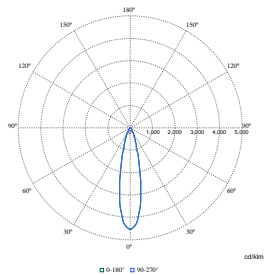

Polar Normal (separate) - RS780BI - 910505101621