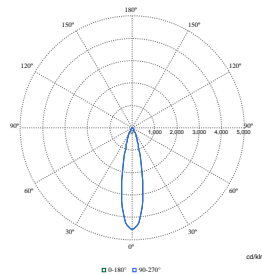

Polar Normal (separate) - RS780BI - 910505101623