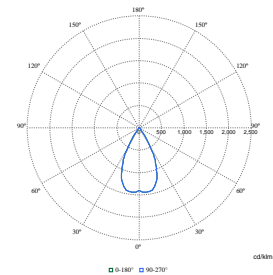

Polar Normal (separate) - RS780BI - 910505101632