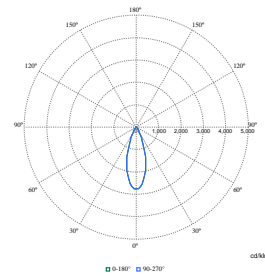

Polar Normal (separate) - RS780BI - 910505101633