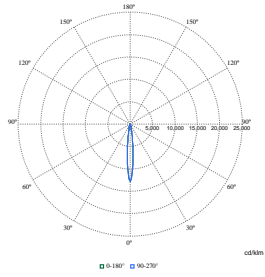

Polar Normal (separate) - RS780BI - 910505101568