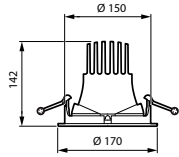

Dimensional drawing

Product details

LuxSpace Accent Adjustable luminaires offer 2-way tilting for easy aiming in any installation

Step5 (optional): Add or remove the front glass

Step4: Replace the reflector