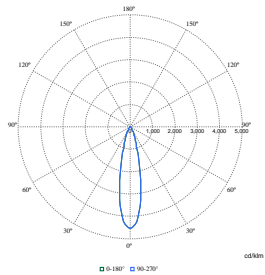

Polar Normal (separate) - RS780BI - 910505101621