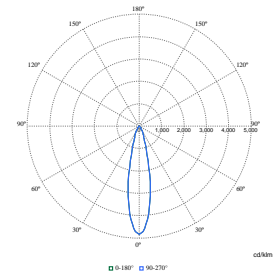

LuxSpace Accent Performance Adjustable

Order Code	Full Product Name	Housing Color
97946100	RS781B 49S/827 PSU-E VWB SI	Silver

Initial Performance (IEC Compliant)

Order Code	Full Product Name	Initial chromaticity
97882200	RS781B 39S/827 PSU-E NB WH	(0.458,0.410)<3
97935500	RS781B 39S/830 PSU-E MB WH	(0.434,0.403)<3
97936200	RS781B 39S/830 DIA-VLC-E HMB WH	(0.434,0.403)<3
97937900	RS781B 39S/830 WIA-E MB WH	(0.434,0.403)<3
97938600	RS781B 39S/840 PSU-E WB WH	(0.382,0.380)<3
97940900	RS781B 39S/PW930 PSU-E HWB WH	(0.422,0.386)<2
97942300	RS781B 27S/ROSE PSU-E HWB FG WH	(0.478,0.382)<2
97943000	RS781B 27S/FMT PSU-E HWB FG WH	(0.457,0.385)<3
97944700	RS781B 39S/CH PSU-E HWB FG WH	(0.458,0.410)<3

Order Code	Full Product Name	Initial chromaticity
97947800	RS781B 49S/830 PSU-E WB WH	(0.434,0.403)<3
97948500	RS781B 49S/840 PSU-E WB WH	(0.382,0.380)<3
97949200	RS781B 49S/930 PSU-E WB WH	(0.434,0.403)<2
97950800	RS781B 49S/PW930 PSU-E WB WH	(0.422,0.386)<2
97951500	RS781B 60S/827 PSU-E HMB WH	(0.458,0.410)<3
97952200	RS781B 60S/830 PSU-E HMB WH	(0.434,0.403)<3
97939300	RS781B 39S/930 PSU-E WB BK	(0.434,0.403)<2
97946100	RS781B 49S/827 PSU-E VWB SI	(0.458,0.410)<3

Polar Wide Diagrams

Polar Normal (separate) - RS780BI - 910505101622