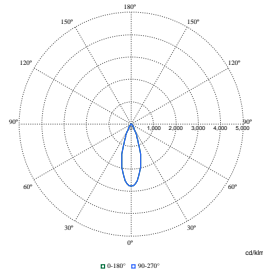

Polar Normal (separate) - RS780BI - 910505101635