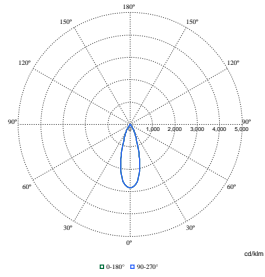

Polar Normal (separate) - RS780BI - 910505101629

Polar Normal (separate) - RS780BI - 910505101628

Polar Normal (separate) - RS780BI - 910505101624

LuxSpace Accent Performance Adjustable

Polar Wide Diagrams