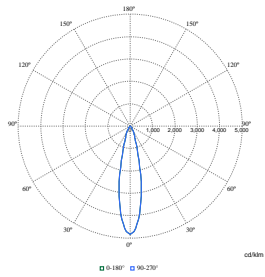

LuxSpace Accent Performance Adjustable

Order Code	Full Product Name	Housing Color
97946100	RS781B 49S/827 PSU-E VWB SI	Silver

Initial Performance (IEC Compliant)

Order Code	Full Product Name	Initial chromaticity
97882200	RS781B 39S/827 PSU-E NB WH	(0.458,0.410)<3
97935500	RS781B 39S/830 PSU-E MB WH	(0.434,0.403)<3
97936200	RS781B 39S/830 DIA-VLC-E HMB WH	(0.434,0.403)<3
97937900	RS781B 39S/830 WIA-E MB WH	(0.434,0.403)<3
97938600	RS781B 39S/840 PSU-E WB WH	(0.382,0.380)<3
97940900	RS781B 39S/PW930 PSU-E HWB WH	(0.422,0.386)<2
97942300	RS781B 27S/ROSE PSU-E HWB FG WH	(0.478,0.382)<2
97943000	RS781B 27S/FMT PSU-E HWB FG WH	(0.457,0.385)<3
97944700	RS781B 39S/CH PSU-E HWB FG WH	(0.458,0.410)<3

Order Code	Full Product Name	Initial chromaticity
97947800	RS781B 49S/830 PSU-E WB WH	(0.434,0.403)<3
97948500	RS781B 49S/840 PSU-E WB WH	(0.382,0.380)<3
97949200	RS781B 49S/930 PSU-E WB WH	(0.434,0.403)<2
97950800	RS781B 49S/PW930 PSU-E WB WH	(0.422,0.386)<2
97951500	RS781B 60S/827 PSU-E HMB WH	(0.458,0.410)<3
97952200	RS781B 60S/830 PSU-E HMB WH	(0.434,0.403)<3
97939300	RS781B 39S/930 PSU-E WB BK	(0.434,0.403)<2
97946100	RS781B 49S/827 PSU-E VWB SI	(0.458,0.410)<3

Polar Wide Diagrams

Polar Normal (separate) - RS780BI - 910505101638