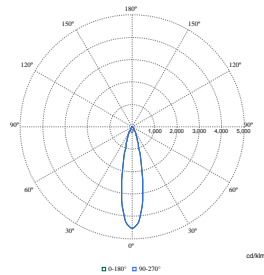

Polar Normal (separate) - RS780BI - 910505101623