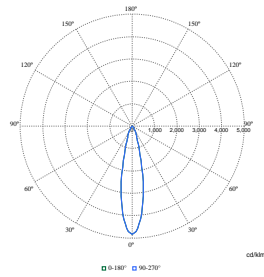

LuxSpace Accent Performance Adjustable

Order Code	Full Product Name	Housing Color
97946100	RS781B 49S/827 PSU-E VWB SI	Silver

Initial Performance (IEC Compliant)

Order Code	Full Product Name	Initial chromaticity
97882200	RS781B 39S/827 PSU-E NB WH	(0.458,0.410)<3
97935500	RS781B 39S/830 PSU-E MB WH	(0.434,0.403)<3
97936200	RS781B 39S/830 DIA-VLC-E HMB WH	(0.434,0.403)<3
97937900	RS781B 39S/830 WIA-E MB WH	(0.434,0.403)<3
97938600	RS781B 39S/840 PSU-E WB WH	(0.382,0.380)<3
97940900	RS781B 39S/PW930 PSU-E HWB WH	(0.422,0.386)<2
97942300	RS781B 27S/ROSE PSU-E HWB FG WH	(0.478,0.382)<2
97943000	RS781B 27S/FMT PSU-E HWB FG WH	(0.457,0.385)<3
97944700	RS781B 39S/CH PSU-E HWB FG WH	(0.458,0.410)<3

Order Code	Full Product Name	Initial chromaticity
97947800	RS781B 49S/830 PSU-E WB WH	(0.434,0.403)<3
97948500	RS781B 49S/840 PSU-E WB WH	(0.382,0.380)<3
97949200	RS781B 49S/930 PSU-E WB WH	(0.434,0.403)<2
97950800	RS781B 49S/PW930 PSU-E WB WH	(0.422,0.386)<2
97951500	RS781B 60S/827 PSU-E HMB WH	(0.458,0.410)<3
97952200	RS781B 60S/830 PSU-E HMB WH	(0.434,0.403)<3
97939300	RS781B 39S/930 PSU-E WB BK	(0.434,0.403)<2
97946100	RS781B 49S/827 PSU-E VWB SI	(0.458,0.410)<3

Polar Wide Diagrams

Polar Normal (separate) - RS780BI - 910505101637