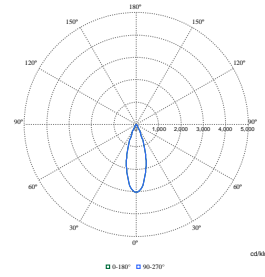

Polar Normal (separate) - RS780BI - 910505101625