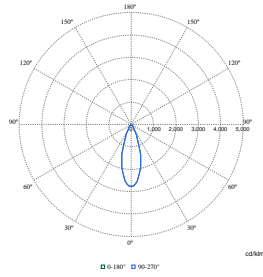

**Polar Normal (separate) - RS780BI -
910505101636**