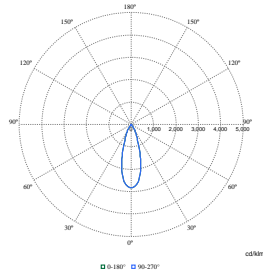

Polar Normal (separate) - RS780BI - 910505101623

Polar Normal (separate) - RS780BI - 910505101632

LuxSpace Accent Performance Adjustable

Polar Wide Diagrams

Polar Normal (separate) - RS780BI - 910505101634