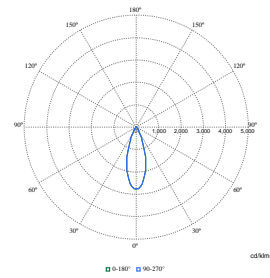

Polar Normal (separate) - RS780BI - 910505101633