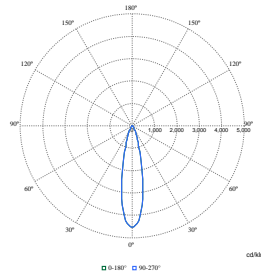

Polar Normal (separate) - RS781B - 910505101623