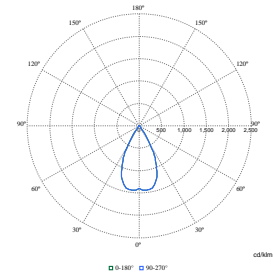

Polar Normal (separate) - RS781B - 910505101632