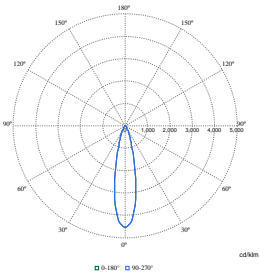

Polar Normal (separate) - RS781B - 910505101621