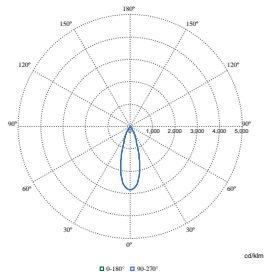

LuxSpace Accent Performance Adjustable

Polar Wide Diagrams

**Polar Normal (separate) - RS780BI -
910505101626**