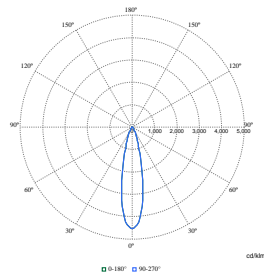

Polar Normal (separate) - RS780BI - 910505101623