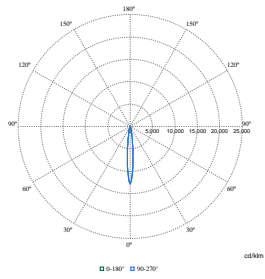

LuxSpace Accent Performance Einbaustrahler Schwenkbar

Polar Wide Diagrams

Polar Normal (separate) - RS780BI - 910505101568