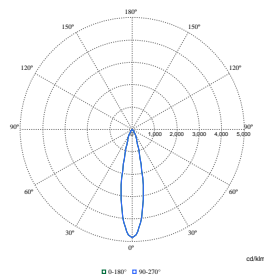

LuxSpace Accent Performance Einbaustrahler Schwenkbar

Order Code	Full Product Name	Anfängliche Farbsättigung
97882200	RS781B 39S/827 PSU-E NB WH	(0.458,0.410)<3
97935500	RS781B 39S/830 PSU-E MB WH	(0.434,0.403)<3
97936200	RS781B 39S/830 DIA-VLC-E HMB WH	(0.434,0.403)<3
97937900	RS781B 39S/830 WIA-E MB WH	(0.434,0.403)<3
97938600	RS781B 39S/840 PSU-E WB WH	(0.382,0.380)<3
97940900	RS781B 39S/PW930 PSU-E HWB WH	(0.422,0.386)<2
97942300	RS781B 27S/ROSE PSU-E HWB FG WH	(0.478,0.382)<2
97943000	RS781B 27S/FMT PSU-E HWB FG WH	(0.457,0.385)<3
97944700	RS781B 39S/CH PSU-E HWB FG WH	(0.458,0.410)<3

Order Code	Full Product Name	Anfängliche Farbsättigung
97947800	RS781B 49S/830 PSU-E WB WH	(0.434,0.403)<3
97948500	RS781B 49S/840 PSU-E WB WH	(0.382,0.380)<3
97949200	RS781B 49S/930 PSU-E WB WH	(0.434,0.403)<2
97950800	RS781B 49S/PW930 PSU-E WB WH	(0.422,0.386)<2
97951500	RS781B 60S/827 PSU-E HMB WH	(0.458,0.410)<3
97952200	RS781B 60S/830 PSU-E HMB WH	(0.434,0.403)<3
97939300	RS781B 39S/930 PSU-E WB BK	(0.434,0.403)<2
97946100	RS781B 49S/827 PSU-E VWB SI	(0.458,0.410)<3

Polar Wide Diagrams

Polar Normal (separate) - RS780BI - 910505101637