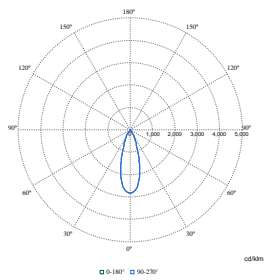

Polar Normal (separate) - RS780BI - 910505101626