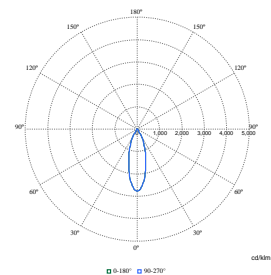

Polar Normal (separate) - RS770BI - 910505101603