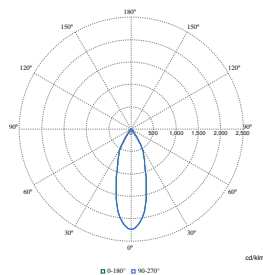

Polar Normal (separate) - RS770BI - 910505101610