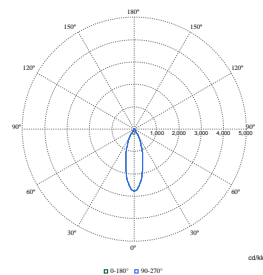

Polar Normal (separate) - RS770BI -
910505101604