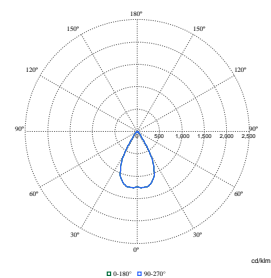

LuxSpace Accent Compact Elbow

Order Code	Full Product Name	Początkowa chromaticzność
97915700	RS772B 27S/830 DIA-VLC-E HMB WH	(0.434,0.403)<3
97916400	RS772B 27S/830 WIA-E MB WH	(0.434,0.403)<3
97917100	RS772B 27S/840 PSU-E WB WH	(0.382,0.380)<3
97919500	RS772B 27S/PW930 PSU-E HWB WH	(0.422,0.386)<2
97920100	RS772B 27S/PC930 PSU-E HWB WH	(0.422,0.386)<2
97921800	RS772B 27S/ROSE PSU-E HWB FG WH	(0.478,0.382)<2
97922500	RS772B 27S/FMT PSU-E HWB FG WH	(0.457,0.385)<3
97923200	RS772B 27S/CH PSU-E HWB FG WH	(0.458,0.410)<3
97924900	RS772B 27S/FR PSU-E HWB FG WH	(0.343,0.331)<3

Order Code	Full Product Name	Początkowa chromaticzność
97926300	RS772B 39S/830 PSU-E VWB WH	(0.434,0.403)<3
97927000	RS772B 39S/840 PSU-E WB WH	(0.382,0.380)<3
97928700	RS772B 39S/930 PSU-E HOVL-H WH	(0.434,0.403)<2
97930000	RS772B 49S/827 PSU-E HWB WH	(0.458,0.410)<3
97931700	RS772B 49S/830 PSU-E HWB WH	(0.434,0.403)<3
97932400	RS772B 49S/840 PSU-E HWB WH	(0.382,0.380)<3
97933100	RS772B 49S/930 PSU-E HWB WH	(0.434,0.403)<2
97934800	RS772B 49S/PW930 PSU-E HWB WH	(0.422,0.386)<2

Polar Wide Diagrams

Polar Normal (separate) - RS770BI - 910505101612