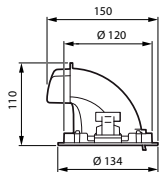

Rysunki techniczne