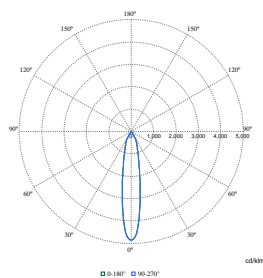

LuxSpace Accent Compact Elbow

Order Code	Full Product Name	Początkowa chromaticzność
97915700	RS772B 27S/830 DIA-VLC-E HMB WH	(0.434,0.403)<3
97916400	RS772B 27S/830 WIA-E MB WH	(0.434,0.403)<3
97917100	RS772B 27S/840 PSU-E WB WH	(0.382,0.380)<3
97919500	RS772B 27S/PW930 PSU-E HWB WH	(0.422,0.386)<2
97920100	RS772B 27S/PC930 PSU-E HWB WH	(0.422,0.386)<2
97921800	RS772B 27S/ROSE PSU-E HWB FG WH	(0.478,0.382)<2
97922500	RS772B 27S/FMT PSU-E HWB FG WH	(0.457,0.385)<3
97923200	RS772B 27S/CH PSU-E HWB FG WH	(0.458,0.410)<3
97924900	RS772B 27S/FR PSU-E HWB FG WH	(0.343,0.331)<3

Order Code	Full Product Name	Początkowa chromaticzność
97926300	RS772B 39S/830 PSU-E VWB WH	(0.434,0.403)<3
97927000	RS772B 39S/840 PSU-E WB WH	(0.382,0.380)<3
97928700	RS772B 39S/930 PSU-E HOVL-H WH	(0.434,0.403)<2
97930000	RS772B 49S/827 PSU-E HWB WH	(0.458,0.410)<3
97931700	RS772B 49S/830 PSU-E HWB WH	(0.434,0.403)<3
97932400	RS772B 49S/840 PSU-E HWB WH	(0.382,0.380)<3
97933100	RS772B 49S/930 PSU-E HWB WH	(0.434,0.403)<2
97934800	RS772B 49S/PW930 PSU-E HWB WH	(0.422,0.386)<2

Polar Wide Diagrams

Polar Normal (separate) - RS770BI - 910505101602