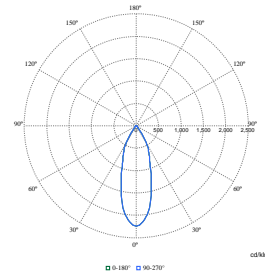

Polar Normal (separate) - RS770BI - 910505101606