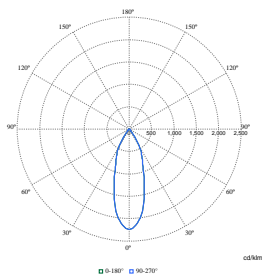

LuxSpace Accent Compact Elbow

Polar Wide Diagrams

Polar Normal (separate) - RS770BI -
910505101607

Polar Normal (separate) - RS770BI -
910505101605

Polar Normal (separate) - RS770BI -
910505101567

Polar Normal (separate) - RS770BI -
910505101598