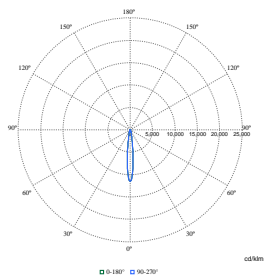

Polar Normal (separate) - RS770BI -
910505101597