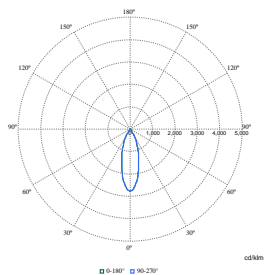

LuxSpace Accent Compact Elbow

Polar Wide Diagrams

Polar Normal (separate) - RS770BI -
910505101607

Polar Normal (separate) - RS770BI -
910505101605

Polar Normal (separate) - RS770BI -
910505101567

Polar Normal (separate) - RS770BI -
910505101598