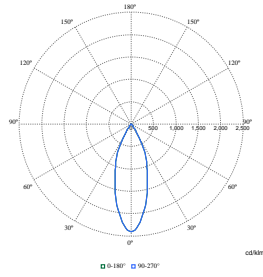

LuxSpace Accent Compact Elbow

Polar Wide Diagrams

Polar Normal (separate) - RS770BI - 910505101618

Polar Normal (separate) - RS770BI - 910505101601

Polar Normal (separate) - RS770BI - 910505101620

Polar Normal (separate) - RS770BI - 910505101599