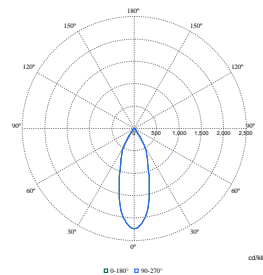

LuxSpace Accent Compact Elbow

Polar Wide Diagrams

Polar Normal (separate) - RS770BI -
910505101607

Polar Normal (separate) - RS770BI -
910505101605

Polar Normal (separate) - RS770BI -
910505101567

Polar Normal (separate) - RS770BI -
910505101598