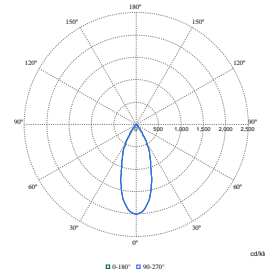

LuxSpace Accent Compact Elbow

Polar Wide Diagrams

Polar Normal (separate) - RS770BI - 910505101618

Polar Normal (separate) - RS770BI - 910505101601

Polar Normal (separate) - RS770BI - 910505101620

Polar Normal (separate) - RS770BI - 910505101599