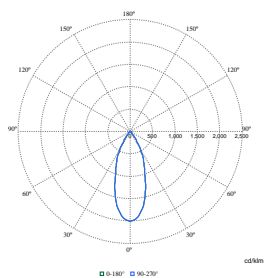

LuxSpace Accent Compact Elbow

Order Code	Full Product Name	Początkowa chromaticzność
97915700	RS772B 27S/830 DIA-VLC-E HMB WH	(0.434,0.403)<3
97916400	RS772B 27S/830 WIA-E MB WH	(0.434,0.403)<3
97917100	RS772B 27S/840 PSU-E WB WH	(0.382,0.380)<3
97919500	RS772B 27S/PW930 PSU-E HWB WH	(0.422,0.386)<2
97920100	RS772B 27S/PC930 PSU-E HWB WH	(0.422,0.386)<2
97921800	RS772B 27S/ROSE PSU-E HWB FG WH	(0.478,0.382)<2
97922500	RS772B 27S/FMT PSU-E HWB FG WH	(0.457,0.385)<3
97923200	RS772B 27S/CH PSU-E HWB FG WH	(0.458,0.410)<3
97924900	RS772B 27S/FR PSU-E HWB FG WH	(0.343,0.331)<3

Order Code	Full Product Name	Początkowa chromaticzność
97926300	RS772B 39S/830 PSU-E VWB WH	(0.434,0.403)<3
97927000	RS772B 39S/840 PSU-E WB WH	(0.382,0.380)<3
97928700	RS772B 39S/930 PSU-E HOVL-H WH	(0.434,0.403)<2
97930000	RS772B 49S/827 PSU-E HWB WH	(0.458,0.410)<3
97931700	RS772B 49S/830 PSU-E HWB WH	(0.434,0.403)<3
97932400	RS772B 49S/840 PSU-E HWB WH	(0.382,0.380)<3
97933100	RS772B 49S/930 PSU-E HWB WH	(0.434,0.403)<2
97934800	RS772B 49S/PW930 PSU-E HWB WH	(0.422,0.386)<2

Polar Wide Diagrams

Polar Normal (separate) - RS770BI - 910505101616