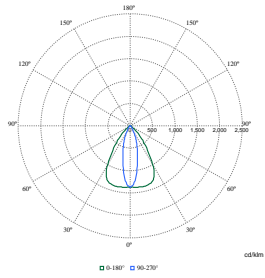

Polar Normal (separate) - RS770BI - 910505101614