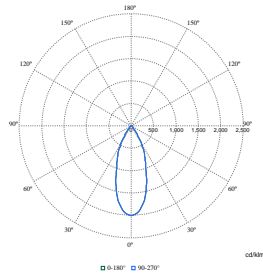

Polar Normal (separate) - RS770BI - 910505101617