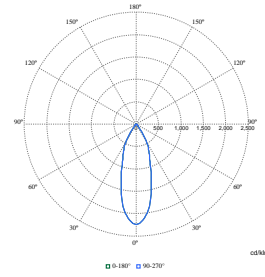

Polar Normal (separate) - RS770BI - 910505101608