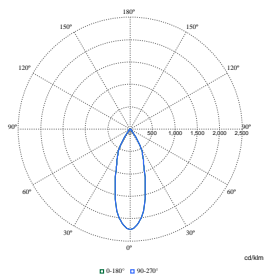

Polar Normal (separate) - RS770BI - 910505101609