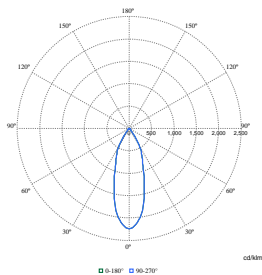

LuxSpace Accent Compact Elbow

Polar Wide Diagrams

Polar Normal (separate) - RS770BI -
910505101607

Polar Normal (separate) - RS770BI -
910505101605

Polar Normal (separate) - RS770BI -
910505101567

Polar Normal (separate) - RS770BI -
910505101598