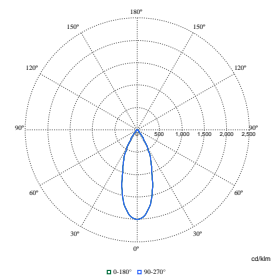

Polar Normal (separate) - RS770BI - 910505101619