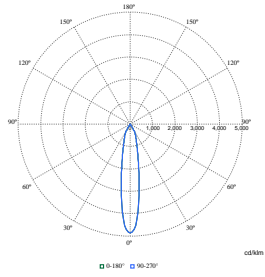

LuxSpace Accent Compact Elbow

Polar Wide Diagrams

Polar Normal (separate) - RS770BI - 910505101618

Polar Normal (separate) - RS770BI - 910505101601

Polar Normal (separate) - RS770BI - 910505101620

Polar Normal (separate) - RS770BI - 910505101599