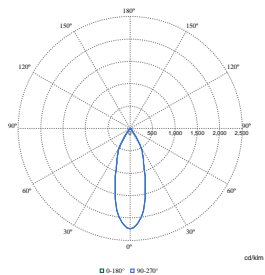

LuxSpace Accent Compact Elbow

Polar Wide Diagrams

Polar Normal (separate) - RS770BI -
910505101607

Polar Normal (separate) - RS770BI -
910505101605

Polar Normal (separate) - RS770BI -
910505101567

Polar Normal (separate) - RS770BI -
910505101598