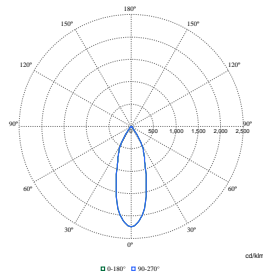

LuxSpace Accent Compact Elbow

Polar Wide Diagrams

Polar Normal (separate) - RS770BI -
910505101607

Polar Normal (separate) - RS770BI -
910505101605

Polar Normal (separate) - RS770BI -
910505101567

Polar Normal (separate) - RS770BI -
910505101598