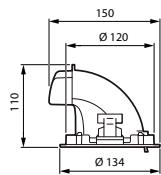

LuxSpace Accent Compact Elbow

Rysunki techniczne