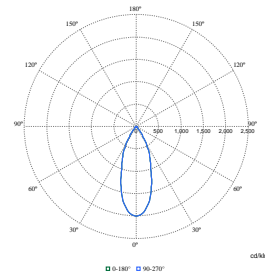

LuxSpace Accent Compact Elbow

Polar Wide Diagrams

Polar Normal (separate) - RS770BI - 910505101618

Polar Normal (separate) - RS770BI - 910505101601

Polar Normal (separate) - RS770BI - 910505101620

Polar Normal (separate) - RS770BI - 910505101599