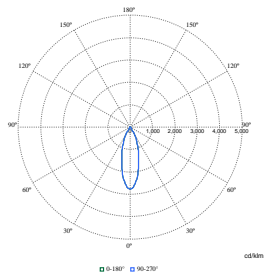

LuxSpace Accent Compact Elbow

Polar Wide Diagrams

Polar Normal (separate) - RS770BI -
910505101607

Polar Normal (separate) - RS770BI -
910505101605

Polar Normal (separate) - RS770BI -
910505101567

Polar Normal (separate) - RS770BI -
910505101598