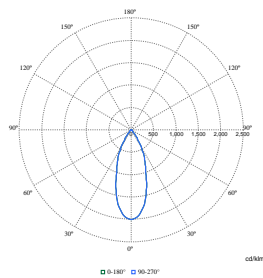

Polar Normal (separate) - RS770BI - 910505101617