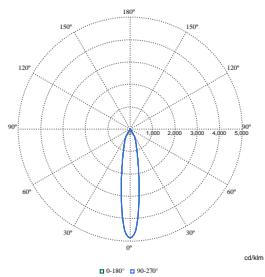

LuxSpace Accent Compact Elbow

Polar Wide Diagrams

Polar Normal (separate) - RS770BI - 910505101618

Polar Normal (separate) - RS770BI - 910505101601

Polar Normal (separate) - RS770BI - 910505101620

Polar Normal (separate) - RS770BI - 910505101599