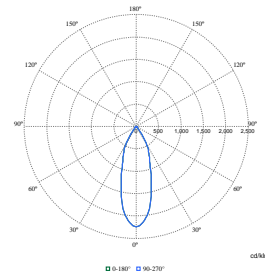

LuxSpace Accent Compact Elbow

Polar Wide Diagrams

Polar Normal (separate) - RS770BI -
910505101607

Polar Normal (separate) - RS770BI -
910505101605

Polar Normal (separate) - RS770BI -
910505101567

Polar Normal (separate) - RS770BI -
910505101598