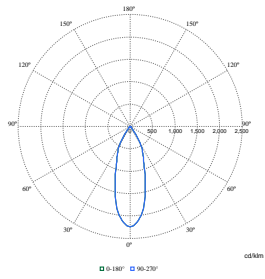

LuxSpace Accent Compact Elbow

Polar Wide Diagrams

Polar Normal (separate) - RS770BI -
910505101607

Polar Normal (separate) - RS770BI -
910505101605

Polar Normal (separate) - RS770BI -
910505101567

Polar Normal (separate) - RS770BI -
910505101598