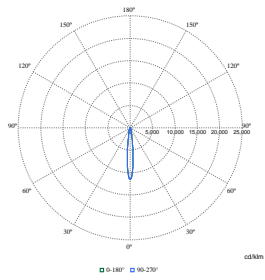

Polar Normal (separate) - RS770BI -
910505101597