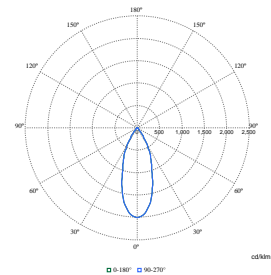

Polar Normal (separate) - RS770BI - 910505101619