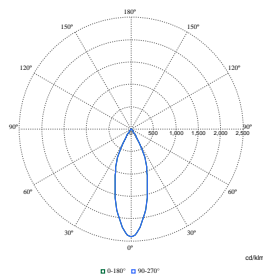

LuxSpace Accent Compact Elbow

Polar Wide Diagrams

Polar Normal (separate) - RS770BI - 910505101618

Polar Normal (separate) - RS770BI - 910505101601

Polar Normal (separate) - RS770BI - 910505101620

Polar Normal (separate) - RS770BI - 910505101599