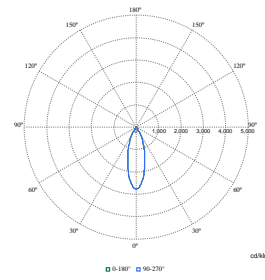

Polar Normal (separate) - RS770BI -
910505101604