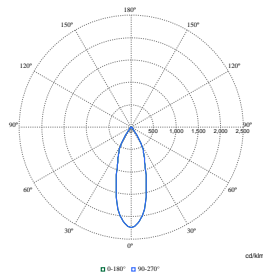

LuxSpace Accent Compact Elbow

Polar Wide Diagrams

Polar Normal (separate) - RS770BI -
910505101607

Polar Normal (separate) - RS770BI -
910505101605

Polar Normal (separate) - RS770BI -
910505101567

Polar Normal (separate) - RS770BI -
910505101598