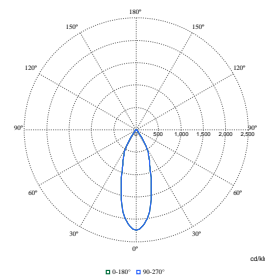

Polar Normal (separate) - RS770BI - 910505101606