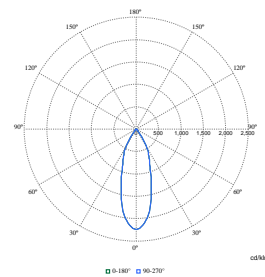

Polar Normal (separate) - RS770BI - 910505101608