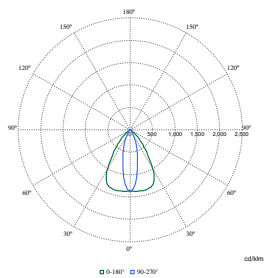

Polar Normal (separate) - RS770BI - 910505101614