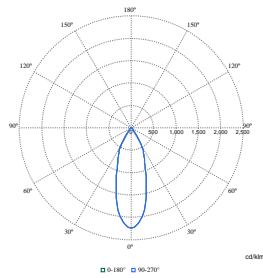

Polar Normal (separate) - RS770BI - 910505101605