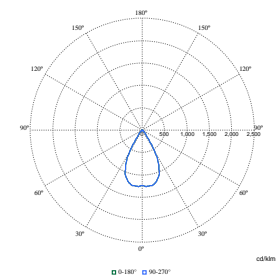

Polar Normal (separate) - RS770BI - 910505101612