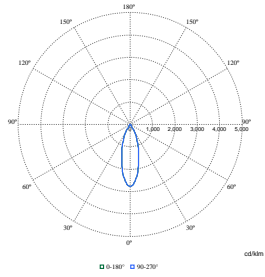

LuxSpace Accent Compact Elbow

Polar Wide Diagrams

**Polar Normal (separate) - RS770BI -
910505101598**