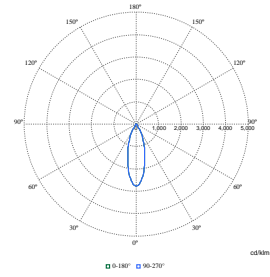

Polar Normal (separate) - RS770BI - 910505101604