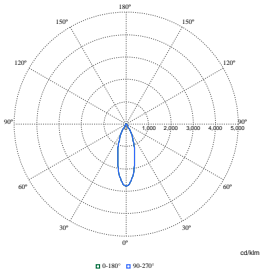

LuxSpace Accent Compact Elbow

Polar Wide Diagrams

Polar Normal (separate) - RS770BI - 910505101607

Polar Normal (separate) - RS770BI - 910505101605

Polar Normal (separate) - RS770BI - 910505101567

Polar Normal (separate) - RS770BI - 910505101598