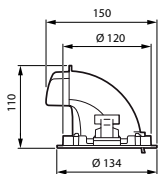

Dimensional drawing