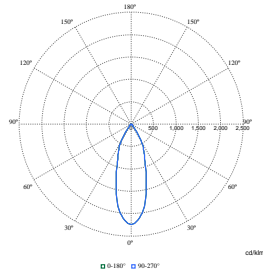

LuxSpace Accent Compact Elbow

Polar Wide Diagrams

Polar Normal (separate) - RS770BI - 910505101607

Polar Normal (separate) - RS770BI - 910505101605

Polar Normal (separate) - RS770BI - 910505101567

Polar Normal (separate) - RS770BI - 910505101598