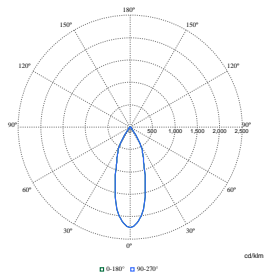

LuxSpace Accent Compact Elbow

Polar Wide Diagrams

Polar Normal (separate) - RS770BI - 910505101616

Polar Normal (separate) - RS770BI - 910505101602

Polar Normal (separate) - RS770BI - 910505101612

Polar Normal (separate) - RS770BI - 910505101609