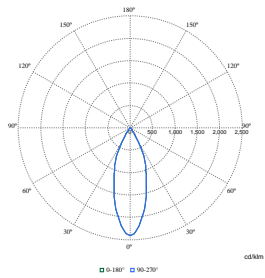

Polar Normal (separate) - RS770BI - 910505101611