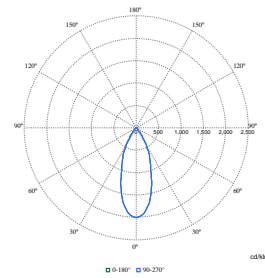

Polar Normal (separate) - RS770BI - 910505101619