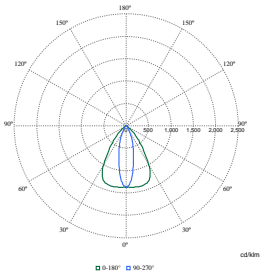

Polar Normal (separate) - RS770BI - 910505101614