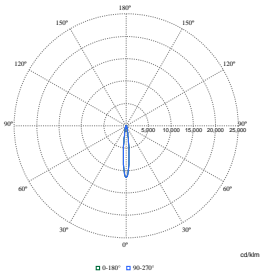

Polar Normal (separate) - RS770BI - 910505101597