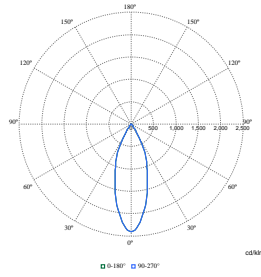

LuxSpace Accent Compact Elbow

Polar Wide Diagrams

Polar Normal (separate) - RS770BI - 910505101618

Polar Normal (separate) - RS770BI - 910505101601

Polar Normal (separate) - RS770BI - 910505101620

Polar Normal (separate) - RS770BI - 910505101599