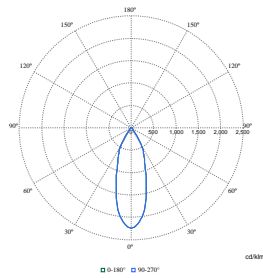

Polar Normal (separate) - RS770BI - 910505101596