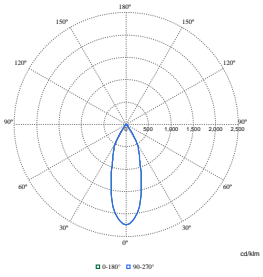

LuxSpace Accent Compact Elbow

Polar Wide Diagrams

Polar Normal (separate) - RS770BI - 910505101607

Polar Normal (separate) - RS770BI - 910505101605

Polar Normal (separate) - RS770BI - 910505101567

Polar Normal (separate) - RS770BI - 910505101598