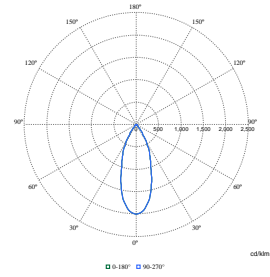

LuxSpace Accent Compact Elbow

Polar Wide Diagrams

Polar Normal (separate) - RS770BI - 910505101618

Polar Normal (separate) - RS770BI - 910505101601

Polar Normal (separate) - RS770BI - 910505101620

Polar Normal (separate) - RS770BI - 910505101599