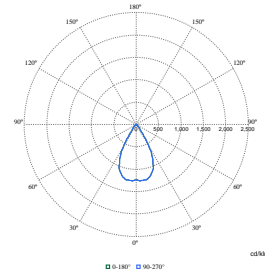

LuxSpace Accent Compact Elbow

Polar Wide Diagrams

Polar Normal (separate) - RS770BI - 910505101616

Polar Normal (separate) - RS770BI - 910505101602

Polar Normal (separate) - RS770BI - 910505101612

Polar Normal (separate) - RS770BI - 910505101609