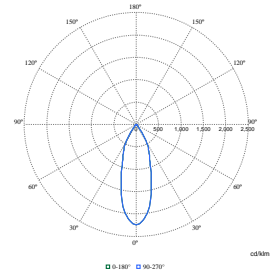

LuxSpace Accent Compact Elbow

Polar Wide Diagrams

Polar Normal (separate) - RS770BI - 910505101607

Polar Normal (separate) - RS770BI - 910505101605

Polar Normal (separate) - RS770BI - 910505101567

Polar Normal (separate) - RS770BI - 910505101598