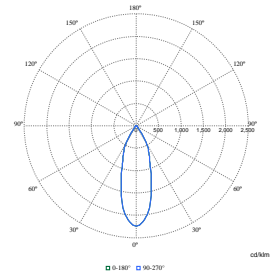

Polar Normal (separate) - RS770BI - 910505101606