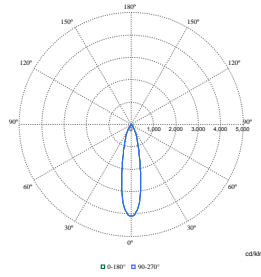

LuxSpace Accent Compact Elbow

Polar Wide Diagrams

Polar Normal (separate) - RS770BI - 910505101618

Polar Normal (separate) - RS770BI - 910505101601

Polar Normal (separate) - RS770BI - 910505101620

Polar Normal (separate) - RS770BI - 910505101599