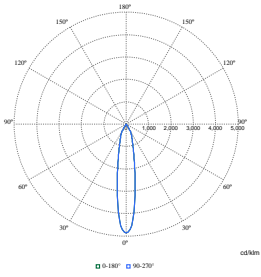

LuxSpace Accent Compact Elbow

Polar Wide Diagrams

Polar Normal (separate) - RS770BI - 910505101618

Polar Normal (separate) - RS770BI - 910505101601

Polar Normal (separate) - RS770BI - 910505101620

Polar Normal (separate) - RS770BI - 910505101599