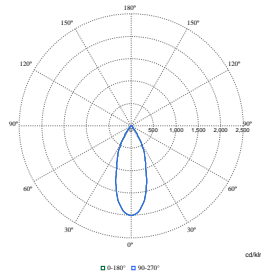

Polar Normal (separate) - RS770BI - 910505101617