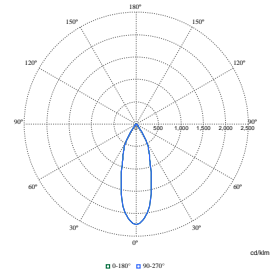

Polar Normal (separate) - RS770BI - 910505101608