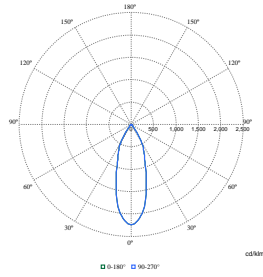

LuxSpace Accent Compact Elbow

Polar Wide Diagrams

Polar Normal (separate) - RS770BI - 910505101607

Polar Normal (separate) - RS770BI - 910505101605

Polar Normal (separate) - RS770BI - 910505101567

Polar Normal (separate) - RS770BI - 910505101598