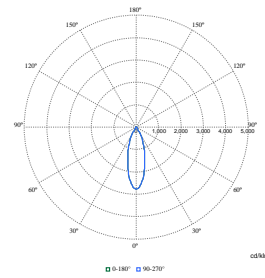

Polar Normal (separate) - RS770BI - 910505101603