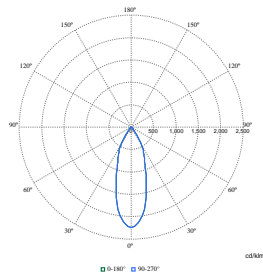

LuxSpace Accent Compact Elbow

Polar Wide Diagrams

Polar Normal (separate) - RS770BI - 910505101616

Polar Normal (separate) - RS770BI - 910505101602

Polar Normal (separate) - RS770BI - 910505101612

Polar Normal (separate) - RS770BI - 910505101609