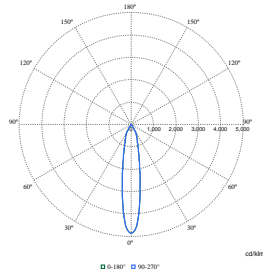

Polar Normal (separate) - RS770BI - 910505101602