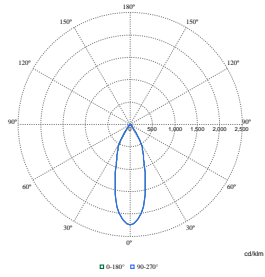

LuxSpace Accent Compact Elbow

Polar Wide Diagrams

Polar Normal (separate) - RS770BI - 910505101607