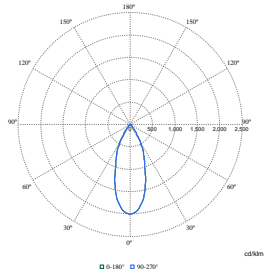

LuxSpace Accent Compact Elbow

Polar Wide Diagrams

Polar Normal (separate) - RS770BI - 910505101616