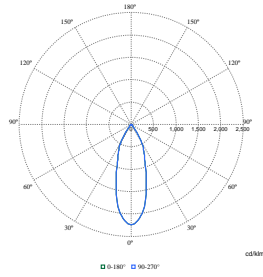

Polar Normal (separate) - RS770BI - 910505101605