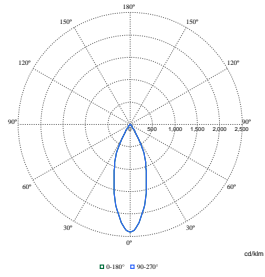

LuxSpace Accent Compact Elbow

Polar Wide Diagrams

Polar Normal (separate) - RS770BI - 910505101615