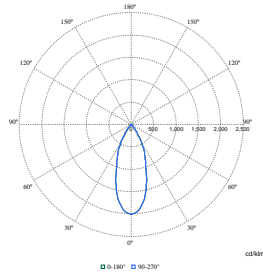

Polar Normal (separate) - RS770BI - 910505101616