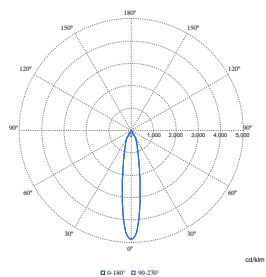

LuxSpace Accent Compact Kipbar

Polar Wide Diagrams

**Polar Normal (separate) - RS770BI -
910505101602**