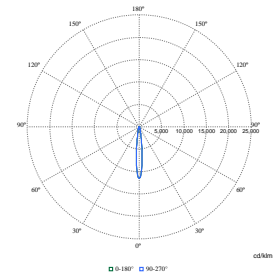

Polar Normal (separate) - RS770BI - 910505101572