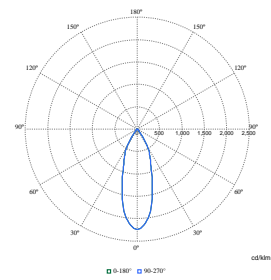

Polar Normal (separate) - RS770BI - 910505101571