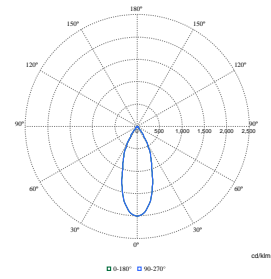

Polar Normal (separate) - RS770BI - 910505101580

Polar Normal (separate) - RS770BI - 910505101573

LuxSpace Accent Compact, reglabil

Polar Wide Diagrams

Polar Normal (separate) - RS770BI - 910505101587

Polar Normal (separate) - RS770BI - 910505101583