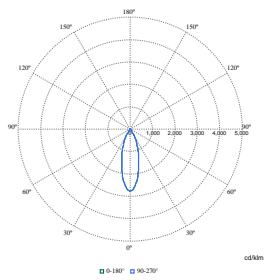

Polar Normal (separate) - RS770BI - 910505101578