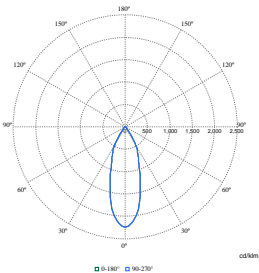

Polar Normal (separate) - RS770BI - 910505101581