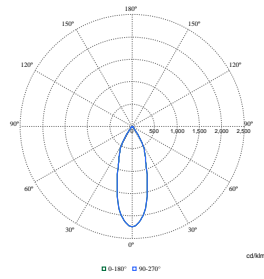

Polar Normal (separate) - RS770BI - 910505101580

Polar Normal (separate) - RS770BI - 910505101573

LuxSpace Accent Compact, reglabil

Polar Wide Diagrams

Polar Normal (separate) - RS770BI - 910505101587

Polar Normal (separate) - RS770BI - 910505101583