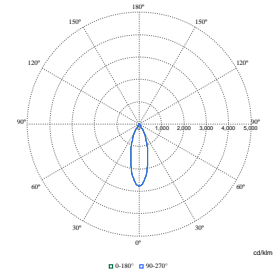

Order Code	Full Product Name	Cromatică inițială
97898300	RS771B 27S/CH PSU-E HWB FG WH	(0.458,0.410)<3
97899000	RS771B 27S/FR PSU-E HWB FG WH	(0.343,0.331)<3
97901000	RS771B 39S/830 PSU-E VWB WH	(0.434,0.403)<3
97902700	RS771B 39S/840 PSU-E WB WH	(0.382,0.380)<3
97903400	RS771B 39S/930 PSU-E WB WH	(0.434,0.403)<2
97904100	RS771B 39S/PW930 PSU-E WB WH	(0.422,0.386)<2
97905800	RS771B 49S/827 PSU-E HWB WH	(0.458,0.410)<3
97906500	RS771B 49S/830 PSU-E HWB WH	(0.434,0.403)<3
97907200	RS771B 49S/840 PSU-E HWB WH	(0.382,0.380)<3
97908900	RS771B 49S/930 PSU-E HWB WH	(0.434,0.403)<2
97909600	RS771B 49S/PW930 PSU-E HWB WH	(0.422,0.386)<2
97893800	RS771B 27S/930 PSU-E WB BK	(0.434,0.403)<2
97900300	RS771B 39S/827 PSU-E WB SI	(0.458,0.410)<3

Polar Wide Diagrams

Polar Normal (separate) - RS770BI - 910505101577