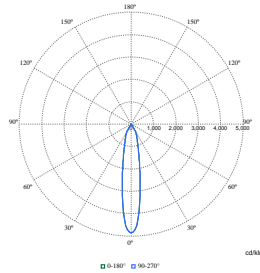

Order Code	Full Product Name	Cromatică inițială
97898300	RS771B 27S/CH PSU-E HWB FG WH	(0.458,0.410)<3
97899000	RS771B 27S/FR PSU-E HWB FG WH	(0.343,0.331)<3
97901000	RS771B 39S/830 PSU-E VWB WH	(0.434,0.403)<3
97902700	RS771B 39S/840 PSU-E WB WH	(0.382,0.380)<3
97903400	RS771B 39S/930 PSU-E WB WH	(0.434,0.403)<2
97904100	RS771B 39S/PW930 PSU-E WB WH	(0.422,0.386)<2
97905800	RS771B 49S/827 PSU-E HWB WH	(0.458,0.410)<3
97906500	RS771B 49S/830 PSU-E HWB WH	(0.434,0.403)<3
97907200	RS771B 49S/840 PSU-E HWB WH	(0.382,0.380)<3
97908900	RS771B 49S/930 PSU-E HWB WH	(0.434,0.403)<2
97909600	RS771B 49S/PW930 PSU-E HWB WH	(0.422,0.386)<2
97893800	RS771B 27S/930 PSU-E WB BK	(0.434,0.403)<2
97900300	RS771B 39S/827 PSU-E WB SI	(0.458,0.410)<3

Polar Wide Diagrams

Polar Normal (separate) - RS770BI - 910505101576