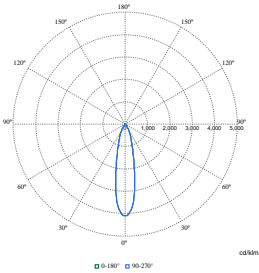

Order Code	Full Product Name	Cromatică inițială
97898300	RS771B 27S/CH PSU-E HWB FG WH	(0.458,0.410)<3
97899000	RS771B 27S/FR PSU-E HWB FG WH	(0.343,0.331)<3
97901000	RS771B 39S/830 PSU-E VWB WH	(0.434,0.403)<3
97902700	RS771B 39S/840 PSU-E WB WH	(0.382,0.380)<3
97903400	RS771B 39S/930 PSU-E WB WH	(0.434,0.403)<2
97904100	RS771B 39S/PW930 PSU-E WB WH	(0.422,0.386)<2
97905800	RS771B 49S/827 PSU-E HWB WH	(0.458,0.410)<3
97906500	RS771B 49S/830 PSU-E HWB WH	(0.434,0.403)<3
97907200	RS771B 49S/840 PSU-E HWB WH	(0.382,0.380)<3
97908900	RS771B 49S/930 PSU-E HWB WH	(0.434,0.403)<2
97909600	RS771B 49S/PW930 PSU-E HWB WH	(0.422,0.386)<2
97893800	RS771B 27S/930 PSU-E WB BK	(0.434,0.403)<2
97900300	RS771B 39S/827 PSU-E WB SI	(0.458,0.410)<3

Polar Wide Diagrams

Polar Normal (separate) - RS770BI - 910505101575