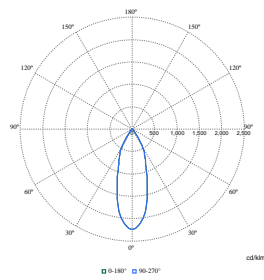

Polar Normal (separate) - RS770BI - 910505101566