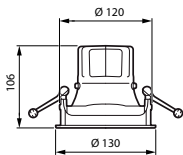

LuxSpace Accent Compact, reglabil

Caracteristici

- RS771B oferă un flux maxim ridicat (4900 lm) într-o carcasă foarte compactă, cu dimensiuni integrate limitate
- Disponibil cu reflectoarele cu eficiență ridicată Perfect Accent
- Geam față opțional (recomandat pentru mediile prăfoase)
- Înclinare bidirecțională pentru un control excelent al orientării luminii
- Disponibil cu rețele de iluminat cu LED pentru alimentare proaspătă și nuanțe de LED-uri
- Opțiuni de conectivitate prin cablu (DALI) și wireless

Cerere

- Magazine universale
- Supermarketuri și hipermarketuri
- Birouri și industrie hotelieră

Warnings and safety

- Toate datele fotometrice sunt calculate fără geam față opțional. Fluxul trebuie redus cu 3,5% la utilizarea unui geam față opțional.
- Curățarea zonei sistemului optic este permisă doar cu aer sub presiune. Atingerea LED-ului sau reflectorului este interzisă. Pentru zonele de preparare a alimentelor și zonele cu niveluri ridicate de praf, se recomandă cu tărie utilizarea unui geam față opțional, deoarece poate fi curățat cu o lavetă (uscată) din microfibre.
- În timpul întreținerii, produsul trebuie oprit și lăsat să se răcească
- Produsul trebuie montat la o distanță accesibilă. Manipularea produsului atunci când este fierbinte este posibilă doar cu o mână izolantă

Versions

RS771B LuxSpace Accent Compact
Adjustable Black

RS771B LuxSpace Accent Compact
Adjustable Silver

Cote