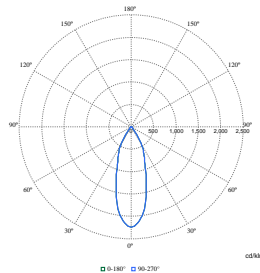

Polar Normal (separate) - RS770BI - 910505101582