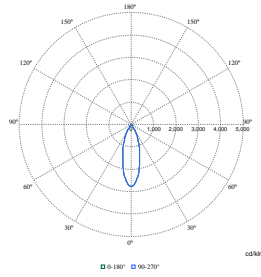

Polar Normal (separate) - RS770BI - 910505101577