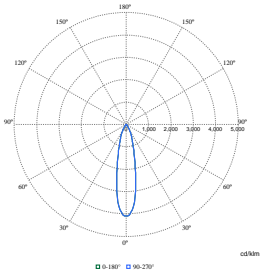

LuxSpace Accent Compact réglable

Polar Wide Diagrams

Polar Normal (separate) - RS770BI - 910505101575