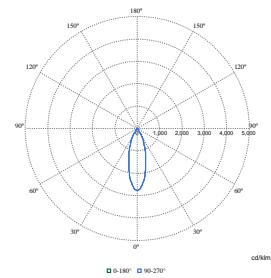

Polar Wide Diagrams

Polar Normal (separate) - RS770BI - 910505101577