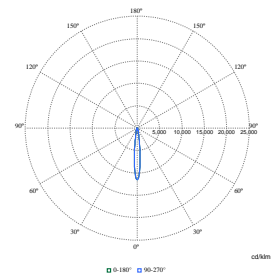

Polar Normal (separate) - RS770BI - 910505101572