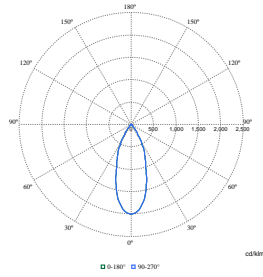

Polar Normal (separate) - RS770BI - 910505101594

Polar Normal (separate) - RS770BI - 910505101574

LuxSpace Accent Compact Adjustable

Polar Wide Diagrams

**Polar Normal (separate) - RS770BI -
910505101570**