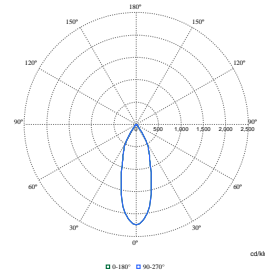

Polar Normal (separate) - RS770BI - 910505101582

Polar Normal (separate) - RS770BI - 910505101572

LuxSpace Accent Compact Adjustable

Polar Wide Diagrams

Polar Normal (separate) - RS770BI - 910505101585

Polar Normal (separate) - RS770BI - 910505101586