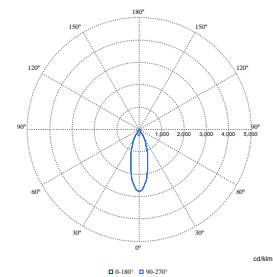

Polar Normal (separate) - RS770BI - 910505101577

Order Code	Full Product Name	Initial chromaticity
910505101586	RS771B 39S/830 PSU-E VWB WH	(0.434,0.403)<3
910505101587	RS771B 39S/840 PSU-E WB WH	(0.382,0.380)<3
910505101588	RS771B 39S/930 PSU-E WB WH	(0.434,0.403)<2
910505101589	RS771B 39S/PW930 PSU-E WB WH	(0.422,0.386)<2
910505101590	RS771B 49S/827 PSU-E HWB WH	(0.458,0.410)<3
910505101591	RS771B 49S/830 PSU-E HWB WH	(0.434,0.403)<3
910505101592	RS771B 49S/840 PSU-E HWB WH	(0.382,0.380)<3
910505101593	RS771B 49S/930 PSU-E HWB WH	(0.434,0.403)<2
910505101594	RS771B 49S/PW930 PSU-E HWB WH	(0.422,0.386)<2
910505101578	RS771B 27S/930 PSU-E WB BK	(0.434,0.403)<2
910505101585	RS771B 39S/827 PSU-E WB SI	(0.458,0.410)<3

Polar Wide Diagrams