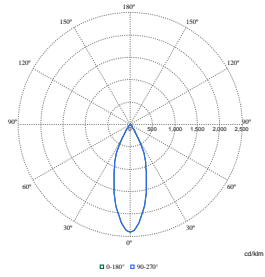

Polar Normal (separate) - RS770BI - 910505101582

Polar Normal (separate) - RS770BI - 910505101572

LuxSpace Accent Compact Adjustable

Polar Wide Diagrams

Polar Normal (separate) - RS770BI - 910505101585

Polar Normal (separate) - RS770BI - 910505101586