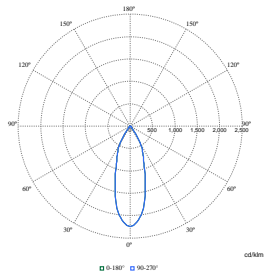

Polar Normal (separate) - RS770BI - 910505101581