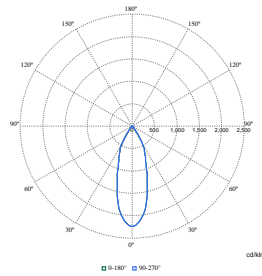

Polar Normal (separate) - RS770BI - 910505101582