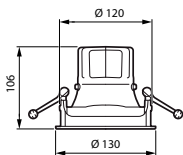

Versions

RS771B LuxSpace Accent Compact Adjustable Black

RS771B LuxSpace Accent Compact Adjustable Silver

Dimensional drawing

LuxSpace Accent Compact Adjustable

Product details

LuxSpace Accent Adjustable luminaires offer 2-way tilting for easy aiming in any installation