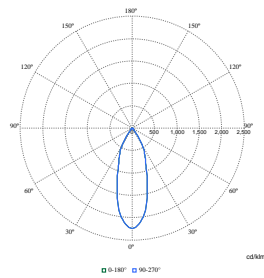

Polar Normal (separate) - RS770BI - 910505101582