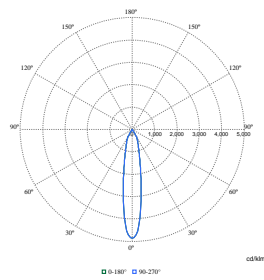

Order Code	Full Product Name	Initial chromaticity
910505101586	RS771B 39S/830 PSU-E VWB WH	(0.434,0.403)<3
910505101587	RS771B 39S/840 PSU-E WB WH	(0.382,0.380)<3
910505101588	RS771B 39S/930 PSU-E WB WH	(0.434,0.403)<2
910505101589	RS771B 39S/PW930 PSU-E WB WH	(0.422,0.386)<2
910505101590	RS771B 49S/827 PSU-E HWB WH	(0.458,0.410)<3
910505101591	RS771B 49S/830 PSU-E HWB WH	(0.434,0.403)<3
910505101592	RS771B 49S/840 PSU-E HWB WH	(0.382,0.380)<3
910505101593	RS771B 49S/930 PSU-E HWB WH	(0.434,0.403)<2
910505101594	RS771B 49S/PW930 PSU-E HWB WH	(0.422,0.386)<2
910505101578	RS771B 27S/930 PSU-E WB BK	(0.434,0.403)<2
910505101585	RS771B 39S/827 PSU-E WB SI	(0.458,0.410)<3

Polar Wide Diagrams

Polar Normal (separate) - RS770BI - 910505101574