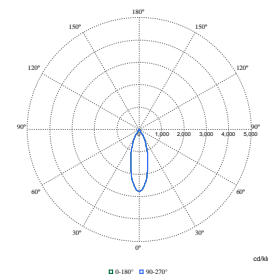

Order Code	Full Product Name	Initial chromaticity
910505101586	RS771B 39S/830 PSU-E VWB WH	(0.434,0.403)<3
910505101587	RS771B 39S/840 PSU-E WB WH	(0.382,0.380)<3
910505101588	RS771B 39S/930 PSU-E WB WH	(0.434,0.403)<2
910505101589	RS771B 39S/PW930 PSU-E WB WH	(0.422,0.386)<2
910505101590	RS771B 49S/827 PSU-E HWB WH	(0.458,0.410)<3
910505101591	RS771B 49S/830 PSU-E HWB WH	(0.434,0.403)<3
910505101592	RS771B 49S/840 PSU-E HWB WH	(0.382,0.380)<3
910505101593	RS771B 49S/930 PSU-E HWB WH	(0.434,0.403)<2
910505101594	RS771B 49S/PW930 PSU-E HWB WH	(0.422,0.386)<2
910505101578	RS771B 27S/930 PSU-E WB BK	(0.434,0.403)<2
910505101585	RS771B 39S/827 PSU-E WB SI	(0.458,0.410)<3

Polar Wide Diagrams

Polar Normal (separate) - RS770BI - 910505101575