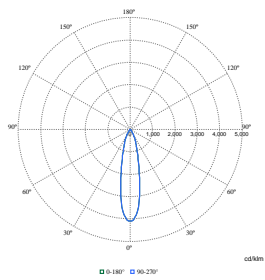

Order Code	Full Product Name	Initial chromaticity
910505101586	RS771B 39S/830 PSU-E VWB WH	(0.434,0.403)<3
910505101587	RS771B 39S/840 PSU-E WB WH	(0.382,0.380)<3
910505101588	RS771B 39S/930 PSU-E WB WH	(0.434,0.403)<2
910505101589	RS771B 39S/PW930 PSU-E WB WH	(0.422,0.386)<2
910505101590	RS771B 49S/827 PSU-E HWB WH	(0.458,0.410)<3
910505101591	RS771B 49S/830 PSU-E HWB WH	(0.434,0.403)<3
910505101592	RS771B 49S/840 PSU-E HWB WH	(0.382,0.380)<3
910505101593	RS771B 49S/930 PSU-E HWB WH	(0.434,0.403)<2
910505101594	RS771B 49S/PW930 PSU-E HWB WH	(0.422,0.386)<2
910505101578	RS771B 27S/930 PSU-E WB BK	(0.434,0.403)<2
910505101585	RS771B 39S/827 PSU-E WB SI	(0.458,0.410)<3

Polar Wide Diagrams

Polar Normal (separate) - RS770BI - 910505101573