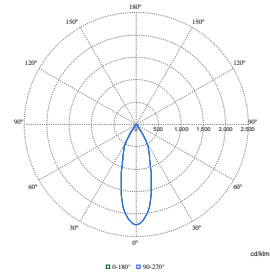

Polar Normal (separate) - RS770BI - 910505101582

Polar Normal (separate) - RS770BI - 910505101572

LuxSpace Accent Compact Adjustable

Polar Wide Diagrams

Polar Normal (separate) - RS770BI - 910505101585

Polar Normal (separate) - RS770BI - 910505101586