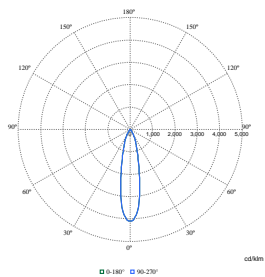

Order Code	Full Product Name	Initial chromaticity
97888400	RS771B 27S/827 PSU-E WB WH	(0.458,0.410)<3
97889100	RS771B 27S/830 PSU-E MB WH	(0.434,0.403)<3
97890700	RS771B 27S/830 DIA-VLC-E HMB WH	(0.434,0.403)<3
97891400	RS771B 27S/830 WIA-E MB WH	(0.434,0.403)<3
97892100	RS771B 27S/840 PSU-E WB WH	(0.382,0.380)<3
97894500	RS771B 27S/PW930 PSU-E HWB WH	(0.422,0.386)<2
97895200	RS771B 27S/PC930 PSU-E HWB WH	(0.422,0.386)<2
97896900	RS771B 27S/ROSE PSU-E HWB FG WH	(0.478,0.382)<2
97897600	RS771B 27S/FMT PSU-E HWB FG WH	(0.457,0.385)<3
97898300	RS771B 27S/CH PSU-E HWB FG WH	(0.458,0.410)<3
97899000	RS771B 27S/FR PSU-E HWB FG WH	(0.343,0.331)<3

Order Code	Full Product Name	Initial chromaticity
97901000	RS771B 39S/830 PSU-E VWB WH	(0.434,0.403)<3
97902700	RS771B 39S/840 PSU-E WB WH	(0.382,0.380)<3
97903400	RS771B 39S/930 PSU-E WB WH	(0.434,0.403)<2
97904100	RS771B 39S/PW930 PSU-E WB WH	(0.422,0.386)<2
97905800	RS771B 49S/827 PSU-E HWB WH	(0.458,0.410)<3
97906500	RS771B 49S/830 PSU-E HWB WH	(0.434,0.403)<3
97907200	RS771B 49S/840 PSU-E HWB WH	(0.382,0.380)<3
97908900	RS771B 49S/930 PSU-E HWB WH	(0.434,0.403)<2
97909600	RS771B 49S/PW930 PSU-E HWB WH	(0.422,0.386)<2
97893800	RS771B 27S/930 PSU-E WB BK	(0.434,0.403)<2
97900300	RS771B 39S/827 PSU-E WB SI	(0.458,0.410)<3

Polar Wide Diagrams

Polar Normal (separate) - RS770BI - 910505101575