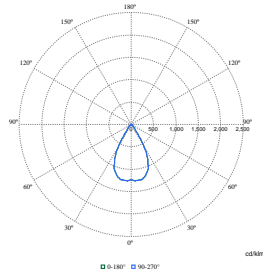

Polar Normal (separate) - RS770BI - 910505101582

Polar Normal (separate) - RS770BI - 910505101572

LuxSpace Accent Compact Adjustable

Polar Wide Diagrams

Polar Normal (separate) - RS770BI - 910505101585

Polar Normal (separate) - RS770BI - 910505101586