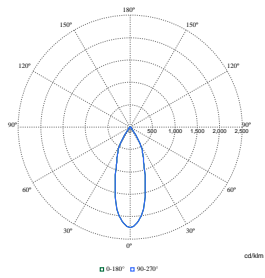

Polar Normal (separate) - RS770BI - 910505101579