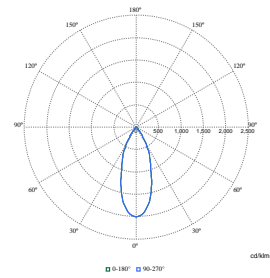

Polar Normal (separate) - RS770BI - 910505101593