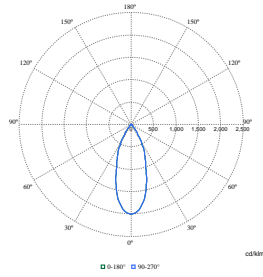

Polar Normal (separate) - RS770BI - 910505101594

Polar Normal (separate) - RS770BI - 910505101574

LuxSpace Accent Compact Adjustable

Polar Wide Diagrams

Polar Normal (separate) - RS770BI -
910505101570

Polar Normal (separate) - RS770BI -
910505101590