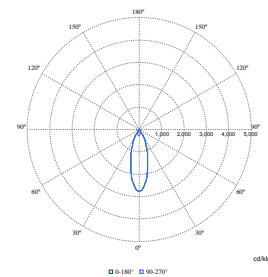

Polar Normal (separate) - RS770BI - 910505101577