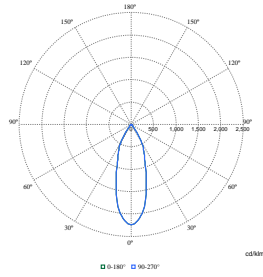

Polar Normal (separate) - RS770BI - 910505101580

Polar Normal (separate) - RS770BI - 910505101573

LuxSpace Accent Compact Adjustable

Polar Wide Diagrams

Polar Normal (separate) - RS770BI - 910505101587

Polar Normal (separate) - RS770BI - 910505101583