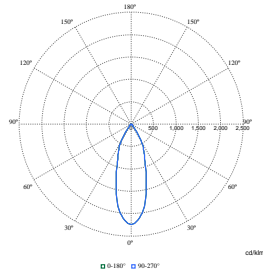

Polar Normal (separate) - RS770BI - 910505101566