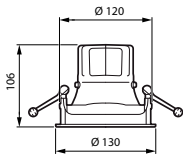

Versions

RS771B LuxSpace Accent Compact Adjustable Black

RS771B LuxSpace Accent Compact Adjustable Silver

Dimensional drawing

LuxSpace Accent Compact Adjustable

Product details

LuxSpace Accent Adjustable luminaires offer 2-way tilting for easy aiming in any installation