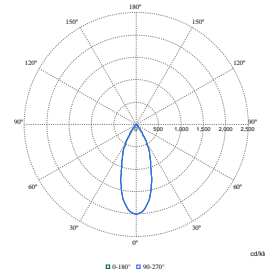

Polar Normal (separate) - RS770BI - 910505101580

Polar Normal (separate) - RS770BI - 910505101573

LuxSpace Accent Compact Adjustable

Polar Wide Diagrams

Polar Normal (separate) - RS770BI - 910505101587

Polar Normal (separate) - RS770BI - 910505101583