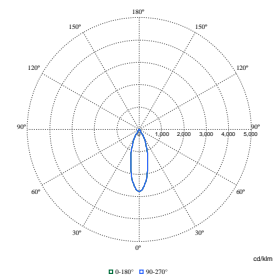

Order Code	Full Product Name	Initial chromaticity
910505101586	RS771B 39S/830 PSU-E VWB WH	(0.434,0.403)<3
910505101587	RS771B 39S/840 PSU-E WB WH	(0.382,0.380)<3
910505101588	RS771B 39S/930 PSU-E WB WH	(0.434,0.403)<2
910505101589	RS771B 39S/PW930 PSU-E WB WH	(0.422,0.386)<2
910505101590	RS771B 49S/827 PSU-E HWB WH	(0.458,0.410)<3
910505101591	RS771B 49S/830 PSU-E HWB WH	(0.434,0.403)<3
910505101592	RS771B 49S/840 PSU-E HWB WH	(0.382,0.380)<3
910505101593	RS771B 49S/930 PSU-E HWB WH	(0.434,0.403)<2
910505101594	RS771B 49S/PW930 PSU-E HWB WH	(0.422,0.386)<2
910505101578	RS771B 27S/930 PSU-E WB BK	(0.434,0.403)<2
910505101585	RS771B 39S/827 PSU-E WB SI	(0.458,0.410)<3

Polar Wide Diagrams

Polar Normal (separate) - RS770BI - 910505101577