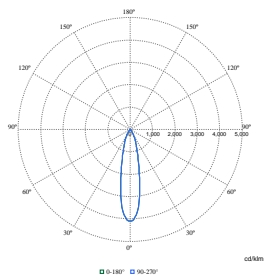

Order Code	Full Product Name	Initial chromaticity
910505101586	RS771B 39S/830 PSU-E VWB WH	(0.434,0.403)<3
910505101587	RS771B 39S/840 PSU-E WB WH	(0.382,0.380)<3
910505101588	RS771B 39S/930 PSU-E WB WH	(0.434,0.403)<2
910505101589	RS771B 39S/PW930 PSU-E WB WH	(0.422,0.386)<2
910505101590	RS771B 49S/827 PSU-E HWB WH	(0.458,0.410)<3
910505101591	RS771B 49S/830 PSU-E HWB WH	(0.434,0.403)<3
910505101592	RS771B 49S/840 PSU-E HWB WH	(0.382,0.380)<3
910505101593	RS771B 49S/930 PSU-E HWB WH	(0.434,0.403)<2
910505101594	RS771B 49S/PW930 PSU-E HWB WH	(0.422,0.386)<2
910505101578	RS771B 27S/930 PSU-E WB BK	(0.434,0.403)<2
910505101585	RS771B 39S/827 PSU-E WB SI	(0.458,0.410)<3

Polar Wide Diagrams

Polar Normal (separate) - RS770BI - 910505101575