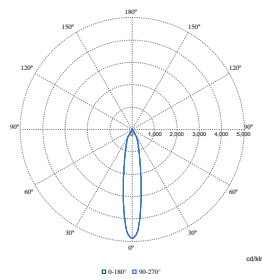

Order Code	Full Product Name	Initial chromaticity
910505101586	RS771B 39S/830 PSU-E VWB WH	(0.434,0.403)<3
910505101587	RS771B 39S/840 PSU-E WB WH	(0.382,0.380)<3
910505101588	RS771B 39S/930 PSU-E WB WH	(0.434,0.403)<2
910505101589	RS771B 39S/PW930 PSU-E WB WH	(0.422,0.386)<2
910505101590	RS771B 49S/827 PSU-E HWB WH	(0.458,0.410)<3
910505101591	RS771B 49S/830 PSU-E HWB WH	(0.434,0.403)<3
910505101592	RS771B 49S/840 PSU-E HWB WH	(0.382,0.380)<3
910505101593	RS771B 49S/930 PSU-E HWB WH	(0.434,0.403)<2
910505101594	RS771B 49S/PW930 PSU-E HWB WH	(0.422,0.386)<2
910505101578	RS771B 27S/930 PSU-E WB BK	(0.434,0.403)<2
910505101585	RS771B 39S/827 PSU-E WB SI	(0.458,0.410)<3

Polar Wide Diagrams

Polar Normal (separate) - RS770BI - 910505101576