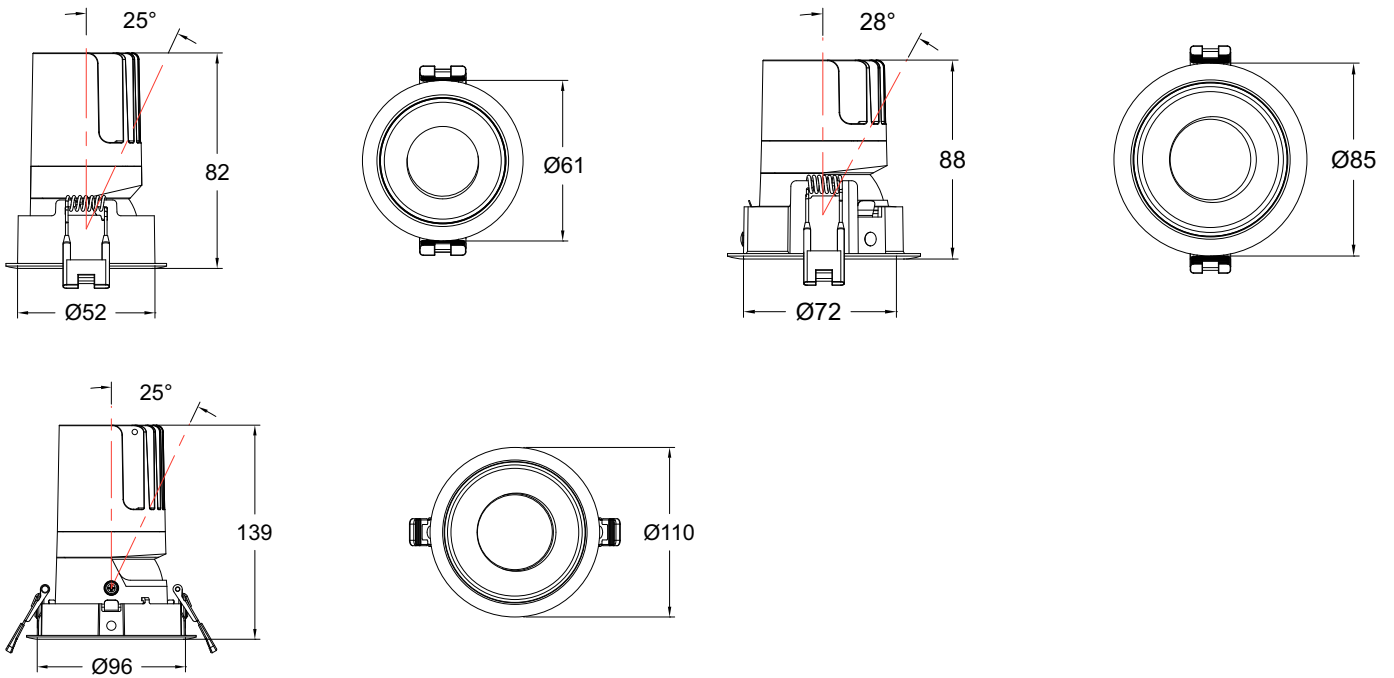

GreenSpace Flex Luna

Versions

GreenSpace Flex Luna

Dimensional drawing