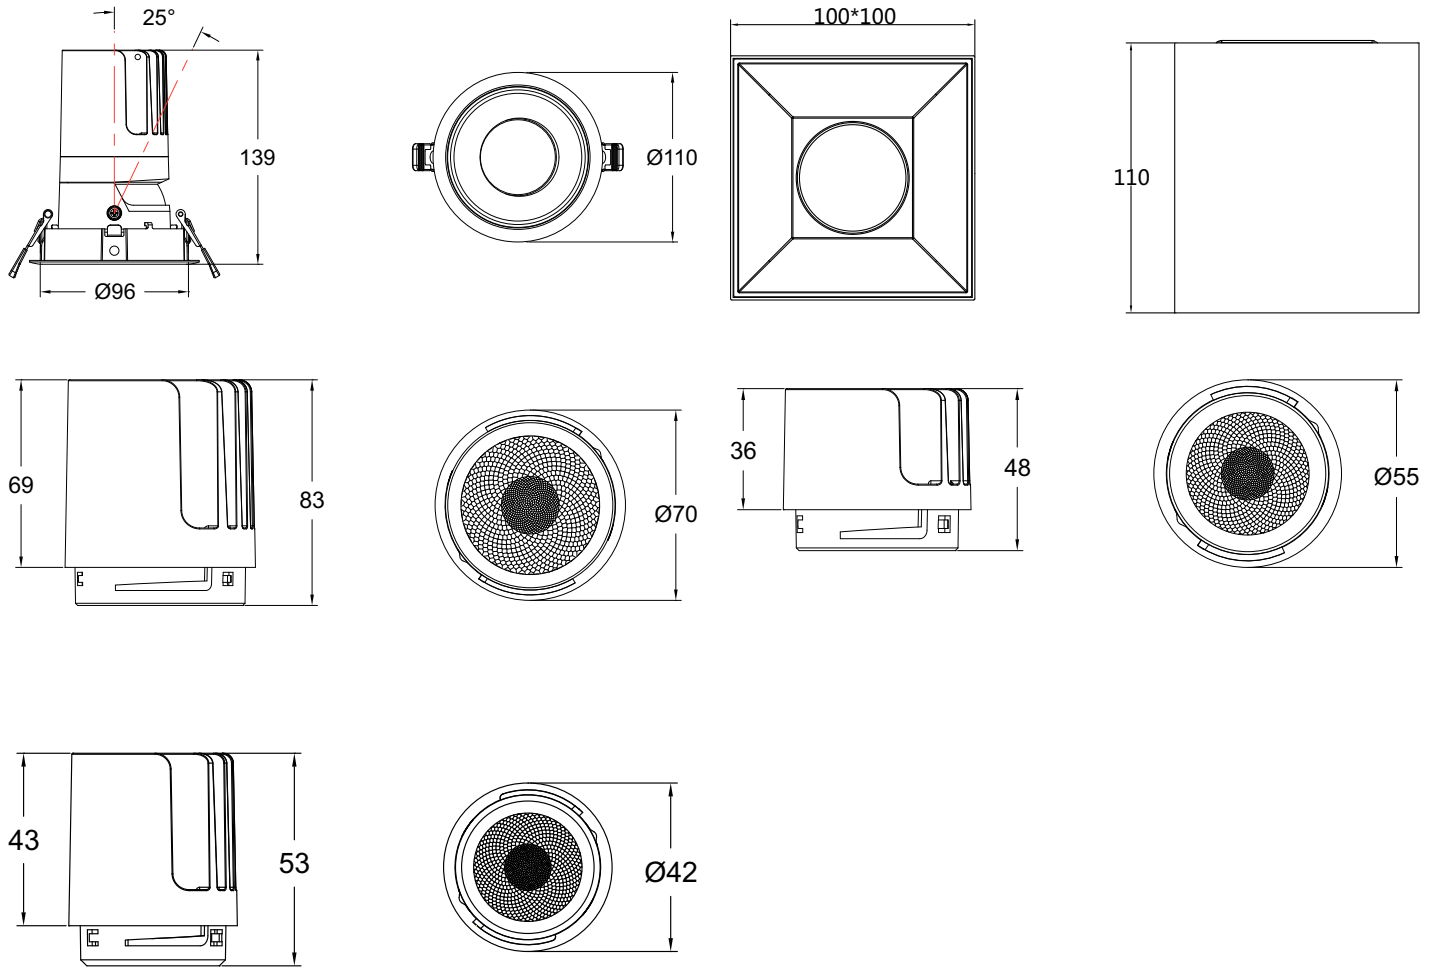

GreenSpace Flex Luna

Dimensional drawing