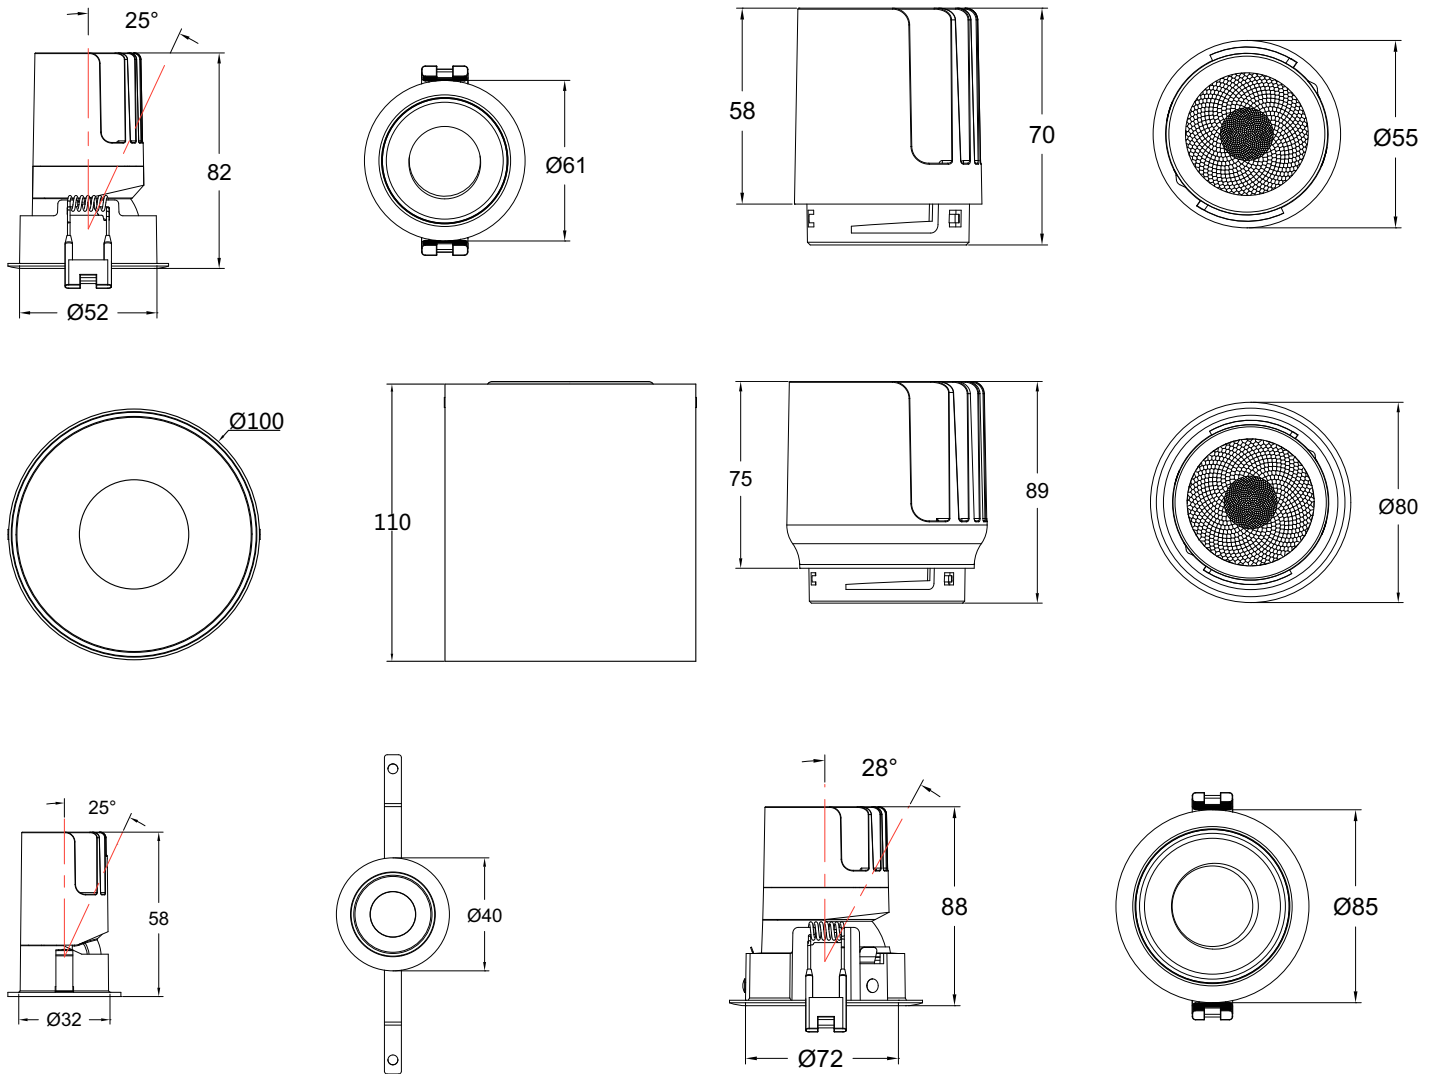

GreenSpace Flex Luna

Versions

GreenSpace Flex Luna

Dimensional drawing