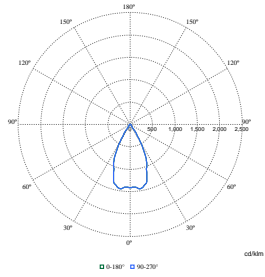

Polar Wide Diagrams

Polar Normal (separate) - RS353BI -
910505102756

Polar Normal (separate) - RS353BI -
910505102759

Polar Normal (separate) - RS353BI -
910505102758

GreenSpace Accent Cardanic Gen2

Polar Wide Diagrams