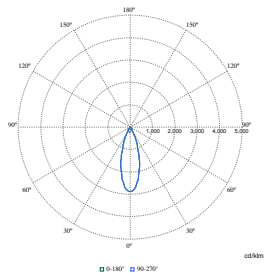

Polar Normal (separate) - RS353BI - 910505102755