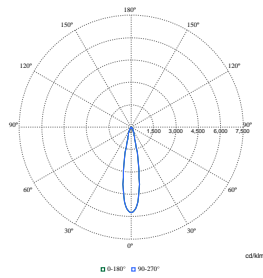

Polar Normal (separate) - RS353BI - 910505102754