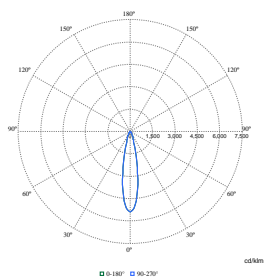

Order Code	Full Product Name	Housing Color
910505102751	RS353B 27S/830 PSU-E WB WH	White
910505102752	RS353B 27S/840 PSU-E WB WH	White
910505102753	RS353B 27S/CH WIA-E MB FG WH	White
910505102755	RS353B 27S/PC930 WIA-E WB FG WH	White
910505102758	RS353B 39S/PW930 DIA-VLC-E WB WH	White

Order Code	Full Product Name	Housing Color
910505102754	RS353B 27S/FR WIA-E MB FG WH	White
910505102756	RS353B 27S/ROSE WIA-E MB FG WH	White
910505102750	RS353B 27S/827 PSU-E VWB BK	Black
910505102757	RS353B 39S/830 WIA-E WB BK	Black
910505102759	RS353B 39S/PW930 WIA-E WB BK	Black

Initial Performance (IEC Compliant)

Order Code	Full Product Name	Initial chromaticity
910505102751	RS353B 27S/830 PSU-E WB WH	(0.434, 0.403) SDCM <2
910505102752	RS353B 27S/840 PSU-E WB WH	(0.382, 0.380) SDCM <2
910505102753	RS353B 27S/CH WIA-E MB FG WH	(0.458, 0.410) SDCM <2
910505102755	RS353B 27S/PC930 WIA-E WB FG WH	(0.422, 0.386) SDCM <2
910505102758	RS353B 39S/PW930 DIA-VLC-E WB WH	(0.422, 0.386) SDCM <2

Order Code	Full Product Name	Initial chromaticity
910505102754	RS353B 27S/FR WIA-E MB FG WH	(0.343, 0.331) SDCM <3
910505102756	RS353B 27S/ROSE WIA-E MB FG WH	(0.478, 0.382) SDCM <2
910505102750	RS353B 27S/827 PSU-E VWB BK	(0.458, 0.410) SDCM <2
910505102757	RS353B 39S/830 WIA-E WB BK	(0.434, 0.403) SDCM <2
910505102759	RS353B 39S/PW930 WIA-E WB BK	(0.422, 0.386) SDCM <2

Polar Wide Diagrams

Polar Normal (separate) - RS353BI -
910505102756

Polar Normal (separate) - RS353BI -
910505102759

Polar Normal (separate) - RS353BI -
910505102758