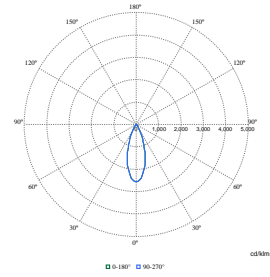

Polar Normal (separate) - RS353BI - 910505102757