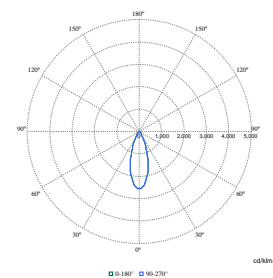

Order Code	Full Product Name	Housing Color
910505102751	RS353B 27S/830 PSU-E WB WH	White
910505102752	RS353B 27S/840 PSU-E WB WH	White
910505102753	RS353B 27S/CH WIA-E MB FG WH	White
910505102755	RS353B 27S/PC930 WIA-E WB FG WH	White
910505102758	RS353B 39S/PW930 DIA-VLC-E WB WH	White

Order Code	Full Product Name	Housing Color
910505102754	RS353B 27S/FR WIA-E MB FG WH	White
910505102756	RS353B 27S/ROSE WIA-E MB FG WH	White
910505102750	RS353B 27S/827 PSU-E VWB BK	Black
910505102757	RS353B 39S/830 WIA-E WB BK	Black
910505102759	RS353B 39S/PW930 WIA-E WB BK	Black

Initial Performance (IEC Compliant)

Order Code	Full Product Name	Initial chromaticity
910505102751	RS353B 27S/830 PSU-E WB WH	(0.434, 0.403) SDCM <2
910505102752	RS353B 27S/840 PSU-E WB WH	(0.382, 0.380) SDCM <2
910505102753	RS353B 27S/CH WIA-E MB FG WH	(0.458, 0.410) SDCM <2
910505102755	RS353B 27S/PC930 WIA-E WB FG WH	(0.422, 0.386) SDCM <2
910505102758	RS353B 39S/PW930 DIA-VLC-E WB WH	(0.422, 0.386) SDCM <2

Order Code	Full Product Name	Initial chromaticity
910505102754	RS353B 27S/FR WIA-E MB FG WH	(0.343, 0.331) SDCM <3
910505102756	RS353B 27S/ROSE WIA-E MB FG WH	(0.478, 0.382) SDCM <2
910505102750	RS353B 27S/827 PSU-E VWB BK	(0.458, 0.410) SDCM <2
910505102757	RS353B 39S/830 WIA-E WB BK	(0.434, 0.403) SDCM <2
910505102759	RS353B 39S/PW930 WIA-E WB BK	(0.422, 0.386) SDCM <2

Polar Wide Diagrams

Polar Normal (separate) - RS353BI -
910505102756

Polar Normal (separate) - RS353BI -
910505102759

Polar Normal (separate) - RS353BI -
910505102758