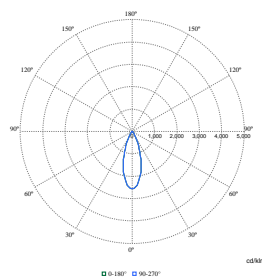

Order Code	Full Product Name	Housing Color
910505102751	RS353B 27S/830 PSU-E WB WH	White
910505102752	RS353B 27S/840 PSU-E WB WH	White
910505102753	RS353B 27S/CH WIA-E MB FG WH	White
910505102755	RS353B 27S/PC930 WIA-E WB FG WH	White
910505102758	RS353B 39S/PW930 DIA-VLC-E WB WH	White

Order Code	Full Product Name	Housing Color
910505102754	RS353B 27S/FR WIA-E MB FG WH	White
910505102756	RS353B 27S/ROSE WIA-E MB FG WH	White
910505102750	RS353B 27S/827 PSU-E VWB BK	Black
910505102757	RS353B 39S/830 WIA-E WB BK	Black
910505102759	RS353B 39S/PW930 WIA-E WB BK	Black

Initial Performance (IEC Compliant)

Order Code	Full Product Name	Initial chromaticity
910505102751	RS353B 27S/830 PSU-E WB WH	(0.434, 0.403) SDCM <2
910505102752	RS353B 27S/840 PSU-E WB WH	(0.382, 0.380) SDCM <2
910505102753	RS353B 27S/CH WIA-E MB FG WH	(0.458, 0.410) SDCM <2
910505102755	RS353B 27S/PC930 WIA-E WB FG WH	(0.422, 0.386) SDCM <2
910505102758	RS353B 39S/PW930 DIA-VLC-E WB WH	(0.422, 0.386) SDCM <2

Order Code	Full Product Name	Initial chromaticity
910505102754	RS353B 27S/FR WIA-E MB FG WH	(0.343, 0.331) SDCM <3
910505102756	RS353B 27S/ROSE WIA-E MB FG WH	(0.478, 0.382) SDCM <2
910505102750	RS353B 27S/827 PSU-E VWB BK	(0.458, 0.410) SDCM <2
910505102757	RS353B 39S/830 WIA-E WB BK	(0.434, 0.403) SDCM <2
910505102759	RS353B 39S/PW930 WIA-E WB BK	(0.422, 0.386) SDCM <2

Polar Wide Diagrams

Polar Normal (separate) - RS353BI -
910505102756

Polar Normal (separate) - RS353BI -
910505102759

Polar Normal (separate) - RS353BI -
910505102758