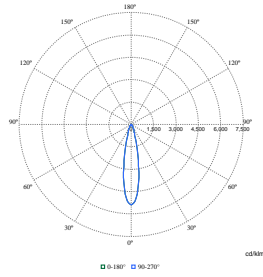

Polar Normal (separate) - RS353BI - 910505102753