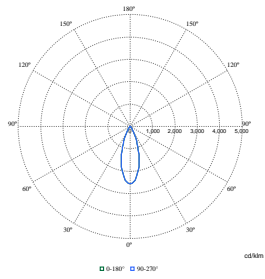

GreenSpace Accent Elbow Gen2

Polar Wide Diagrams

Polar Normal (separate) - RS352BI - 910505102767