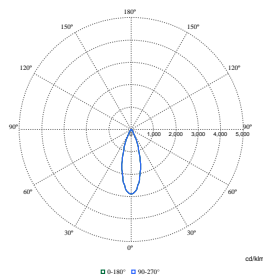

Order Code	Full Product Name	Rungon väri
910505102766	RS352B 27S/ROSE WIA-E MB ACC WH	Valkoinen
910505102768	RS352B 39S/PW930 DIA-VLC-E WB WH	Valkoinen
910505102760	RS352B 27S/827 PSU-E VWB BK	Musta
910505102767	RS352B 39S/830 WIA-E WB BK	Musta
910505102769	RS352B 39S/PW930 WIA-E WB BK	Musta

Suorituskyky alussa (IEC-yhteensopiva)

Order Code	Full Product Name	Kromaattisuus alussa
910505102761	RS352B 27S/830 PSU-E WB WH	(0.434, 0.403) SDCM <2
910505102762	RS352B 27S/840 PSU-E WB WH	(0.382, 0.380) SDCM <2
910505102763	RS352B 27S/CH WIA-E MB ACC WH	(0.458, 0.410) SDCM <2
910505102764	RS352B 27S/FR WIA-E MB ACC WH	(0.343, 0.331) SDCM <3
910505102765	RS352B 27S/PC930 WIA-E WB ACC WH	(0.422, 0.386) SDCM <2

Order Code	Full Product Name	Kromaattisuus alussa
910505102766	RS352B 27S/ROSE WIA-E MB ACC WH	(0.478, 0.382) SDCM <2
910505102768	RS352B 39S/PW930 DIA-VLC-E WB WH	(0.422, 0.386) SDCM <2
910505102760	RS352B 27S/827 PSU-E VWB BK	(0.458, 0.410) SDCM <2
910505102767	RS352B 39S/830 WIA-E WB BK	(0.434, 0.403) SDCM <2
910505102769	RS352B 39S/PW930 WIA-E WB BK	(0.422, 0.386) SDCM <2

Polar Wide Diagrams

Polar Normal (separate) - RS352BI -
910505102766

Polar Normal (separate) - RS352BI -
910505102762

Polar Normal (separate) - RS352BI -
910505102763