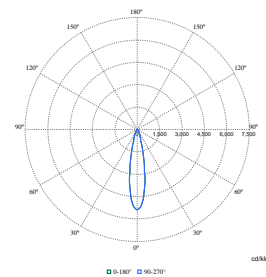

Order Code	Full Product Name	Rungon väri
910505102766	RS352B 27S/ROSE WIA-E MB ACC WH	Valkoinen
910505102768	RS352B 39S/PW930 DIA-VLC-E WB WH	Valkoinen
910505102760	RS352B 27S/827 PSU-E VWB BK	Musta
910505102767	RS352B 39S/830 WIA-E WB BK	Musta
910505102769	RS352B 39S/PW930 WIA-E WB BK	Musta

Suorituskyky alussa (IEC-yhteensopiva)

Order Code	Full Product Name	Kromaattisuus alussa
910505102761	RS352B 27S/830 PSU-E WB WH	(0.434, 0.403) SDCM <2
910505102762	RS352B 27S/840 PSU-E WB WH	(0.382, 0.380) SDCM <2
910505102763	RS352B 27S/CH WIA-E MB ACC WH	(0.458, 0.410) SDCM <2
910505102764	RS352B 27S/FR WIA-E MB ACC WH	(0.343, 0.331) SDCM <3
910505102765	RS352B 27S/PC930 WIA-E WB ACC WH	(0.422, 0.386) SDCM <2

Order Code	Full Product Name	Kromaattisuus alussa
910505102766	RS352B 27S/ROSE WIA-E MB ACC WH	(0.478, 0.382) SDCM <2
910505102768	RS352B 39S/PW930 DIA-VLC-E WB WH	(0.422, 0.386) SDCM <2
910505102760	RS352B 27S/827 PSU-E VWB BK	(0.458, 0.410) SDCM <2
910505102767	RS352B 39S/830 WIA-E WB BK	(0.434, 0.403) SDCM <2
910505102769	RS352B 39S/PW930 WIA-E WB BK	(0.422, 0.386) SDCM <2

Polar Wide Diagrams

Polar Normal (separate) - RS352BI -
910505102766

Polar Normal (separate) - RS352BI -
910505102762

Polar Normal (separate) - RS352BI -
910505102763