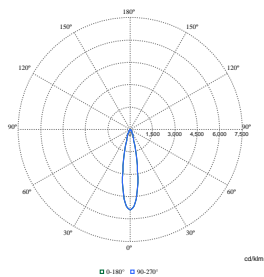

Order Code	Full Product Name	Rungon väri
910505102766	RS352B 27S/ROSE WIA-E MB ACC WH	Valkoinen
910505102768	RS352B 39S/PW930 DIA-VLC-E WB WH	Valkoinen
910505102760	RS352B 27S/827 PSU-E VWB BK	Musta
910505102767	RS352B 39S/830 WIA-E WB BK	Musta
910505102769	RS352B 39S/PW930 WIA-E WB BK	Musta

Suorituskyky alussa (IEC-yhteensopiva)

Order Code	Full Product Name	Kromaattisuus alussa
910505102761	RS352B 27S/830 PSU-E WB WH	(0.434, 0.403) SDCM <2
910505102762	RS352B 27S/840 PSU-E WB WH	(0.382, 0.380) SDCM <2
910505102763	RS352B 27S/CH WIA-E MB ACC WH	(0.458, 0.410) SDCM <2
910505102764	RS352B 27S/FR WIA-E MB ACC WH	(0.343, 0.331) SDCM <3
910505102765	RS352B 27S/PC930 WIA-E WB ACC WH	(0.422, 0.386) SDCM <2

Order Code	Full Product Name	Kromaattisuus alussa
910505102766	RS352B 27S/ROSE WIA-E MB ACC WH	(0.478, 0.382) SDCM <2
910505102768	RS352B 39S/PW930 DIA-VLC-E WB WH	(0.422, 0.386) SDCM <2
910505102760	RS352B 27S/827 PSU-E VWB BK	(0.458, 0.410) SDCM <2
910505102767	RS352B 39S/830 WIA-E WB BK	(0.434, 0.403) SDCM <2
910505102769	RS352B 39S/PW930 WIA-E WB BK	(0.422, 0.386) SDCM <2

Polar Wide Diagrams

Polar Normal (separate) - RS352BI -
910505102766

Polar Normal (separate) - RS352BI -
910505102762

Polar Normal (separate) - RS352BI -
910505102763