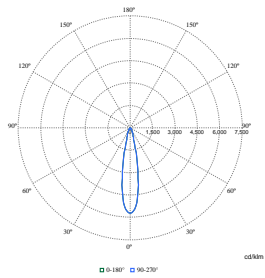

Polar Normal (separate) - RS352BI - 910505102764