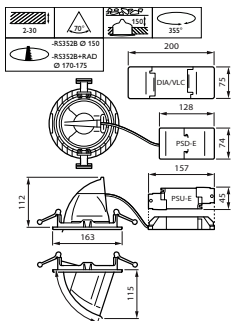

GreenSpace Accent Elbow Gen2

Features

- Serviceable and upgradeable with standard tools
- Equipped with state-of-the-art PerfectAccent reflector optics
- Reduced carbon footprint due to high efficacy
- Available with fresh food LED lighting recipes and LED flavors
- Wired (DALI) and wireless connectivity options
- Optional front glass (recommended for dusty environments)

Application

- Supermarkets and hypermarkets
- Large retail
- Shopping malls

Warnings and Safety

- All photometrical data is calculated without optional front glass. Flux should be reduced by 3.5% when using front glass.
- Cleaning of the optic should be done only with pressurized air. Touching the LED or reflector is forbidden. For food preparation areas and areas with high levels of dust, we strongly advise the use of the optional front glass, as it can be cleaned with a dry microfiber cloth.
- During maintenance, the product must be switched off and cooled down.
- The product must be installed out of arm's reach. Manipulating the product when hot is possible only with an insulated glove.

Versions

RS352B GreenSpace Accent Elbow Black

Dimensional drawing