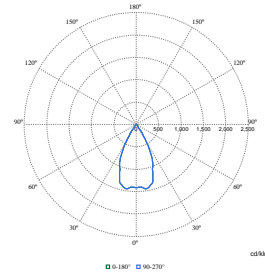

Polar Normal (separate) - RS352BI - 910505102760