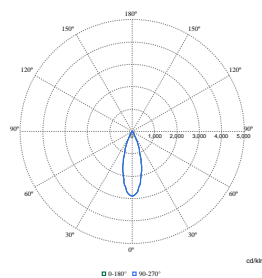

Order Code	Full Product Name	Housing Color
910505102766	RS352B 27S/ROSE WIA-E MB ACC WH	White
910505102768	RS352B 39S/PW930 DIA-VLC-E WB WH	White
910505102760	RS352B 27S/827 PSU-E VWB BK	Black
910505102767	RS352B 39S/830 WIA-E WB BK	Black
910505102769	RS352B 39S/PW930 WIA-E WB BK	Black

Initial Performance (IEC Compliant)

Order Code	Full Product Name	Initial chromaticity
910505102761	RS352B 27S/830 PSU-E WB WH	(0.434, 0.403) SDCM <2
910505102762	RS352B 27S/840 PSU-E WB WH	(0.382, 0.380) SDCM <2
910505102763	RS352B 27S/CH WIA-E MB ACC WH	(0.458, 0.410) SDCM <2
910505102764	RS352B 27S/FR WIA-E MB ACC WH	(0.343, 0.331) SDCM <3
910505102765	RS352B 27S/PC930 WIA-E WB ACC WH	(0.422, 0.386) SDCM <2

Order Code	Full Product Name	Initial chromaticity
910505102766	RS352B 27S/ROSE WIA-E MB ACC WH	(0.478, 0.382) SDCM <2
910505102768	RS352B 39S/PW930 DIA-VLC-E WB WH	(0.422, 0.386) SDCM <2
910505102760	RS352B 27S/827 PSU-E VWB BK	(0.458, 0.410) SDCM <2
910505102767	RS352B 39S/830 WIA-E WB BK	(0.434, 0.403) SDCM <2
910505102769	RS352B 39S/PW930 WIA-E WB BK	(0.422, 0.386) SDCM <2

Polar Wide Diagrams

Polar Normal (separate) - RS352BI - 910505102762