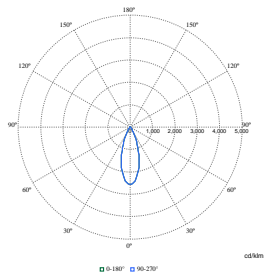

Polar Normal (separate) - RS352BI - 910505102768