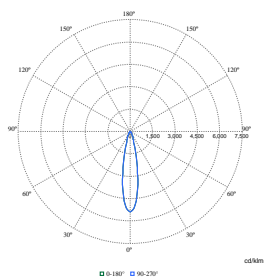

Order Code	Full Product Name	Housing Color
910505102766	RS352B 27S/ROSE WIA-E MB ACC WH	White
910505102768	RS352B 39S/PW930 DIA-VLC-E WB WH	White
910505102760	RS352B 27S/827 PSU-E VWB BK	Black
910505102767	RS352B 39S/830 WIA-E WB BK	Black
910505102769	RS352B 39S/PW930 WIA-E WB BK	Black

Initial Performance (IEC Compliant)

Order Code	Full Product Name	Initial chromaticity
910505102761	RS352B 27S/830 PSU-E WB WH	(0.434, 0.403) SDCM <2
910505102762	RS352B 27S/840 PSU-E WB WH	(0.382, 0.380) SDCM <2
910505102763	RS352B 27S/CH WIA-E MB ACC WH	(0.458, 0.410) SDCM <2
910505102764	RS352B 27S/FR WIA-E MB ACC WH	(0.343, 0.331) SDCM <3
910505102765	RS352B 27S/PC930 WIA-E WB ACC WH	(0.422, 0.386) SDCM <2

Order Code	Full Product Name	Initial chromaticity
910505102766	RS352B 27S/ROSE WIA-E MB ACC WH	(0.478, 0.382) SDCM <2
910505102768	RS352B 39S/PW930 DIA-VLC-E WB WH	(0.422, 0.386) SDCM <2
910505102760	RS352B 27S/827 PSU-E VWB BK	(0.458, 0.410) SDCM <2
910505102767	RS352B 39S/830 WIA-E WB BK	(0.434, 0.403) SDCM <2
910505102769	RS352B 39S/PW930 WIA-E WB BK	(0.422, 0.386) SDCM <2

Polar Wide Diagrams

Polar Normal (separate) - RS352BI - 910505102766