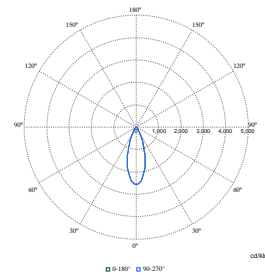

Polar Normal (separate) - RS352BI - 910505102769