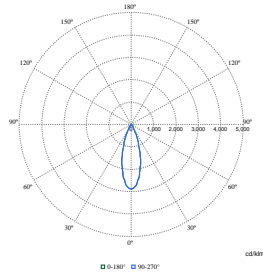

Polar Normal (separate) - RS352BI - 910505102761