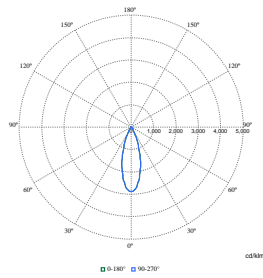

Polar Normal (separate) - RS352BI - 910505102765