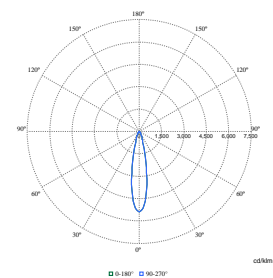

Order Code	Full Product Name	Housing Color
910505102766	RS352B 27S/ROSE WIA-E MB ACC WH	White
910505102768	RS352B 39S/PW930 DIA-VLC-E WB WH	White
910505102760	RS352B 27S/827 PSU-E VWB BK	Black
910505102767	RS352B 39S/830 WIA-E WB BK	Black
910505102769	RS352B 39S/PW930 WIA-E WB BK	Black

Initial Performance (IEC Compliant)

Order Code	Full Product Name	Initial chromaticity
910505102761	RS352B 27S/830 PSU-E WB WH	(0.434, 0.403) SDCM <2
910505102762	RS352B 27S/840 PSU-E WB WH	(0.382, 0.380) SDCM <2
910505102763	RS352B 27S/CH WIA-E MB ACC WH	(0.458, 0.410) SDCM <2
910505102764	RS352B 27S/FR WIA-E MB ACC WH	(0.343, 0.331) SDCM <3
910505102765	RS352B 27S/PC930 WIA-E WB ACC WH	(0.422, 0.386) SDCM <2

Order Code	Full Product Name	Initial chromaticity
910505102766	RS352B 27S/ROSE WIA-E MB ACC WH	(0.478, 0.382) SDCM <2
910505102768	RS352B 39S/PW930 DIA-VLC-E WB WH	(0.422, 0.386) SDCM <2
910505102760	RS352B 27S/827 PSU-E VWB BK	(0.458, 0.410) SDCM <2
910505102767	RS352B 39S/830 WIA-E WB BK	(0.434, 0.403) SDCM <2
910505102769	RS352B 39S/PW930 WIA-E WB BK	(0.422, 0.386) SDCM <2

Polar Wide Diagrams

Polar Normal (separate) - RS352BI - 910505102763