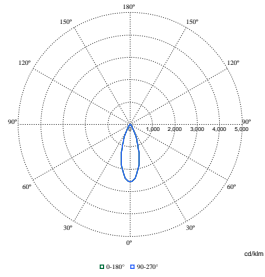

Polar Wide Diagrams

Polar Normal (separate) - RS352BI - 910505102766

Polar Normal (separate) - RS352BI - 910505102762

Polar Normal (separate) - RS352BI - 910505102763

GreenSpace Accent Elbow Gen2

Polar Wide Diagrams