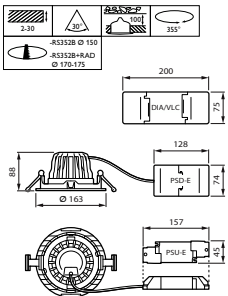

GreenSpace Accent Fixed Gen2

Funktioner

- Kan underhållas och uppgraderas med standardverktyg
- Utrustad med den senaste PerfectAccent-reflektoroptiken
- Minskat koldioxidavtryck tack vare hög effektivitet
- LED-belysningskoncept för fräska livsmedel och LED-utföranden finns
- Trådbundna (DALI) och trådlösa alternativ för uppkoppling
- Frontglas som tillval (rekommenderas för dammiga miljöer)

Användning

- Snabbköp och stormarknader
- Stora butikskedjor
- Gallerior

Varning och Säkerhet

- Alla fotometriska data beräknas utan valfritt frontglas. Flux bör minskas med 3,5 % vid användning av frontglas.
- Rengöring av optik bör endast göras med tryckluft. Det är förbjudet att vidröra lysdiodlampan eller reflektorn. För matlagningsområden och områden med höga dammnivåer rekommenderar vi starkt att du använder det valfria frontglaset, eftersom det kan rengöras med en torr mikrofiberduk.
- Vid underhåll måste produkten stängas av och svalna.
- Produkten måste installeras utom räckhåll. Manipulering av produkten när den är varm är endast möjlig med en isolerad handske.

Måttskiss