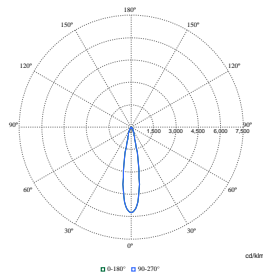

Polar Wide Diagrams

Polar Normal (separate) - RS350BI - 910505102745

Polar Normal (separate) - RS350BI - 910505102740

Polar Normal (separate) - RS350BI - 910505102748

Polar Normal (separate) - RS350BI - 910505102741