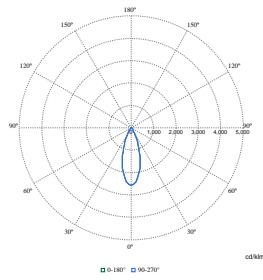

Polar Normal (separate) - RS350BI - 910505102749