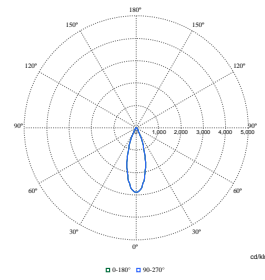

Polar Normal (separate) - RS350BI - 910505102742