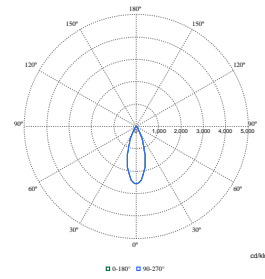

Polar Normal (separate) - RS350BI - 910505102748