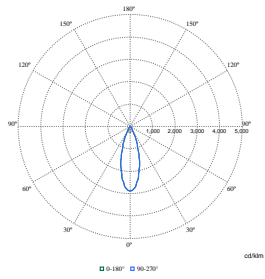

Polar Wide Diagrams

Polar Normal (separate) - RS350BI - 910505102745

Polar Normal (separate) - RS350BI - 910505102740

Polar Normal (separate) - RS350BI - 910505102748

Polar Normal (separate) - RS350BI - 910505102741