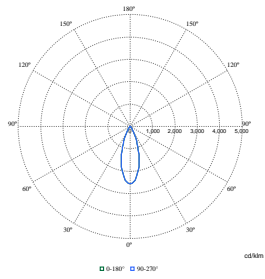

GreenSpace Accent Fixed Gen2

Polar Wide Diagrams

**Polar Normal (separate) - RS350BI -
910505102747**