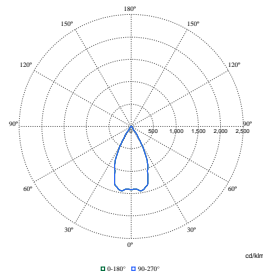

Polar Wide Diagrams

Polar Normal (separate) - RS350BI - 910505102745

Polar Normal (separate) - RS350BI - 910505102740

Polar Normal (separate) - RS350BI - 910505102748

Polar Normal (separate) - RS350BI - 910505102741