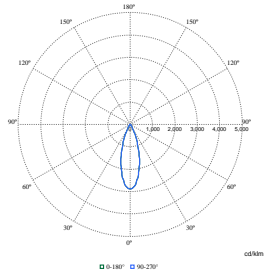

Polar Wide Diagrams

Polar Normal (separate) - RS350BI - 910505102741