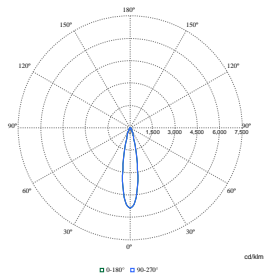

Polar Normal (separate) - RS350BI - 910505102743