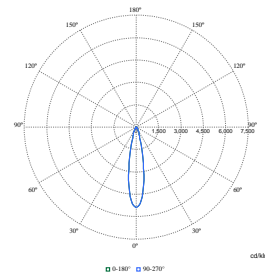

Polar Normal (separate) - RS350BI - 910505102746