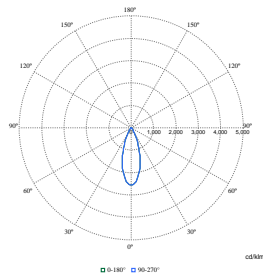

Polar Normal (separate) - RS350BI - 910505102749