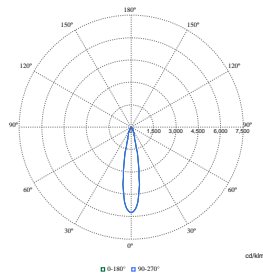

Polar Wide Diagrams

Polar Normal (separate) - RS350BI - 910505102745

Polar Normal (separate) - RS350BI - 910505102740

Polar Normal (separate) - RS350BI - 910505102748

Polar Normal (separate) - RS350BI - 910505102741