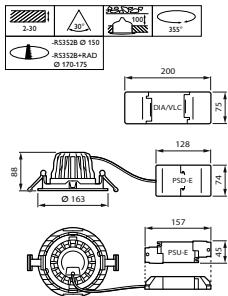

GreenSpace Accent Fixed Gen2

Funksjoner

- Kan repareres og oppgraderes med standardverktøy
- Utstyrt med toppmoderne PerfectAccent-reflektoroptikk
- Redusert karbonavtrykk på grunn av den høye effektiviteten
- Tilgjengelig med LED-lysprofiler for matvarer
- Kablede (DALI) og trådløse tilkoblingsmuligheter
- Valgfritt frontglass (anbefalt for støvete miljøer)

Søknad

- Supermarkeder og hypermarkeder
- Storhandel
- Kjøpesentre

Warnings and safety

- Alle fotometriske data er beregnet uten valgfritt frontglass. Fluks bør reduseres med 3,5 % ved bruk av frontglass.
- Rengjøring av optikken bør kun gjøres med trykkluft. Aldri berør LED eller reflektor. For matlagingsområder og områder med høye mengder støv anbefaler vi på det sterkeste bruk av det valgfrie frontglasset, da det kan rengjøres med en tørr mikrofiberklut.
- Under vedlikehold må produktet slås av og kjøles ned.
- Produktet må monteres utenfor umiddelbar rekkevidde. Manipulering av produktet når det er varmt er kun mulig med en isolert hanske.

Målskisse