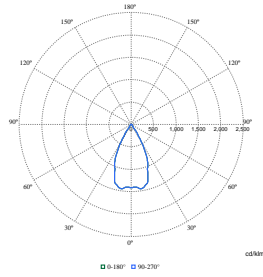

Polar Normal (separate) - RS350BI - 910505102740