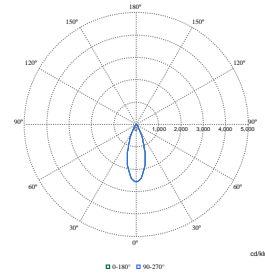

Polar Normal (separate) - RS350BI - 910505102748