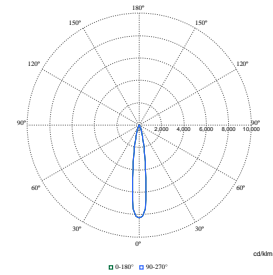

Order Code	Full Product Name	Medida de visibilidade do efeito estroboscópico (SVM)
59072400	RS321B 7S/830 PSU-E HWB WH	0,4
59073100	RS321B 7S/840 PSU-E HVWB WH	0,4
59076200	RS321B 12S/830 PSU-E HWB WH	0,4
59077900	RS321B 12S/PW930 PSU-E HMB FG WH	0,4

Desempenho inicial (em conformidade com a IEC)

Order Code	Full Product Name	Cromaticidade inicial
59065600	RS321B 17S/PW940 DIA-E HWB FG GR	(0.374, 0.364) SDCM <2
59078600	RS321B 12S/PW940 PSU-E HNB FG GR	(0.374, 0.364) SDCM <2
58995700	RS321B 17S/840 PSU-E HMB BK	(0.382, 0.380) SDCM <3
58997100	RS321B 20S/830 PSU-E HWB BK	(0.434, 0.403) SDCM <3
59064900	RS321B 7S/PC930 PSU-E HMB FG BK	(0.422, 0.386) SDCM <2
59074800	RS321B 7S/PW930 PSU-E HWB BK	(0.422, 0.386) SDCM <2
59075500	RS321B 7S/PW940 PSU-E HWB BK	(0.374, 0.364) SDCM <2
59079300	RS321B 12S/PC930 WIA-E HMB BK	(0.422, 0.386) SDCM <2

Order Code	Full Product Name	Cromaticidade inicial
58996400	RS321B 17S/PC930 WIA-E HMB WH	(0.422, 0.386) SDCM <2
58998800	RS321B 20S/PW940 DIA-E HMB WH	(0.374, 0.364) SDCM <2
59066300	RS321B 20S/PW930 WIA-E HMB WH	(0.422, 0.386) SDCM <2
59072400	RS321B 7S/830 PSU-E HWB WH	(0.434, 0.403) SDCM <3
59073100	RS321B 7S/840 PSU-E HVWB WH	(0.382, 0.380) SDCM <3
59076200	RS321B 12S/830 PSU-E HWB WH	(0.434, 0.403) SDCM <3
59077900	RS321B 12S/PW930 PSU-E HMB FG WH	(0.422, 0.386) SDCM <2

Polar Wide Diagrams

Polar Normal (separate) - RS320BI - 910505104590