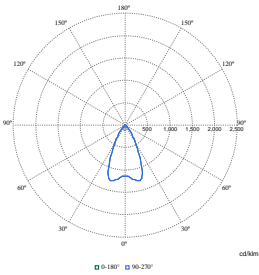

Order Code	Full Product Name	Medida de visibilidade do efeito estroboscópico (SVM)
59072400	RS321B 7S/830 PSU-E HWB WH	0,4
59073100	RS321B 7S/840 PSU-E HVWB WH	0,4
59076200	RS321B 12S/830 PSU-E HWB WH	0,4
59077900	RS321B 12S/PW930 PSU-E HMB FG WH	0,4

Desempenho inicial (em conformidade com a IEC)

Order Code	Full Product Name	Cromaticidade inicial
59065600	RS321B 17S/PW940 DIA-E HWB FG GR	(0.374, 0.364) SDCM <2
59078600	RS321B 12S/PW940 PSU-E HNB FG GR	(0.374, 0.364) SDCM <2
58995700	RS321B 17S/840 PSU-E HMB BK	(0.382, 0.380) SDCM <3
58997100	RS321B 20S/830 PSU-E HWB BK	(0.434, 0.403) SDCM <3
59064900	RS321B 7S/PC930 PSU-E HMB FG BK	(0.422, 0.386) SDCM <2
59074800	RS321B 7S/PW930 PSU-E HWB BK	(0.422, 0.386) SDCM <2
59075500	RS321B 7S/PW940 PSU-E HWB BK	(0.374, 0.364) SDCM <2
59079300	RS321B 12S/PC930 WIA-E HMB BK	(0.422, 0.386) SDCM <2

Order Code	Full Product Name	Cromaticidade inicial
58996400	RS321B 17S/PC930 WIA-E HMB WH	(0.422, 0.386) SDCM <2
58998800	RS321B 20S/PW940 DIA-E HMB WH	(0.374, 0.364) SDCM <2
59066300	RS321B 20S/PW930 WIA-E HMB WH	(0.422, 0.386) SDCM <2
59072400	RS321B 7S/830 PSU-E HWB WH	(0.434, 0.403) SDCM <3
59073100	RS321B 7S/840 PSU-E HVWB WH	(0.382, 0.380) SDCM <3
59076200	RS321B 12S/830 PSU-E HWB WH	(0.434, 0.403) SDCM <3
59077900	RS321B 12S/PW930 PSU-E HMB FG WH	(0.422, 0.386) SDCM <2

Polar Wide Diagrams

Polar Normal (separate) - RS320BI - 910505104585