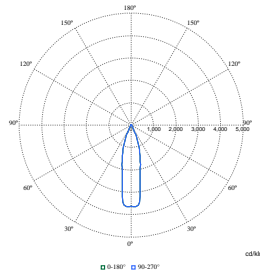

Order Code	Full Product Name	Medida de visibilidade do efeito estroboscópico (SVM)
59072400	RS321B 7S/830 PSU-E HWB WH	0,4
59073100	RS321B 7S/840 PSU-E HVWB WH	0,4
59076200	RS321B 12S/830 PSU-E HWB WH	0,4
59077900	RS321B 12S/PW930 PSU-E HMB FG WH	0,4

Desempenho inicial (em conformidade com a IEC)

Order Code	Full Product Name	Cromaticidade inicial
59065600	RS321B 17S/PW940 DIA-E HWB FG GR	(0.374, 0.364) SDCM <2
59078600	RS321B 12S/PW940 PSU-E HNB FG GR	(0.374, 0.364) SDCM <2
58995700	RS321B 17S/840 PSU-E HMB BK	(0.382, 0.380) SDCM <3
58997100	RS321B 20S/830 PSU-E HWB BK	(0.434, 0.403) SDCM <3
59064900	RS321B 7S/PC930 PSU-E HMB FG BK	(0.422, 0.386) SDCM <2
59074800	RS321B 7S/PW930 PSU-E HWB BK	(0.422, 0.386) SDCM <2
59075500	RS321B 7S/PW940 PSU-E HWB BK	(0.374, 0.364) SDCM <2
59079300	RS321B 12S/PC930 WIA-E HMB BK	(0.422, 0.386) SDCM <2

Order Code	Full Product Name	Cromaticidade inicial
58996400	RS321B 17S/PC930 WIA-E HMB WH	(0.422, 0.386) SDCM <2
58998800	RS321B 20S/PW940 DIA-E HMB WH	(0.374, 0.364) SDCM <2
59066300	RS321B 20S/PW930 WIA-E HMB WH	(0.422, 0.386) SDCM <2
59072400	RS321B 7S/830 PSU-E HWB WH	(0.434, 0.403) SDCM <3
59073100	RS321B 7S/840 PSU-E HVWB WH	(0.382, 0.380) SDCM <3
59076200	RS321B 12S/830 PSU-E HWB WH	(0.434, 0.403) SDCM <3
59077900	RS321B 12S/PW930 PSU-E HMB FG WH	(0.422, 0.386) SDCM <2

Polar Wide Diagrams

Polar Normal (separate) - RS320BI - 910505104589