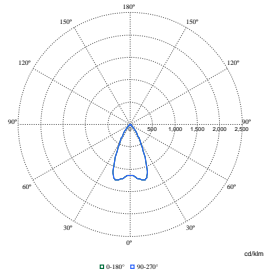

GreenSpace Evo Mini Adjustable

Order Code	Full Product Name	Aanvankelijke kleurkwaliteit	Order Code	Full Product Name	Aanvankelijke kleurkwaliteit
8720169590731	RS321B 7S/840 PSU-E HVWB WH	(0.382, 0.380) SDCM <3	8720169590779	RS321B 12S/PW930 PSU-E HMB FG WH	(0.422, 0.386) SDCM <2
8720169590762	RS321B 12S/830 PSU-E HWB WH	(0.434, 0.403) SDCM <3			

Polar Wide Diagrams

Polar Normal (separate) - RS320BI - 910505104585