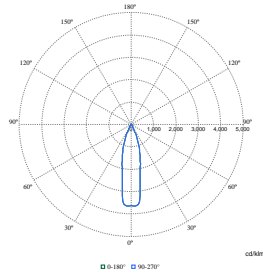

GreenSpace Evo Mini Adjustable

Order Code	Full Product Name	Aanvankelijke kleurkwaliteit	Order Code	Full Product Name	Aanvankelijke kleurkwaliteit
8720169590731	RS321B 7S/840 PSU-E HVWB WH	(0.382, 0.380) SDCM <3	8720169590779	RS321B 12S/PW930 PSU-E HMB FG WH	(0.422, 0.386) SDCM <2
8720169590762	RS321B 12S/830 PSU-E HWB WH	(0.434, 0.403) SDCM <3			

Polar Wide Diagrams

Polar Normal (separate) - RS320BI - 910505104589