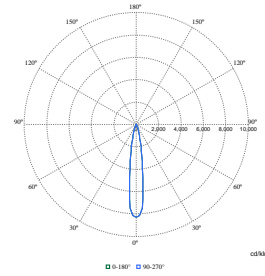

GreenSpace Evo Mini Adjustable

Order Code	Full Product Name	Aanvankelijke kleurkwaliteit	Order Code	Full Product Name	Aanvankelijke kleurkwaliteit
8720169590731	RS321B 7S/840 PSU-E HVWB WH	(0.382, 0.380) SDCM <3	8720169590779	RS321B 12S/PW930 PSU-E HMB FG WH	(0.422, 0.386) SDCM <2
8720169590762	RS321B 12S/830 PSU-E HWB WH	(0.434, 0.403) SDCM <3			

Polar Wide Diagrams

Polar Normal (separate) - RS320BI - 910505104590