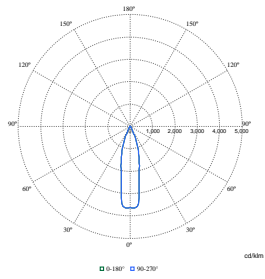

Polar Wide Diagrams

Polar Normal (separate) - RS320BI - 910505104591