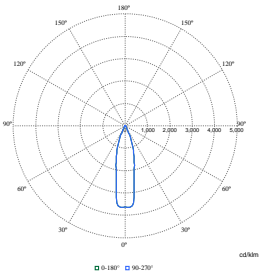

GreenSpace Evo Mini Adjustable

Order Code	Full Product Name	Housing Colour	Ingress protection code
910505104569	RS321B 17S/PW940 DIA-E HWB FG GR	Grey	IP20/54
910505104587	RS321B 7S/PW940 PSU-E HWB BK	Black	IP20
910505104570	RS321B 20S/PW930 WIA-E HMB WH	White	IP20

Order Code	Full Product Name	Housing Colour	Ingress protection code
910505104584	RS321B 7S/830 PSU-E HWB WH	White	IP20
910505104589	RS321B 12S/PW930 PSU-E HMB FG WH	White	IP20/54

Approval and Application

Order Code	Full Product Name	Stroboscopic effect
910505104569	RS321B 17S/PW940 DIA-E HWB FG GR	0.4
910505104587	RS321B 7S/PW940 PSU-E HWB BK	0.4
910505104570	RS321B 20S/PW930 WIA-E HMB WH	0.5

Order Code	Full Product Name	Stroboscopic effect
910505104584	RS321B 7S/830 PSU-E HWB WH	0.4
910505104589	RS321B 12S/PW930 PSU-E HMB FG WH	0.4

Initial Performance (IEC Compliant)

Order Code	Full Product Name	Initial chromaticity
910505104569	RS321B 17S/PW940 DIA-E HWB FG GR	(0.374, 0.364) SDCM <2
910505104587	RS321B 7S/PW940 PSU-E HWB BK	(0.374, 0.364) SDCM <2
910505104570	RS321B 20S/PW930 WIA-E HMB WH	(0.422, 0.386) SDCM <2

Order Code	Full Product Name	Initial chromaticity
910505104584	RS321B 7S/830 PSU-E HWB WH	(0.434, 0.403) SDCM <3
910505104589	RS321B 12S/PW930 PSU-E HMB FG WH	(0.422, 0.386) SDCM <2

Polar Wide Diagrams

Polar Normal (separate) - RS320BI - 910505104589