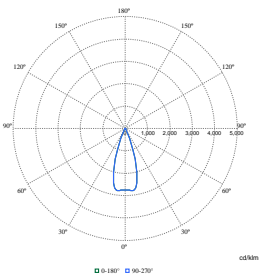

Polar Normal (separate) - RS320BI - 910505104569