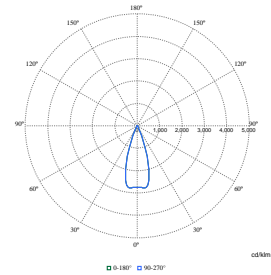

GreenSpace Evo Mini Adjustable

Order Code	Full Product Name	Housing Colour	Ingress protection code
910505104569	RS321B 17S/PW940 DIA-E HWB FG GR	Grey	IP20/54
910505104587	RS321B 7S/PW940 PSU-E HWB BK	Black	IP20
910505104570	RS321B 20S/PW930 WIA-E HMB WH	White	IP20

Order Code	Full Product Name	Housing Colour	Ingress protection code
910505104584	RS321B 7S/830 PSU-E HWB WH	White	IP20
910505104589	RS321B 12S/PW930 PSU-E HMB FG WH	White	IP20/54

Approval and Application

Order Code	Full Product Name	Stroboscopic effect
910505104569	RS321B 17S/PW940 DIA-E HWB FG GR	0.4
910505104587	RS321B 7S/PW940 PSU-E HWB BK	0.4
910505104570	RS321B 20S/PW930 WIA-E HMB WH	0.5

Order Code	Full Product Name	Stroboscopic effect
910505104584	RS321B 7S/830 PSU-E HWB WH	0.4
910505104589	RS321B 12S/PW930 PSU-E HMB FG WH	0.4

Initial Performance (IEC Compliant)

Order Code	Full Product Name	Initial chromaticity
910505104569	RS321B 17S/PW940 DIA-E HWB FG GR	(0.374, 0.364) SDCM <2
910505104587	RS321B 7S/PW940 PSU-E HWB BK	(0.374, 0.364) SDCM <2
910505104570	RS321B 20S/PW930 WIA-E HMB WH	(0.422, 0.386) SDCM <2

Order Code	Full Product Name	Initial chromaticity
910505104584	RS321B 7S/830 PSU-E HWB WH	(0.434, 0.403) SDCM <3
910505104589	RS321B 12S/PW930 PSU-E HMB FG WH	(0.422, 0.386) SDCM <2

Polar Wide Diagrams

Polar Normal (separate) - RS320BI - 910505104584