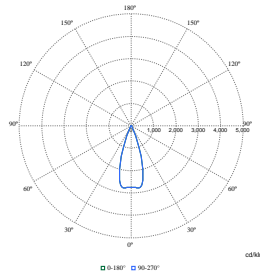

GreenSpace Evo Mini Adjustable

Order Code	Full Product Name	Housing Colour	Ingress protection code
910505104569	RS321B 17S/PW940 DIA-E HWB FG GR	Grey	IP20/54
910505104587	RS321B 7S/PW940 PSU-E HWB BK	Black	IP20
910505104570	RS321B 20S/PW930 WIA-E HMB WH	White	IP20

Order Code	Full Product Name	Housing Colour	Ingress protection code
910505104584	RS321B 7S/830 PSU-E HWB WH	White	IP20
910505104589	RS321B 12S/PW930 PSU-E HMB FG WH	White	IP20/54

Approval and Application

Order Code	Full Product Name	Stroboscopic effect
910505104569	RS321B 17S/PW940 DIA-E HWB FG GR	0.4
910505104587	RS321B 7S/PW940 PSU-E HWB BK	0.4
910505104570	RS321B 20S/PW930 WIA-E HMB WH	0.5

Order Code	Full Product Name	Stroboscopic effect
910505104584	RS321B 7S/830 PSU-E HWB WH	0.4
910505104589	RS321B 12S/PW930 PSU-E HMB FG WH	0.4

Initial Performance (IEC Compliant)

Order Code	Full Product Name	Initial chromaticity
910505104569	RS321B 17S/PW940 DIA-E HWB FG GR	(0.374, 0.364) SDCM <2
910505104587	RS321B 7S/PW940 PSU-E HWB BK	(0.374, 0.364) SDCM <2
910505104570	RS321B 20S/PW930 WIA-E HMB WH	(0.422, 0.386) SDCM <2

Order Code	Full Product Name	Initial chromaticity
910505104584	RS321B 7S/830 PSU-E HWB WH	(0.434, 0.403) SDCM <3
910505104589	RS321B 12S/PW930 PSU-E HMB FG WH	(0.422, 0.386) SDCM <2

Polar Wide Diagrams

Polar Normal (separate) - RS320BI - 910505104587