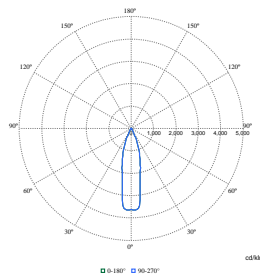

Polar Normal (separate) - RS320BI - 910505104570