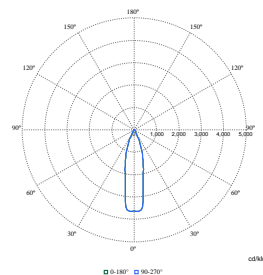

Initial Performance (IEC Compliant)

Order Code	Full Product Name	Initial chromaticity
910505104569	RS321B 17S/PW940 DIA-E HWB FG GR	(0.374, 0.364) SDCM <2
910505104590	RS321B 12S/PW940 PSU-E HNB FG GR	(0.374, 0.364) SDCM <2
910505102998	RS321B 17S/840 PSU-E HMB BK	(0.382, 0.380) SDCM <3
910505104501	RS321B 20S/830 PSU-E HWB BK	(0.434, 0.403) SDCM <3
910505104568	RS321B 7S/PC930 PSU-E HMB FG BK	(0.422, 0.386) SDCM <2
910505104586	RS321B 7S/PW930 PSU-E HWB BK	(0.422, 0.386) SDCM <2
910505104587	RS321B 7S/PW940 PSU-E HWB BK	(0.374, 0.364) SDCM <2
910505104591	RS321B 12S/PC930 WIA-E HMB BK	(0.422, 0.386) SDCM <2

Order Code	Full Product Name	Initial chromaticity
910505102999	RS321B 17S/PC930 WIA-E HMB WH	(0.422, 0.386) SDCM <2
910505104502	RS321B 20S/PW940 DIA-E HMB WH	(0.374, 0.364) SDCM <2
910505104570	RS321B 20S/PW930 WIA-E HMB WH	(0.422, 0.386) SDCM <2
910505104584	RS321B 7S/830 PSU-E HWB WH	(0.434, 0.403) SDCM <3
910505104585	RS321B 7S/840 PSU-E HVWB WH	(0.382, 0.380) SDCM <3
910505104588	RS321B 12S/830 PSU-E HWB WH	(0.434, 0.403) SDCM <3
910505104589	RS321B 12S/PW930 PSU-E HMB FG WH	(0.422, 0.386) SDCM <2

Polar Wide Diagrams

Polar Normal (separate) - RS320BI - 910505104585

Polar Normal (separate) - RS320BI - 910505104589

Polar Normal (separate) - RS320BI - 910505104590