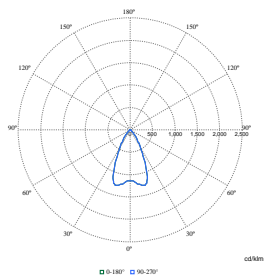

Initial Performance (IEC Compliant)

Order Code	Full Product Name	Initial chromaticity
910505104569	RS321B 17S/PW940 DIA-E HWB FG GR	(0.374, 0.364) SDCM <2
910505104590	RS321B 12S/PW940 PSU-E HNB FG GR	(0.374, 0.364) SDCM <2
910505102998	RS321B 17S/840 PSU-E HMB BK	(0.382, 0.380) SDCM <3
910505104501	RS321B 20S/830 PSU-E HWB BK	(0.434, 0.403) SDCM <3
910505104568	RS321B 7S/PC930 PSU-E HMB FG BK	(0.422, 0.386) SDCM <2
910505104586	RS321B 7S/PW930 PSU-E HWB BK	(0.422, 0.386) SDCM <2
910505104587	RS321B 7S/PW940 PSU-E HWB BK	(0.374, 0.364) SDCM <2
910505104591	RS321B 12S/PC930 WIA-E HMB BK	(0.422, 0.386) SDCM <2

Order Code	Full Product Name	Initial chromaticity
910505102999	RS321B 17S/PC930 WIA-E HMB WH	(0.422, 0.386) SDCM <2
910505104502	RS321B 20S/PW940 DIA-E HMB WH	(0.374, 0.364) SDCM <2
910505104570	RS321B 20S/PW930 WIA-E HMB WH	(0.422, 0.386) SDCM <2
910505104584	RS321B 7S/830 PSU-E HWB WH	(0.434, 0.403) SDCM <3
910505104585	RS321B 7S/840 PSU-E HVWB WH	(0.382, 0.380) SDCM <3
910505104588	RS321B 12S/830 PSU-E HWB WH	(0.434, 0.403) SDCM <3
910505104589	RS321B 12S/PW930 PSU-E HMB FG WH	(0.422, 0.386) SDCM <2

Polar Wide Diagrams

Polar Normal (separate) - RS320BI - 910505104585

Polar Normal (separate) - RS320BI - 910505104589

Polar Normal (separate) - RS320BI - 910505104590