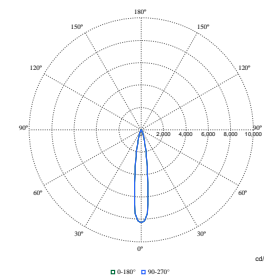

Initial Performance (IEC Compliant)

Order Code	Full Product Name	Initial chromaticity
910505104569	RS321B 17S/PW940 DIA-E HWB FG GR	(0.374, 0.364) SDCM <2
910505104590	RS321B 12S/PW940 PSU-E HNB FG GR	(0.374, 0.364) SDCM <2
910505102998	RS321B 17S/840 PSU-E HMB BK	(0.382, 0.380) SDCM <3
910505104501	RS321B 20S/830 PSU-E HWB BK	(0.434, 0.403) SDCM <3
910505104568	RS321B 7S/PC930 PSU-E HMB FG BK	(0.422, 0.386) SDCM <2
910505104586	RS321B 7S/PW930 PSU-E HWB BK	(0.422, 0.386) SDCM <2
910505104587	RS321B 7S/PW940 PSU-E HWB BK	(0.374, 0.364) SDCM <2
910505104591	RS321B 12S/PC930 WIA-E HMB BK	(0.422, 0.386) SDCM <2

Order Code	Full Product Name	Initial chromaticity
910505102999	RS321B 17S/PC930 WIA-E HMB WH	(0.422, 0.386) SDCM <2
910505104502	RS321B 20S/PW940 DIA-E HMB WH	(0.374, 0.364) SDCM <2
910505104570	RS321B 20S/PW930 WIA-E HMB WH	(0.422, 0.386) SDCM <2
910505104584	RS321B 7S/830 PSU-E HWB WH	(0.434, 0.403) SDCM <3
910505104585	RS321B 7S/840 PSU-E HVWB WH	(0.382, 0.380) SDCM <3
910505104588	RS321B 12S/830 PSU-E HWB WH	(0.434, 0.403) SDCM <3
910505104589	RS321B 12S/PW930 PSU-E HMB FG WH	(0.422, 0.386) SDCM <2

Polar Wide Diagrams

Polar Normal (separate) - RS320BI - 910505104585

Polar Normal (separate) - RS320BI - 910505104589

Polar Normal (separate) - RS320BI - 910505104590