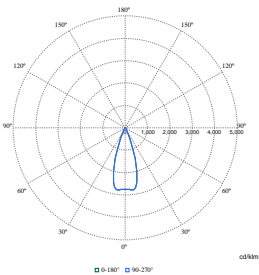

Initial Performance (IEC Compliant)

Order Code	Full Product Name	Initial chromaticity
910505102988	RS320B 12S/830 PSU-E HWB WH	(0.434, 0.403) SDCM <3
910505102989	RS320B 12S/PW930 PSU-E HMB FG WH	(0.422, 0.386) SDCM <2
910505102993	RS320B 17S/PC930 WIA-E HMB WH	(0.422, 0.386) SDCM <2
910505102995	RS320B 20S/PW930 WIA-E HMB WH	(0.422, 0.386) SDCM <2
910505102996	RS320B 20S/PW940 DIA-E HMB WH	(0.374, 0.364) SDCM <2
910505104579	RS320B 7S/830 PSU-E HWB WH	(0.434, 0.403) SDCM <3
910505104580	RS320B 7S/840 PSU-E HVWB WH	(0.382, 0.380) SDCM <3
910505102992	RS320B 17S/PW940 DIA-E HWB FG GR	(0.374, 0.364) SDCM <2

Order Code	Full Product Name	Initial chromaticity
910505102997	RS320B 12S/PW940 PSU-E HNB FG GR	(0.374, 0.364) SDCM <2
910505102990	RS320B 12S/PC930 WIA-E HMB BK	(0.422, 0.386) SDCM <2
910505102991	RS320B 17S/840 PSU-E HMB BK	(0.382, 0.380) SDCM <3
910505102994	RS320B 20S/830 PSU-E HWB BK	(0.434, 0.403) SDCM <3
910505104581	RS320B 7S/PW930 PSU-E HWB BK	(0.422, 0.386) SDCM <2
910505104582	RS320B 7S/PW940 PSU-E HWB BK	(0.374, 0.364) SDCM <2
910505104583	RS320B 7S/PC930 PSU-E HMB FG BK	(0.422, 0.386) SDCM <2

Polar Wide Diagrams

Polar Normal (separate) - RS320BI - 910505102992

Polar Normal (separate) - RS320BI - 910505102991

Polar Normal (separate) - RS320BI - 910505102988