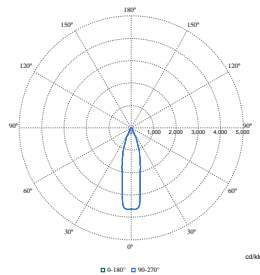

Initial Performance (IEC Compliant)

Order Code	Full Product Name	Initial chromaticity
910505102988	RS320B 12S/830 PSU-E HWB WH	(0.434, 0.403) SDCM <3
910505102989	RS320B 12S/PW930 PSU-E HMB FG WH	(0.422, 0.386) SDCM <2
910505102993	RS320B 17S/PC930 WIA-E HMB WH	(0.422, 0.386) SDCM <2
910505102995	RS320B 20S/PW930 WIA-E HMB WH	(0.422, 0.386) SDCM <2
910505102996	RS320B 20S/PW940 DIA-E HMB WH	(0.374, 0.364) SDCM <2
910505104579	RS320B 7S/830 PSU-E HWB WH	(0.434, 0.403) SDCM <3
910505104580	RS320B 7S/840 PSU-E HVWB WH	(0.382, 0.380) SDCM <3
910505102992	RS320B 17S/PW940 DIA-E HWB FG GR	(0.374, 0.364) SDCM <2

Order Code	Full Product Name	Initial chromaticity
910505102997	RS320B 12S/PW940 PSU-E HNB FG GR	(0.374, 0.364) SDCM <2
910505102990	RS320B 12S/PC930 WIA-E HMB BK	(0.422, 0.386) SDCM <2
910505102991	RS320B 17S/840 PSU-E HMB BK	(0.382, 0.380) SDCM <3
910505102994	RS320B 20S/830 PSU-E HWB BK	(0.434, 0.403) SDCM <3
910505104581	RS320B 7S/PW930 PSU-E HWB BK	(0.422, 0.386) SDCM <2
910505104582	RS320B 7S/PW940 PSU-E HWB BK	(0.374, 0.364) SDCM <2
910505104583	RS320B 7S/PC930 PSU-E HMB FG BK	(0.422, 0.386) SDCM <2

Polar Wide Diagrams

Polar Normal (separate) - RS320BI - 910505102992

Polar Normal (separate) - RS320BI - 910505102991

Polar Normal (separate) - RS320BI - 910505102988