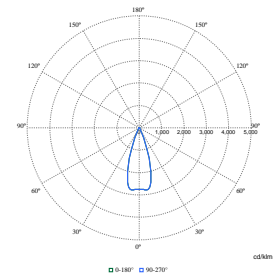

Initial Performance (IEC Compliant)

Order Code	Full Product Name	Initial chromaticity
910505102988	RS320B 12S/830 PSU-E HWB WH	(0.434, 0.403) SDCM <3
910505102989	RS320B 12S/PW930 PSU-E HMB FG WH	(0.422, 0.386) SDCM <2
910505102993	RS320B 17S/PC930 WIA-E HMB WH	(0.422, 0.386) SDCM <2
910505102995	RS320B 20S/PW930 WIA-E HMB WH	(0.422, 0.386) SDCM <2
910505102996	RS320B 20S/PW940 DIA-E HMB WH	(0.374, 0.364) SDCM <2
910505104579	RS320B 7S/830 PSU-E HWB WH	(0.434, 0.403) SDCM <3
910505104580	RS320B 7S/840 PSU-E HVWB WH	(0.382, 0.380) SDCM <3
910505102992	RS320B 17S/PW940 DIA-E HWB FG GR	(0.374, 0.364) SDCM <2

Order Code	Full Product Name	Initial chromaticity
910505102997	RS320B 12S/PW940 PSU-E HNB FG GR	(0.374, 0.364) SDCM <2
910505102990	RS320B 12S/PC930 WIA-E HMB BK	(0.422, 0.386) SDCM <2
910505102991	RS320B 17S/840 PSU-E HMB BK	(0.382, 0.380) SDCM <3
910505102994	RS320B 20S/830 PSU-E HWB BK	(0.434, 0.403) SDCM <3
910505104581	RS320B 7S/PW930 PSU-E HWB BK	(0.422, 0.386) SDCM <2
910505104582	RS320B 7S/PW940 PSU-E HWB BK	(0.374, 0.364) SDCM <2
910505104583	RS320B 7S/PC930 PSU-E HMB FG BK	(0.422, 0.386) SDCM <2

Polar Wide Diagrams

Polar Normal (separate) - RS320BI - 910505102992

Polar Normal (separate) - RS320BI - 910505102991

Polar Normal (separate) - RS320BI - 910505102988