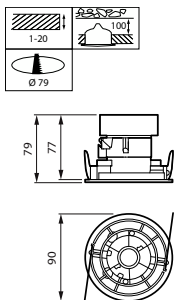

Dimensional drawing