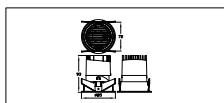

Dimensional drawing