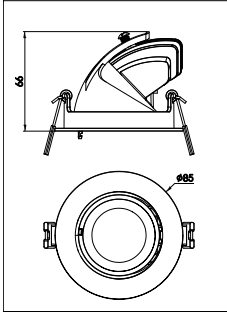

Application

- Retail
- Hospitality
- Fashion

GreenSpace Accent Elbow GCGM

Dimensional drawing

Light Technical

Color rendering index (CRI) >90

Operating and Electrical

Protection class IEC Safety class II
 Input Voltage 200 to 240 V
 Line Frequency 50 to 60 Hz