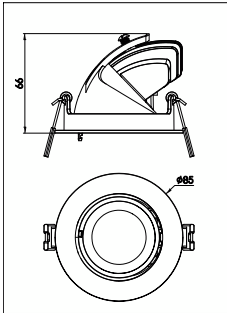

Application

- Retail
- Hospitality
- Fashion

GreenSpace Accent Elbow RS305B

Dimensional drawing

Light Technical

Color rendering index (CRI) >90

Operating and Electrical

Protection class IEC Safety class II