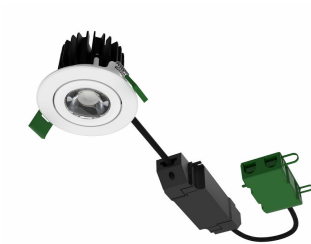

CoreLine Recessed Spot gen2
D68mm 650-950-1200lm
Adjustable ALU DDP

CoreLine Recessed Spot gen2

Produktinformation

CoreLine Recessed Spot gen2
D78mm 650-950lm Fix

CoreLine Recessed Spot gen2
D78mm 650-900lm PSR
Adjustable

CoreLine Recessed Spot gen2
D68mm 1200lm Adjustable WIA
WH DDP

CoreLine Recessed Spot gen2
D78mm 1200lm WIA Adjustable

CoreLine Recessed Spot gen2
D68mm 650-950-1200lm
Adjustable ALU DDP

CoreLine Recessed Spot gen2
D78mm 1200lm PSR Adjustable