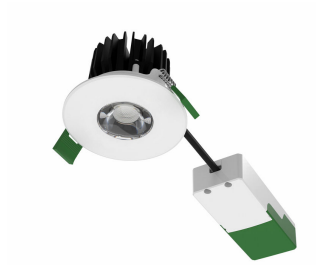

CoreLine_Recessed_Spot-
RS140B_Fixed_ALU-DPP.TIF

CoreLine_Recessed_Spot-
RS141B_Adjustable_ALU-DPP.TIF

CoreLine Recessed Spot gen2
D68mm 650-950-1200lm
Adjustable WH DDP

CoreLine Recessed Spot gen2
D68mm 650-950-1200lm Fix WH
DDP

CoreLine Recessed Spot gen2

Produktinformation

CoreLine Recessed Spot gen2
D68mm 650-950-1200lm Fix WH
DDP

CoreLine Recessed Spot gen2
D68mm 650-950-1200lm
Adjustable WH DDP

CoreLine Recessed Spot gen2
D68mm 650-950-1200lm Fix ALU
DDP