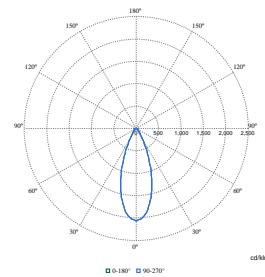

Polar Wide Diagrams

Polar Normal (separate) - null - 911401810384

Polar Normal (separate) - null - 911401810584

Polar Normal (separate) - null - 911401810484

CoreLine Recessed Spot gen2

Polar Wide Diagrams