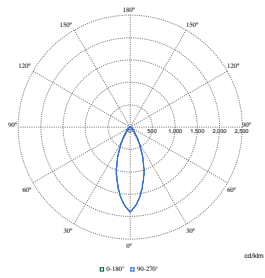

Polar Normal (separate) - null - 911401821784