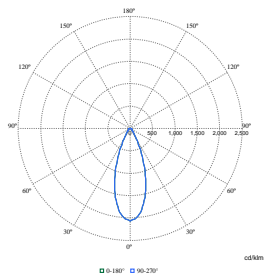

Polar Wide Diagrams

Polar Normal (separate) - null - 911401810384

Polar Normal (separate) - null - 911401810584

Polar Normal (separate) - null - 911401810484

CoreLine Recessed Spot gen2

Polar Wide Diagrams