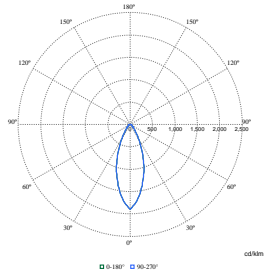

Polar Wide Diagrams

Polar Normal (separate) - null - 911401810384

Polar Normal (separate) - null - 911401810584

Polar Normal (separate) - null - 911401810484

CoreLine Recessed Spot gen2

Polar Wide Diagrams