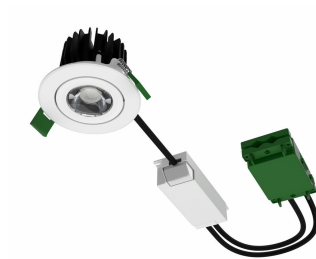

CoreLine Recessed Spot gen2

Produktinformation

CoreLine Recessed Spot gen2
D68mm 650-950-1200lm Fix WH
DDP

CoreLine Recessed Spot gen2
D68mm 650-950-1200lm
Adjustable WH DDP

CoreLine Recessed Spot gen2
D68mm 650-950-1200lm Fix ALU
DDP

CoreLine Recessed Spot gen2
D68mm 1200lm Adjustable PSD
WH DDP

CoreLine Recessed Spot gen2
D78mm 1200lm PSD Adjustable

CoreLine Recessed Spot gen2
D68mm 650-950-1200lm
Adjustable WH DDP

CoreLine Recessed Spot gen2
D68mm 650-950-1200lm
Adjustable ALU DDP