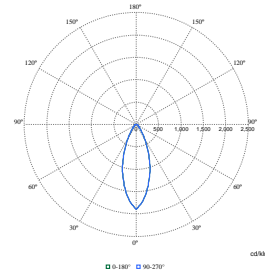

Polar Normal (separate) - null - 911401821684