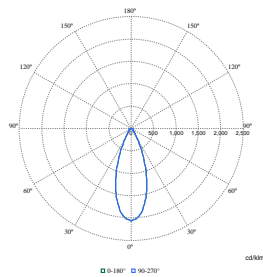

Polar Wide Diagrams

Polar Normal (separate) - null - 911401810384

Polar Normal (separate) - null - 911401810584

Polar Normal (separate) - null - 911401810484

CoreLine Recessed Spot gen2

Polar Wide Diagrams