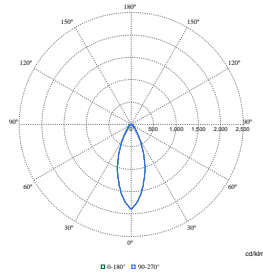

Polar Normal (separate) - null - 911401821584