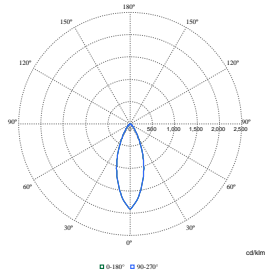

CoreLine Recessed Spot gen2

Polar Wide Diagrams

Polar Normal (separate) - 911401821984