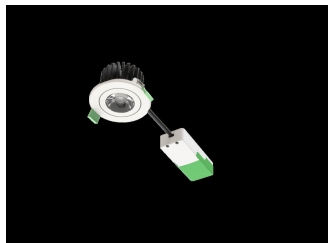

CoreLine Recessed Spot gen2
D78mm 1200lm PSR Adjustable