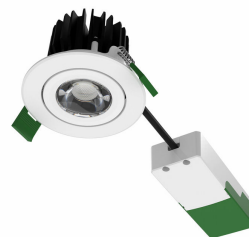

CoreLine Recessed Spot gen2
D68mm 650-950-1200lm
Adjustable WH DDP