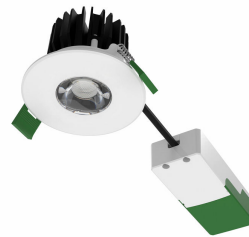

CoreLine Recessed Spot gen2
D68mm 650-950-1200lm Fix WH
DDP