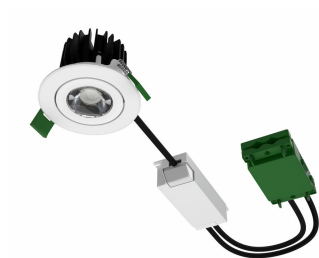

## Detalhes do produto

CoreLine Recessed Spot gen2  
D68mm 650-950-1200lm  
Adjustable WH DDP

CoreLine Recessed Spot gen2  
D68mm 650-950-1200lm Fix WH  
DDP

CoreLine Recessed Spot gen2  
D68mm 650-950-1200lm Fix WH  
DDP

CoreLine Recessed Spot gen2  
D68mm 650-950-1200lm  
Adjustable WH DDP

CoreLine Recessed Spot gen2  
D68mm 650-950-1200lm Fix ALU  
DDP

CoreLine Recessed Spot gen2  
D68mm 1200lm Adjustable PSD  
WH DDP