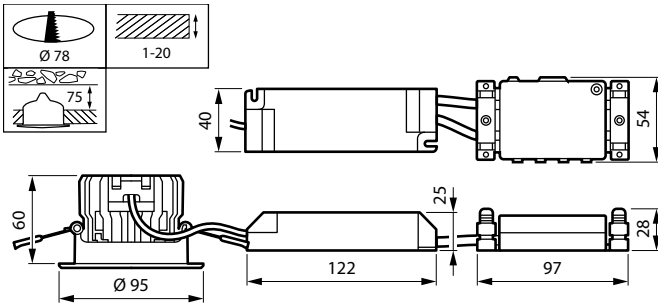

CoreLine Recessed Spot gen2

Versions

Målskisse