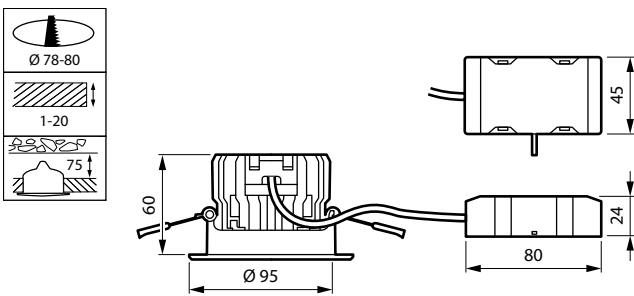

CoreLine Recessed Spot gen2

Versions

Målskisse