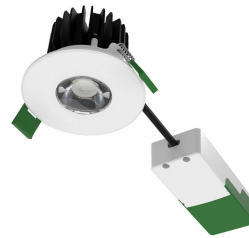

CoreLine Recessed Spot gen2
D68mm 650-950-1200lm Fix WH
DDP