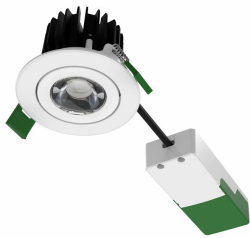

CoreLine Recessed Spot gen2

Produkt detaljer

CoreLine Recessed Spot gen2
D68mm 650-950-1200lm
Adjustable WH DDP