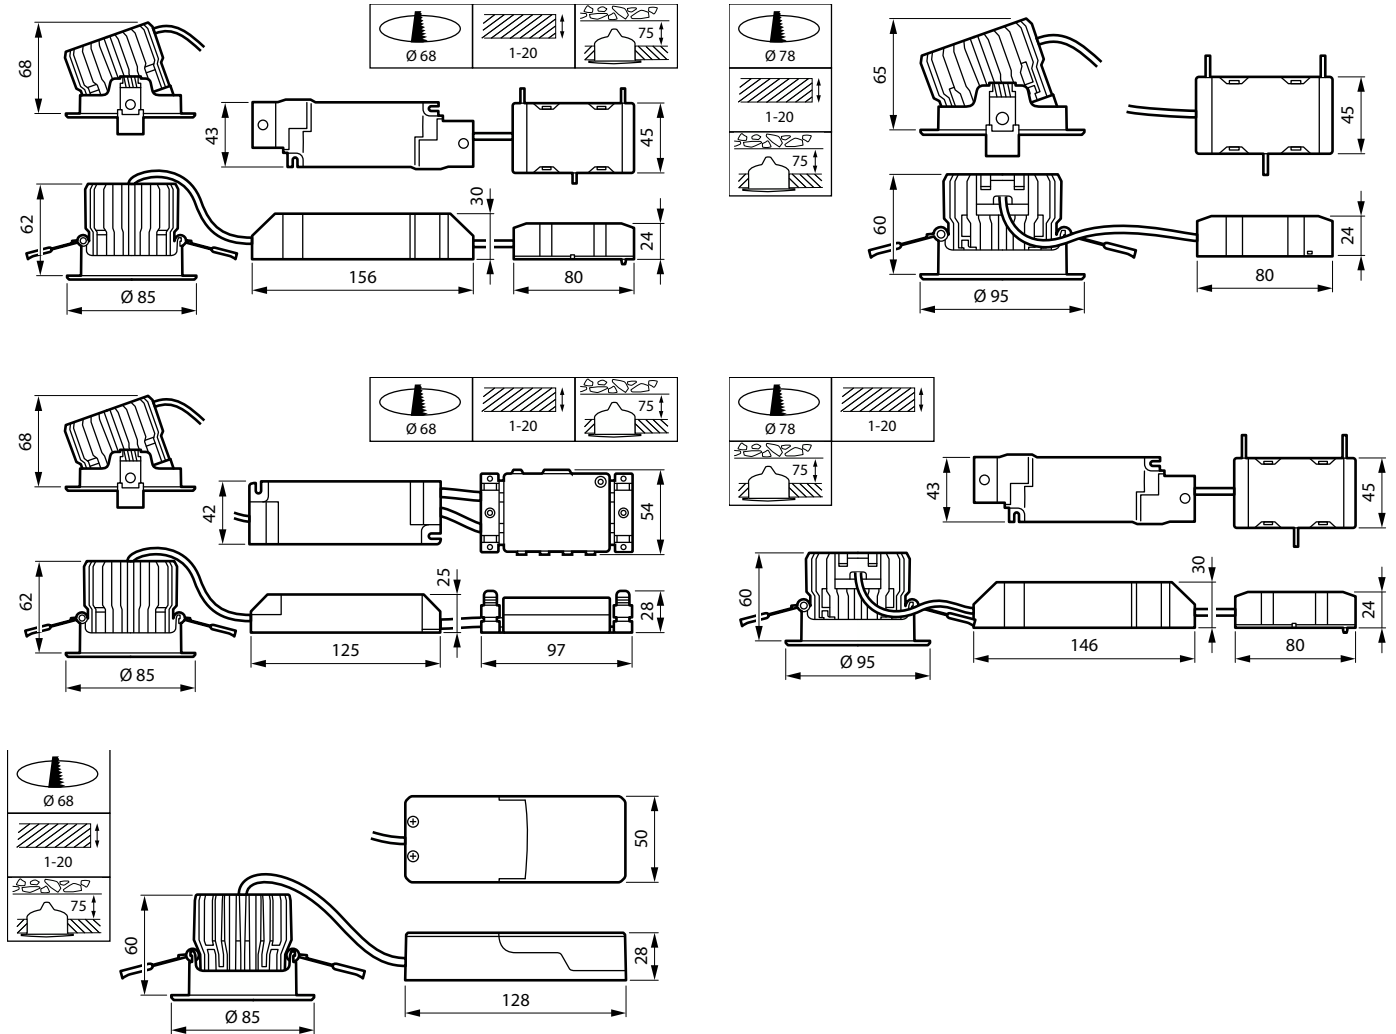

CoreLine Recessed Spot gen2

Målskisse