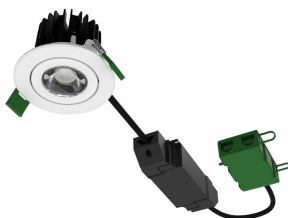

CoreLine Recessed Spot gen2
D68mm 1200lm Adjustable WIA
WH DDP