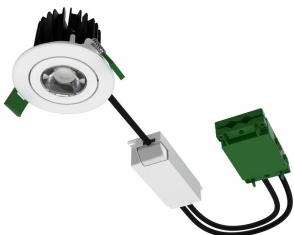

CoreLine Recessed Spot gen2  
D68mm 650-950-1200lm Fix WH  
DDP

CoreLine Recessed Spot gen2  
D68mm 650-950-1200lm Fix WH  
DDP

CoreLine Recessed Spot gen2  
D68mm 650-950-1200lm  
Adjustable WH DDP

CoreLine Recessed Spot gen2  
D68mm 650-950-1200lm Fix ALU  
DDP

CoreLine Recessed Spot gen2  
D68mm 1200lm Adjustable PSD  
WH DDP

CoreLine Recessed Spot gen2  
D78mm 1200lm PSD Adjustable