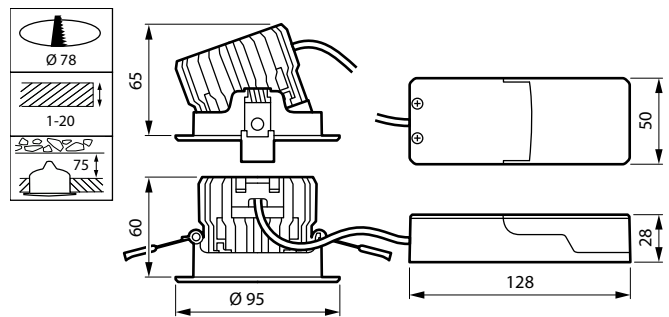

CoreLine Recessed Spot gen2

Versions

Målskisse