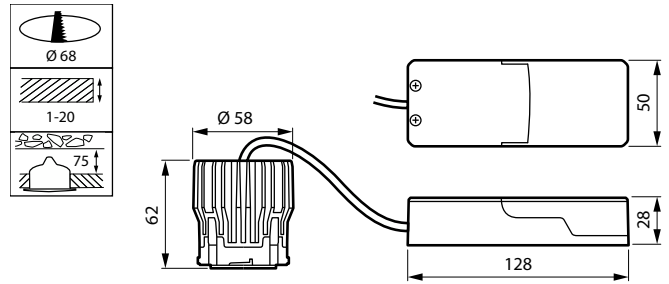

CoreLine Recessed Spot gen2

Versions

Målskisse