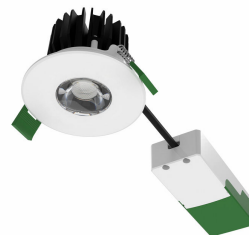

CoreLine Recessed Spot gen2
D68mm 650-950-1200lm Fix WH
DDP