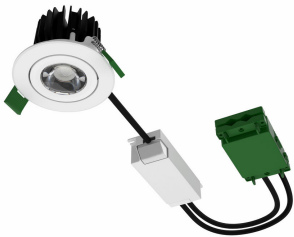

# CoreLine Recessed Spot gen2

## Productgegevens

CoreLine Recessed Spot gen2  
D68mm 650-950-1200lm  
Adjustable WH DDP

CoreLine Recessed Spot gen2  
D68mm 650-950-1200lm Fix ALU  
DDP

CoreLine Recessed Spot gen2  
D68mm 1200lm Adjustable PSD  
WH DDP