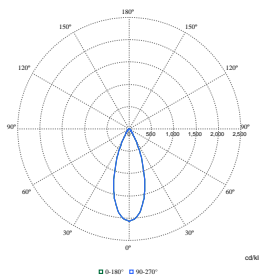

CoreLine Recessed Spot gen2

Order Code	Full Product Name	Aanvankelijke kleurkwaliteit	Order Code	Full Product Name	Aanvankelijke kleurkwaliteit
8719514940949	RS156B LED12-WB-/840 D68 WIA PI6 WH	(0.38, 0.38) SDCM <5	8719514941052	RS155B LED12-WB-/840 D68 PSR PI6 WH	(0.38, 0.38) SDCM <5
8719514940956	RS156B LED12-WB-/830 D68 PSD PI10 WH	(0.43, 0.40) SDCM <5	8719514940802	RS156B LED6-WB-/830 D68 PSR PI6 ALU	(0.43, 0.40) SDCM <5
8719514940963	RS156B LED12-WB-/840 D68 PSD PI10 WH	(0.38, 0.38) SDCM <5	8719514940826	RS156B LED6-WB-/840 D68 PSR PI6 ALU	(0.38, 0.38) SDCM <5
8719514940970	RS155B LED6-WB-/830 D68 PSR PI6 WH	(0.43, 0.40) SDCM <5	8719514940833	RS156B LED6-WB-/827 D68 PSR PI6 ALU	(0.46, 0.41) SDCM <5
8719514940994	RS155B LED6-WB-/840 D68 PSR PI6 WH	(0.38, 0.38) SDCM <5	8719514940864	RS156B LED9-WB-/830 D68 PSR PI6 ALU	(0.43, 0.40) SDCM <5
8719514941007	RS155B LED9-WB-/830 D68 PSR PI6 WH	(0.43, 0.40) SDCM <5	8719514940888	RS156B LED9-WB-/840 D68 PSR PI6 ALU	(0.38, 0.38) SDCM <5
8719514941021	RS155B LED9-WB-/840 D68 PSR PI6 WH	(0.38, 0.38) SDCM <5	8719514940901	RS156B LED12-WB-/830 D68 PSR PI6 ALU	(0.43, 0.40) SDCM <5
8719514941038	RS155B LED12-WB-/830 D68 PSR PI6 WH	(0.43, 0.40) SDCM <5	8719514940925	RS156B LED12-WB-/840 D68 PSR PI6 ALU	(0.38, 0.38) SDCM <5

Polar Wide Diagrams

Polar Normal (separate) - 911401810584