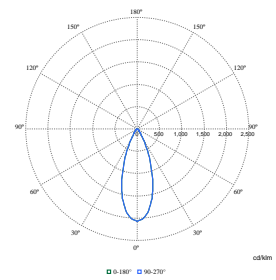

CoreLine Recessed Spot gen2

Order Code	Full Product Name	Aanvankelijke kleurkwaliteit	Order Code	Full Product Name	Aanvankelijke kleurkwaliteit
8719514940949	RS156B LED12-WB-/840 D68 WIA PI6 WH	(0.38, 0.38) SDCM <5	8719514941052	RS155B LED12-WB-/840 D68 PSR PI6 WH	(0.38, 0.38) SDCM <5
8719514940956	RS156B LED12-WB-/830 D68 PSD PI10 WH	(0.43, 0.40) SDCM <5	8719514940802	RS156B LED6-WB-/830 D68 PSR PI6 ALU	(0.43, 0.40) SDCM <5
8719514940963	RS156B LED12-WB-/840 D68 PSD PI10 WH	(0.38, 0.38) SDCM <5	8719514940826	RS156B LED6-WB-/840 D68 PSR PI6 ALU	(0.38, 0.38) SDCM <5
8719514940970	RS155B LED6-WB-/830 D68 PSR PI6 WH	(0.43, 0.40) SDCM <5	8719514940833	RS156B LED6-WB-/827 D68 PSR PI6 ALU	(0.46, 0.41) SDCM <5
8719514940994	RS155B LED6-WB-/840 D68 PSR PI6 WH	(0.38, 0.38) SDCM <5	8719514940864	RS156B LED9-WB-/830 D68 PSR PI6 ALU	(0.43, 0.40) SDCM <5
8719514941007	RS155B LED9-WB-/830 D68 PSR PI6 WH	(0.43, 0.40) SDCM <5	8719514940888	RS156B LED9-WB-/840 D68 PSR PI6 ALU	(0.38, 0.38) SDCM <5
8719514941021	RS155B LED9-WB-/840 D68 PSR PI6 WH	(0.38, 0.38) SDCM <5	8719514940901	RS156B LED12-WB-/830 D68 PSR PI6 ALU	(0.43, 0.40) SDCM <5
8719514941038	RS155B LED12-WB-/830 D68 PSR PI6 WH	(0.43, 0.40) SDCM <5	8719514940925	RS156B LED12-WB-/840 D68 PSR PI6 ALU	(0.38, 0.38) SDCM <5

Polar Wide Diagrams

Polar Normal (separate) - 911401810484