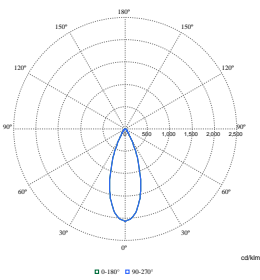

CoreLine Recessed Spot gen2

Order Code	Full Product Name	Aanvankelijke kleurkwaliteit	Order Code	Full Product Name	Aanvankelijke kleurkwaliteit
8719514940949	RS156B LED12-WB-/840 D68 WIA PI6 WH	(0.38, 0.38) SDCM <5	8719514941052	RS155B LED12-WB-/840 D68 PSR PI6 WH	(0.38, 0.38) SDCM <5
8719514940956	RS156B LED12-WB-/830 D68 PSD PI10 WH	(0.43, 0.40) SDCM <5	8719514940802	RS156B LED6-WB-/830 D68 PSR PI6 ALU	(0.43, 0.40) SDCM <5
8719514940963	RS156B LED12-WB-/840 D68 PSD PI10 WH	(0.38, 0.38) SDCM <5	8719514940826	RS156B LED6-WB-/840 D68 PSR PI6 ALU	(0.38, 0.38) SDCM <5
8719514940970	RS155B LED6-WB-/830 D68 PSR PI6 WH	(0.43, 0.40) SDCM <5	8719514940833	RS156B LED6-WB-/827 D68 PSR PI6 ALU	(0.46, 0.41) SDCM <5
8719514940994	RS155B LED6-WB-/840 D68 PSR PI6 WH	(0.38, 0.38) SDCM <5	8719514940864	RS156B LED9-WB-/830 D68 PSR PI6 ALU	(0.43, 0.40) SDCM <5
8719514941007	RS155B LED9-WB-/830 D68 PSR PI6 WH	(0.43, 0.40) SDCM <5	8719514940888	RS156B LED9-WB-/840 D68 PSR PI6 ALU	(0.38, 0.38) SDCM <5
8719514941021	RS155B LED9-WB-/840 D68 PSR PI6 WH	(0.38, 0.38) SDCM <5	8719514940901	RS156B LED12-WB-/830 D68 PSR PI6 ALU	(0.43, 0.40) SDCM <5
8719514941038	RS155B LED12-WB-/830 D68 PSR PI6 WH	(0.43, 0.40) SDCM <5	8719514940925	RS156B LED12-WB-/840 D68 PSR PI6 ALU	(0.38, 0.38) SDCM <5

Polar Wide Diagrams

Polar Normal (separate) - 911401810384