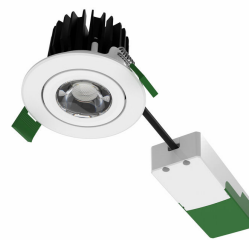

CoreLine Recessed Spot gen2
D68mm 650-950-1200lm
Adjustable WH DDP