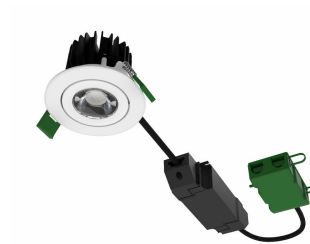

## Détails sur le produit

CoreLine Recessed Spot gen2  
D68mm 650-950-1200lm  
Adjustable ALU DDP

CoreLine Recessed Spot gen2  
D78mm 650-950lm Fix

CoreLine Recessed Spot gen2  
D78mm 650-900lm PSR  
Adjustable

CoreLine Recessed Spot gen2  
D68mm 1200lm Adjustable WIA  
WH DDP

CoreLine Recessed Spot gen2  
D78mm 1200lm WIA Adjustable

CoreLine Recessed Spot gen2  
D68mm 650-950-1200lm  
Adjustable ALU DDP

CoreLine Recessed Spot gen2  
D78mm 1200lm PSR Adjustable