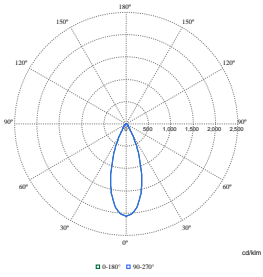

CoreLine Recessed Spot gen2

Polar Wide Diagrams

Polar Normal (separate) - 911401898782