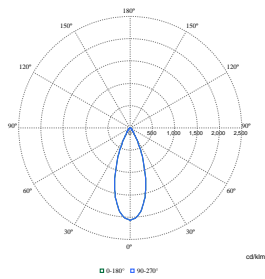

Polar Wide Diagrams

Polar Normal (separate) - 911401810384