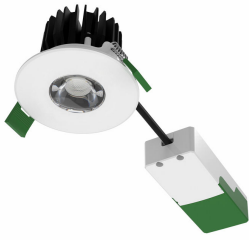

CoreLine Recessed Spot gen2

Product details

CoreLine Recessed Spot gen2
D68mm 650-950-1200lm Fix WH
DDP