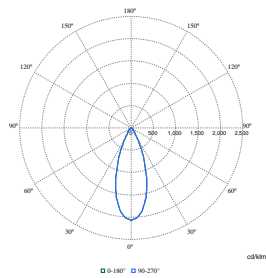

Polar Wide Diagrams

Polar Normal (separate) - 911401810584