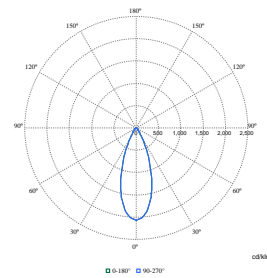

Polar Wide Diagrams

Polar Normal (separate) - 911401810484