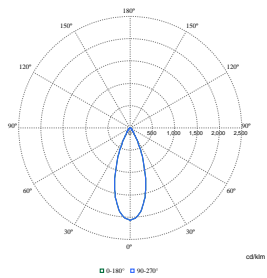

Polar Wide Diagrams

Polar Normal (separate) - 911401810384