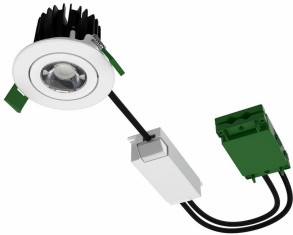

## Product details

CoreLine Recessed Spot gen2  
D68mm 650-950-1200lm Fix WH  
DDP

CoreLine Recessed Spot gen2  
D68mm 650-950-1200lm  
Adjustable WH DDP

CoreLine Recessed Spot gen2  
D68mm 650-950-1200lm Fix ALU  
DDP

CoreLine Recessed Spot gen2  
D68mm 1200lm Adjustable PSD  
WH DDP

CoreLine Recessed Spot gen2  
D78mm 1200lm PSD Adjustable

CoreLine Recessed Spot gen2  
D68mm 650-950-1200lm  
Adjustable WH DDP

CoreLine Recessed Spot gen2  
D68mm 650-950-1200lm  
Adjustable ALU DDP