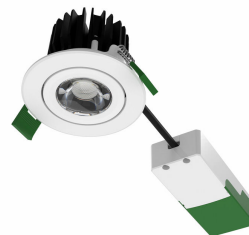

CoreLine Recessed Spot gen2
D68mm 650-950-1200lm
Adjustable WH DDP