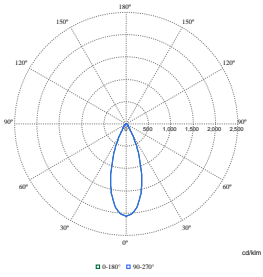

CoreLine Recessed Spot gen2

Polar Wide Diagrams

Polar Normal (separate) - 911401899182