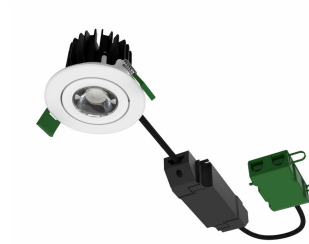

## Product details

CoreLine Recessed Spot gen2  
D68mm 650-950-1200lm  
Adjustable ALU DDP

CoreLine Recessed Spot gen2  
D78mm 650-950lm Fix

CoreLine Recessed Spot gen2  
D78mm 650-900lm PSR  
Adjustable

CoreLine Recessed Spot gen2  
D68mm 1200lm Adjustable WIA  
WH DDP

CoreLine Recessed Spot gen2  
D78mm 1200lm WIA Adjustable

CoreLine Recessed Spot gen2  
D68mm 650-950-1200lm  
Adjustable ALU DDP

CoreLine Recessed Spot gen2  
D78mm 1200lm PSR Adjustable